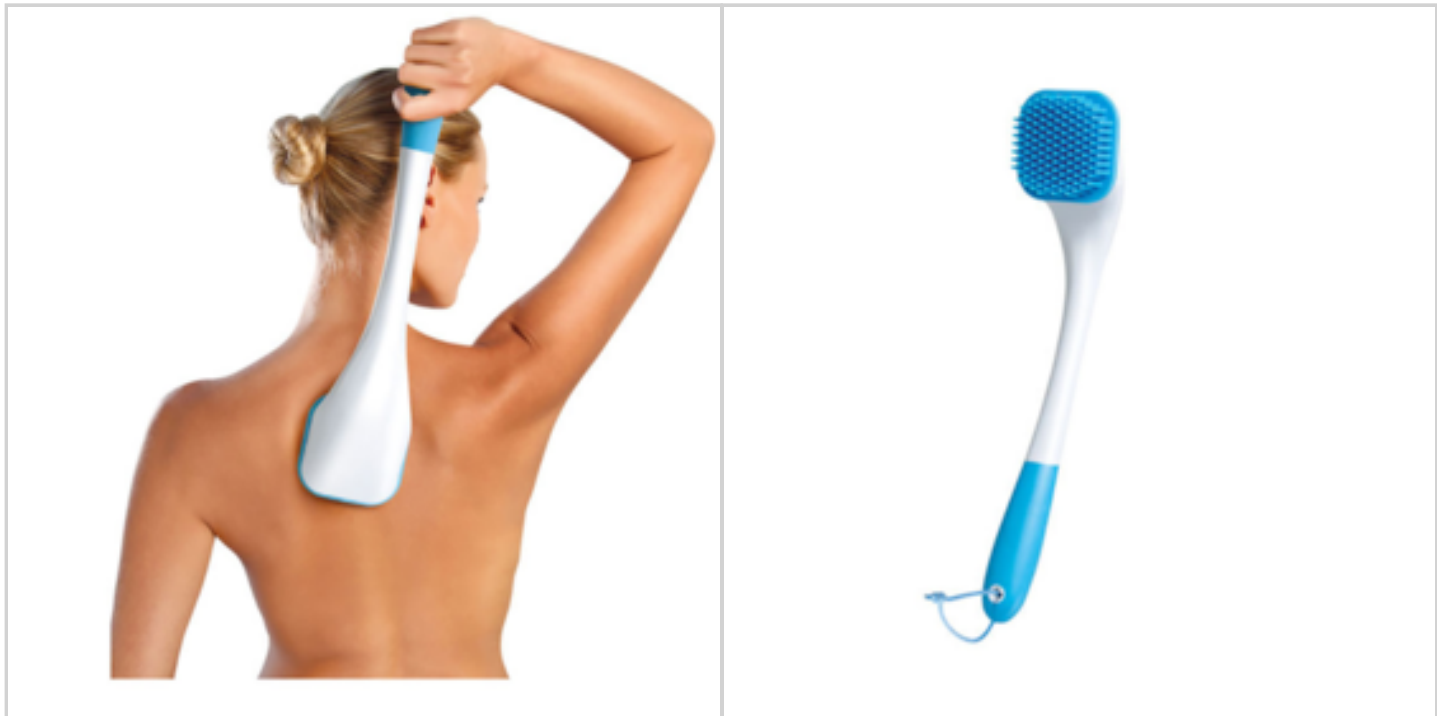

Ref. 40496133

Over 130 massaging bristles.

16" long to scrub those hard to reach areas

Rubberized handle for a good grip

Built-in lanyard for hanging when not in use.

Removable scrub head for easy cleaning.