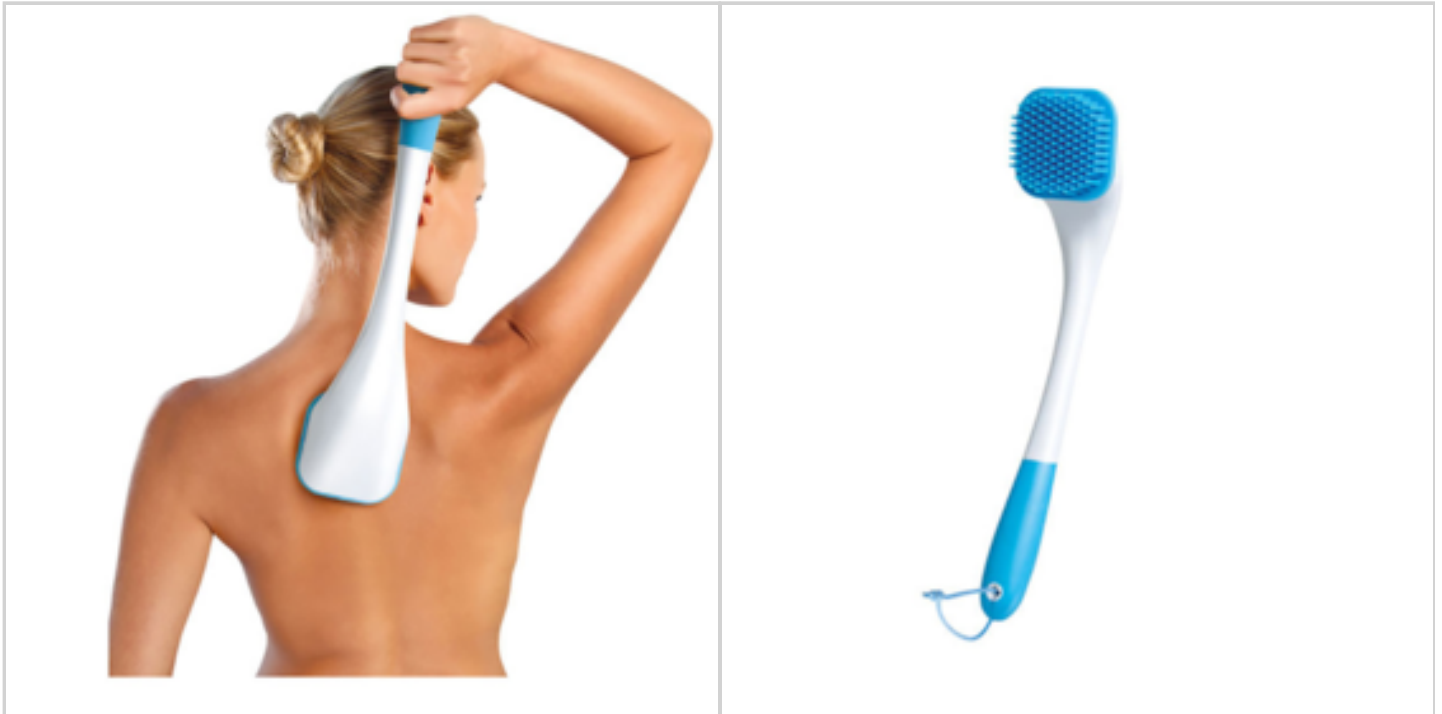

Ref. 40496133

Over 130 massaging bristles.

16" long to scrub those hard to reach areas

Rubberized handle for a good grip

Built-in lanyard for hanging when not in use.

Removable scrub head for easy cleaning.