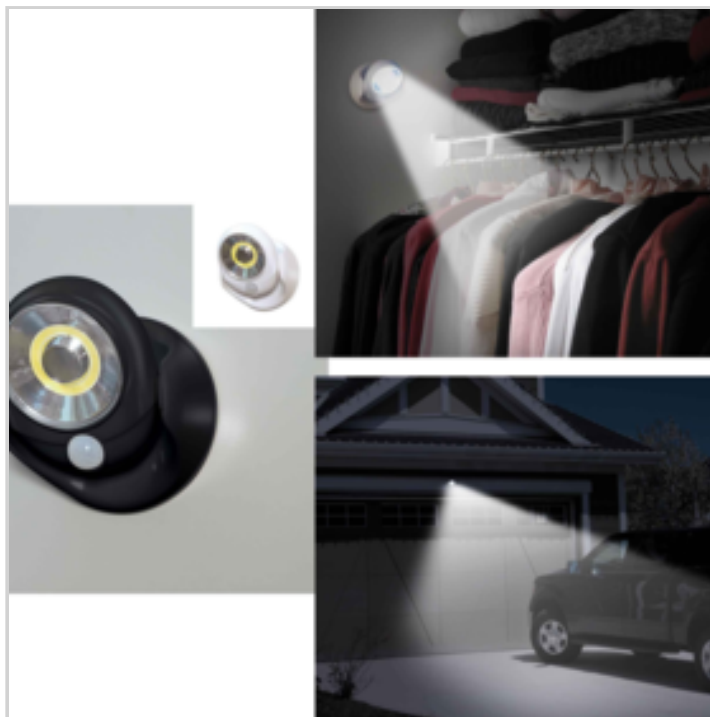

Price offer : OP16842 (price valid until : 17/04/2026)

DYNABRIGHT SUPER BRIGHT MOTION ACTIVATED COB LIGHT WHITE COLOR

Ref. 91254133

With new advanced COB chip technology, IDEAWORKS high-power LEDs illuminate 5X brighter than ordinary LEDs.

Rotates on its base through 360° and pivots up and down to shine exactly where you want.

Detects motion up to 3 metres away and will stay lit for 45 seconds.

Durable, weatherproof and wireless, it's ideal for driveways, forecourts, patios and gardens, but can also be used indoors to illuminate corridors, stairs, landings and cupboards.

Features:250 lumen

360° rotating base

90° pivot angle

Automatically turns on when motion is detected up to 3 metres away

Stays lit for 45 seconds

DETAILED INFO

Material : plastique ABS

Gross Weight : 0 gr.

Net Weight : 0 gr.

Size item : L 0 x w 0 x h 0 cm

Packaging: boite couleur

MOQ : 1

Customs Tariff Number : 9405114090

Note :

EAN : 3456859125437

Ref. : 91254133

Price : 4.76 €
+ 0.08 € of DEEE