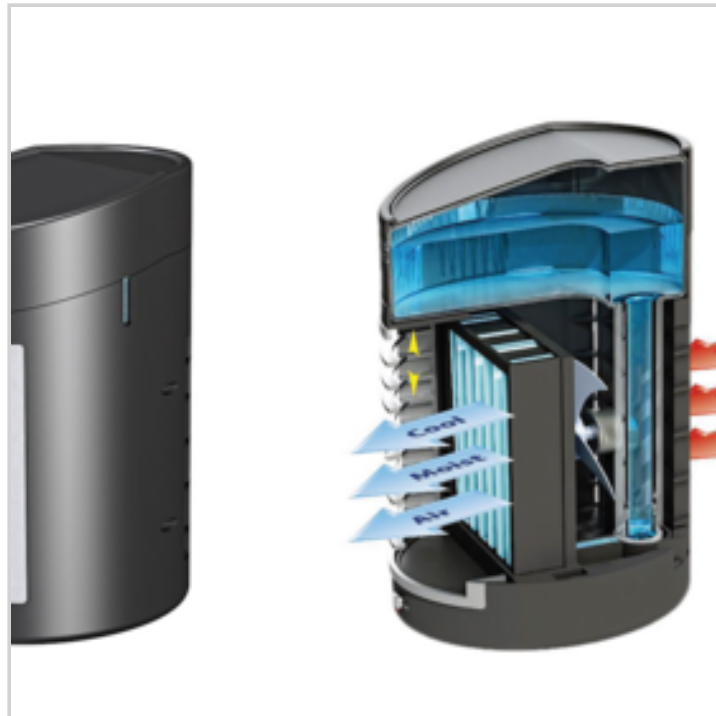

Price offer : OP16842 (price valid until : 17/04/2026)

KOOL-DOWN™ EVAPORATIVE COOLER

Ref. 91154133

Cools and Circulates Moist Air

Quiet and portable 2 speed fan

- Add cold water for ultra-cooling action
- Cools up to 7ft. area
- 32 oz. water tank – up to 10 hours
- Water level gauge
- Ideal for desktop, bedroom and kitchen
- Adjustable air vents
- Non-slip rubber feet
- Environmentally friendly

DETAILED INFO

Material : plastique

Gross Weight : 940 gr.

Net Weight : 780 gr.

Size item : L 0 x w 0 x h 0 cm

Packaging: Boite couleur 17.5 x 15 x 29.2 cm **MOQ :** 1

Customs Tariff Number : 8479600000

Note :

EAN : 3456850911541

Ref. : 91154133

Price : 14.45 €
+ 0.11 € of DEEE