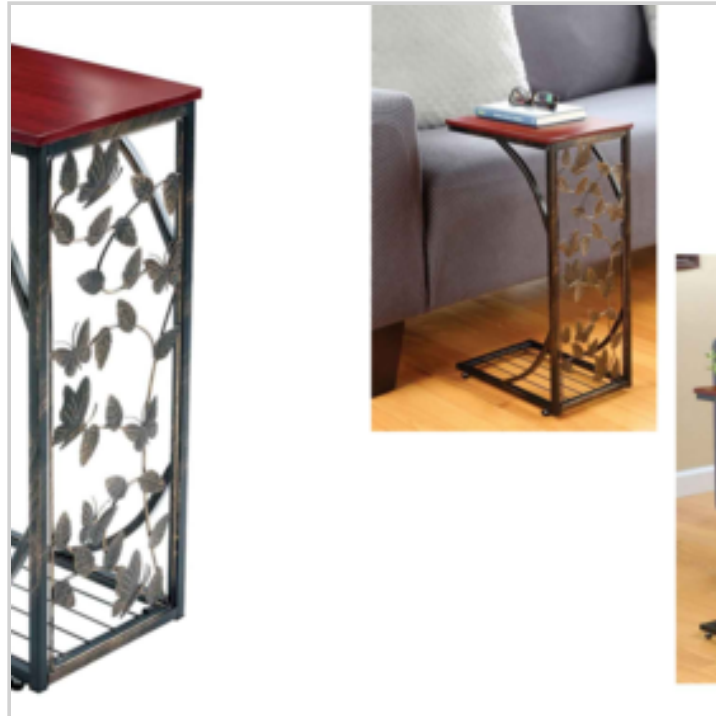

Price offer : OP16825 (price valid until : 18/04/2026)

METAL SIDE SOFA TABLE BUTTERFLY DESIGN

Ref. 11203133

DETAILED INFO

Material : Plateau MDF, pied acier

Gross Weight : 2100 gr.

Net Weight : 1800 gr.

Size item : L 0 x w 0 x h 0 cm

Packaging: boite carton 53 x 31.5 x 5cm

MOQ : 1

Customs Tariff Number : 9403208090

Note : Euro price for your code 23683

EAN : 3456850112030

Ref. : 11203133

Price : 8.54 €
+ 0.30 € eco-share