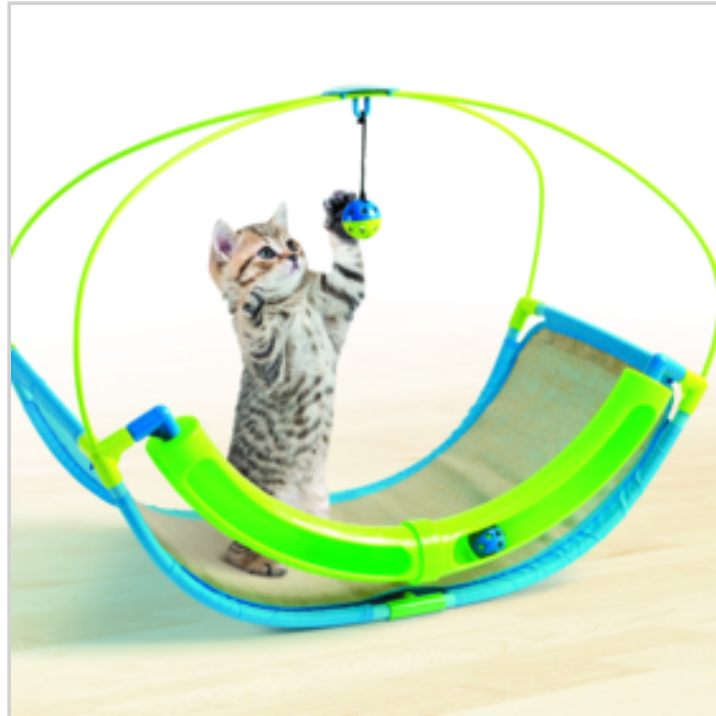

Price offer : OP16808 (price valid until : 23/04/2026)

ROCKING PLAYTIME STATION FOR CATS

Ref. 81523133

Cats rock, scratch and play.

- Large rocking scratch pad
- 2 balls with bells
- Easy to assemble – no tools required

DETAILED INFO

Material : polyester, lin, polypropylène, ABS

Gross Weight : 670 gr.

Net Weight : 540 gr.

Size item : L 0 x w 0 x h 0 cm

Packaging: Boite carton

MOQ : 1

Customs Tariff Number : 3926909790

Note : [sur stock](#)

EAN : 3456850815238

Ref. : 81523133

Price : 7.03 €