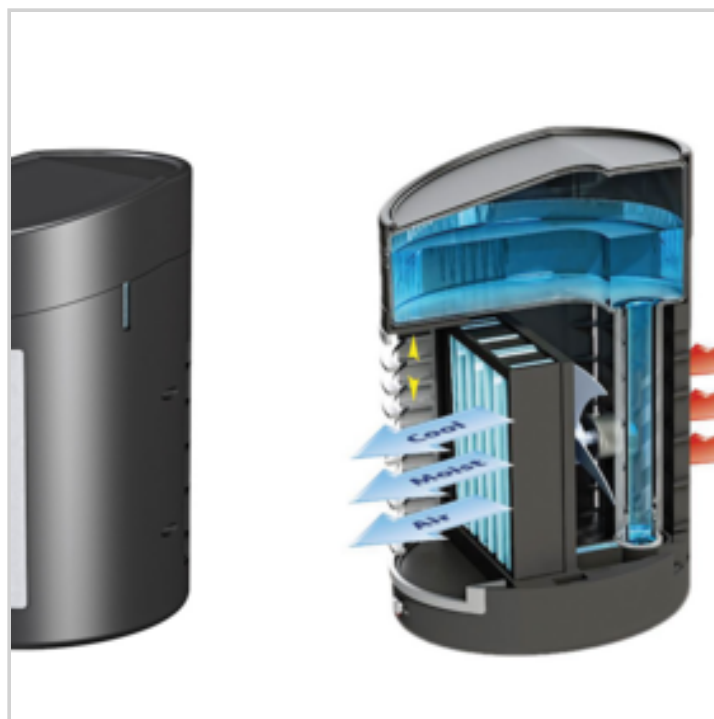

Note : [sur stock](#)

EAN : 3456850719932 **Ref. :** 71993133

Price : 13.22 €

Price offer : OP16808 (price valid until : 18/04/2026)

KOOL-DOWN™ EVAPORATIVE COOLER

Ref. 91154133

Cools and Circulates Moist Air