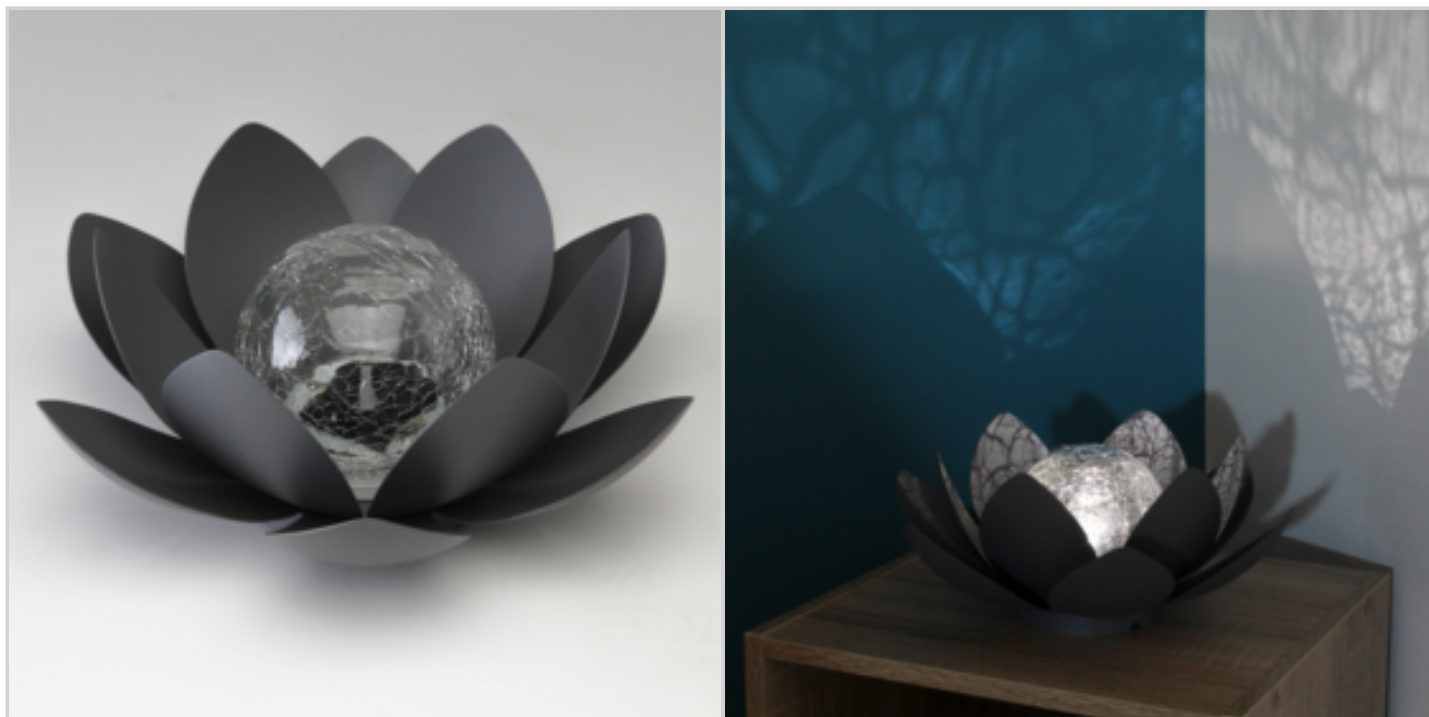

Price offer : OP16808 (price valid until : 18/04/2026)

SOLAR POWERED WATERLILY LANTERN

Ref. 11342133

For outdoor use, ideal for you to decorate any places you want, adding an ambient atmosphere to your life...

Powered by Solar, With 2V/40MA solar panel, AAA 300MAH NI-MH battery, with 1pc Bright LED.

Material: Metal (Frame) + Glass "crack" ball .

Switch on/off

Color grey

DETAILED INFO

Material : métal, verre, plastique

Gross Weight : 1230 gr.

Net Weight : 790 gr.

Size item : L 0 x w 0 x h 0 cm

Packaging: Boite carton 28x26x18cm

MOQ : 1

Customs Tariff Number : 9405500090

Note : en arrivage Mars 2020

EAN : 3456850113426 **Ref. :** 11342133

Price : 13.51 €
+ 0.07 € of DEEE