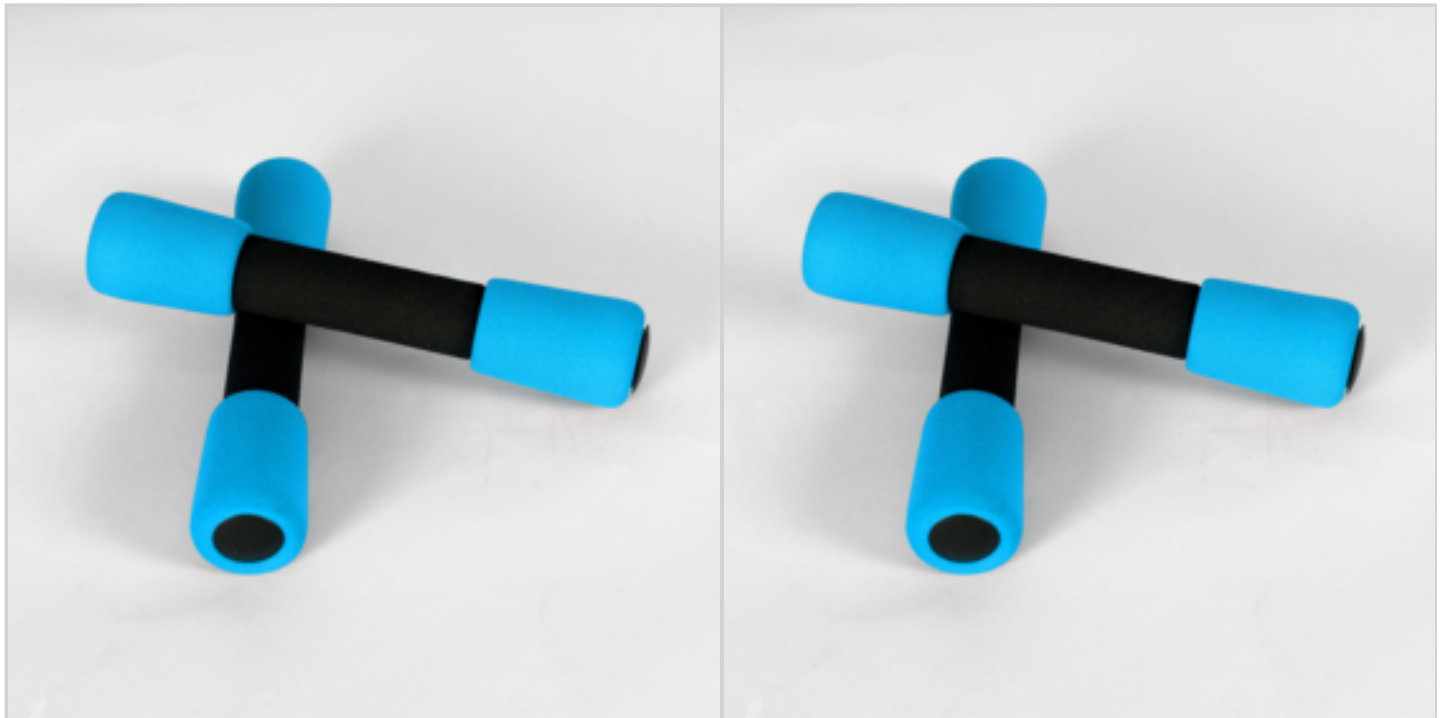

Ref. : 72142134

Price : 3.65 €

Price offer : OP16784 (price valid until : 19/04/2026)

HAND PAD EXERCISER MEDIUM LEVEL ORANGE COLOR

Ref. 71915133

Medium resistance level - orange color
 Improve hand strength and dexterity with flexion and extension exercises
 Works muscles separately or in tandem
 isolates hand, fingers and thumb
 Comfortable contoured pad design features 2 unique sides - ball trip and massaging nubs for custom relief
 soft, latex free polymer is washable and can be heated or cooled
 Before starting and exercise or rehabilitation program, always consult a healthcare professional

Ref. 72044134

1 dumbbell weight : 0.5 or 1 kg

Soft grip

Assorted colors : blue or red.

DETAILED INFO

Material :

Gross Weight : 1150 gr.

Net Weight : 1000 gr.