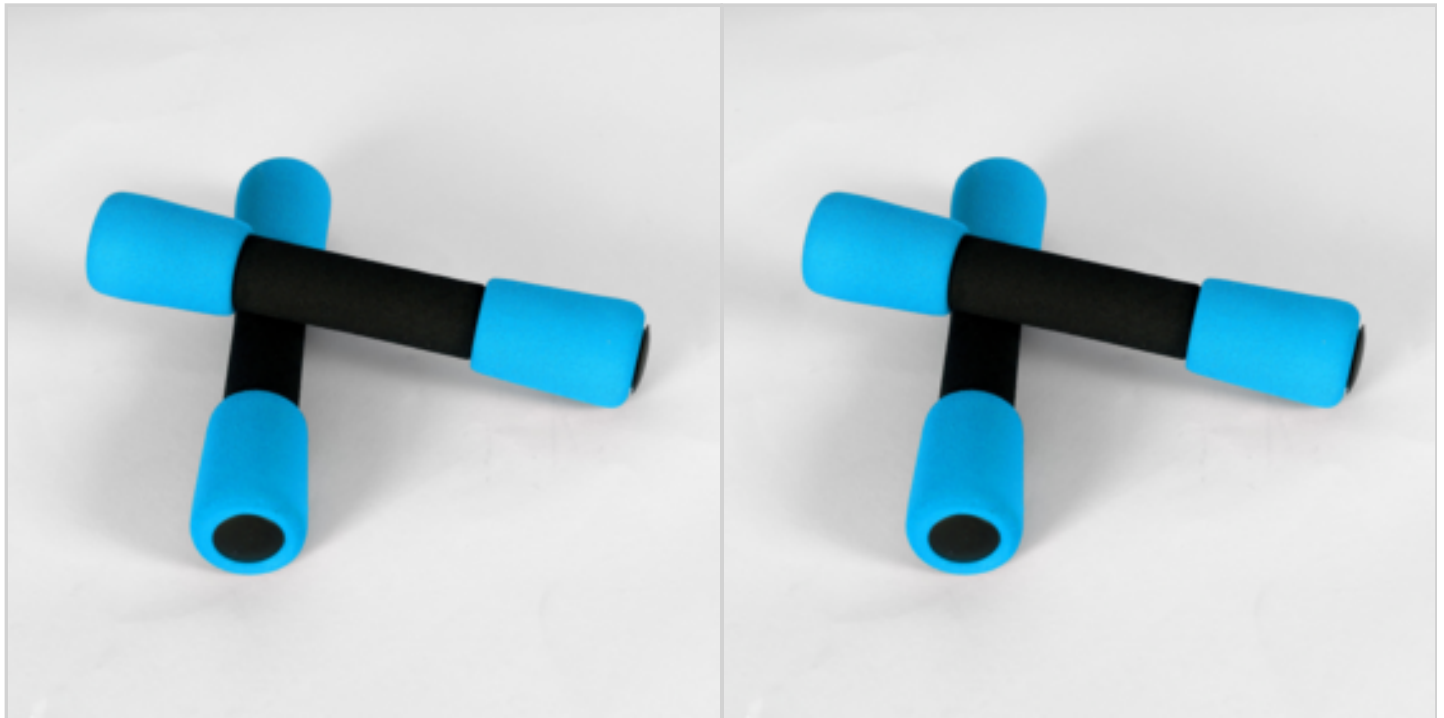

Price offer : OP16784 (price valid until : 19/04/2026)

2 DUMBBELLS SOFT GRIP 500GR

Ref. 72044133

1 dumbbell weight : 0.5 or 1 kg

Soft grip

Assorted colors : blue or red.

DETAILED INFO

Material :

Gross Weight : 1150 gr.

Net Weight : 1000 gr.

Size item : L 0 x w 0 x h 0 cm

Packaging: blister

MOQ : 1

Customs Tariff Number : 95069190000

Note :

EAN : 3456857204431

Ref. : 72044133

Price : 5.98 €