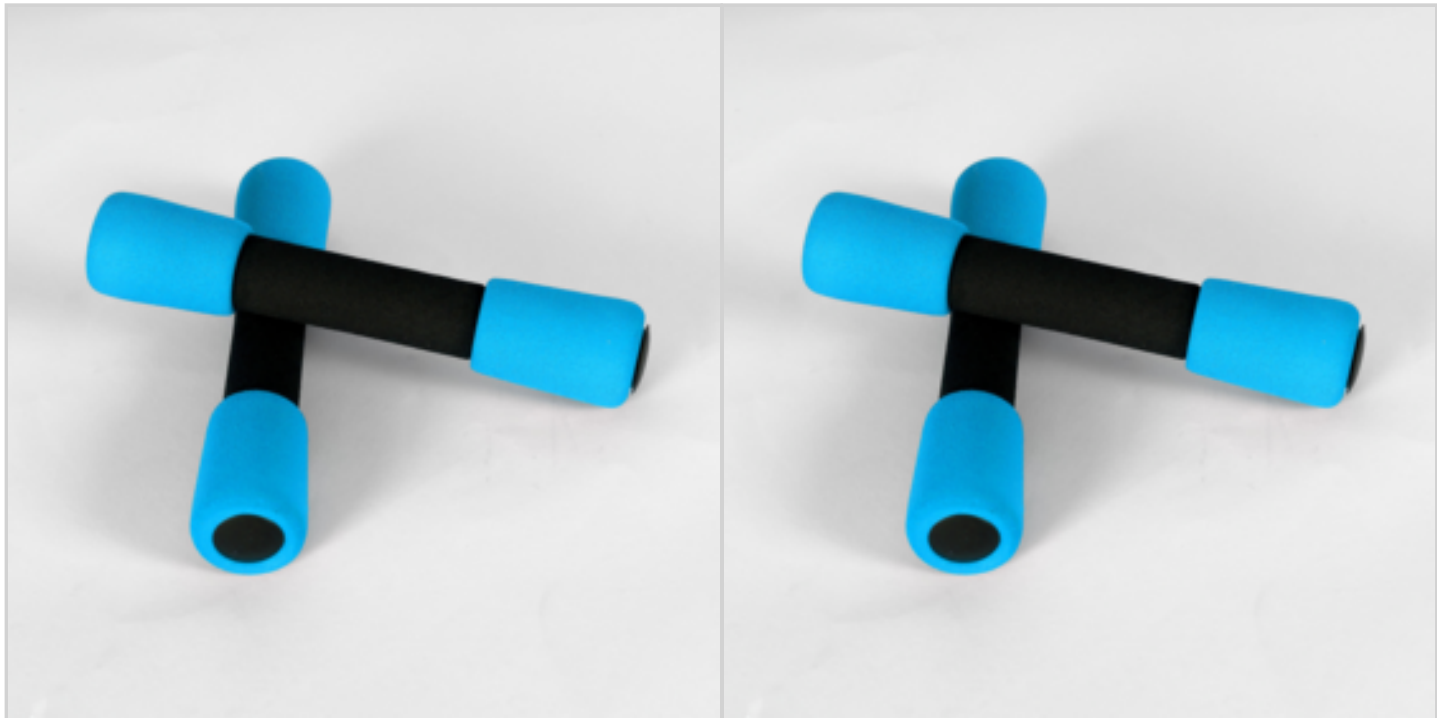

Price offer : OP16784 (price valid until : 19/04/2026)

2 DUMBBELLS SOFT GRIP 500GR

Ref. 72044133

1 dumbbell weight : 0.5 or 1 kg

Soft grip

Assorted colors : blue or red.

DETAILED INFO

Material :

Gross Weight : 1150 gr.

Net Weight : 1000 gr.

Size item : L 0 x w 0 x h 0 cm

Packaging: blister

MOQ : 1

Customs Tariff Number : 95069190000

Note :

EAN : 3456857204431

Ref. : 72044133

Price : 5.98 €