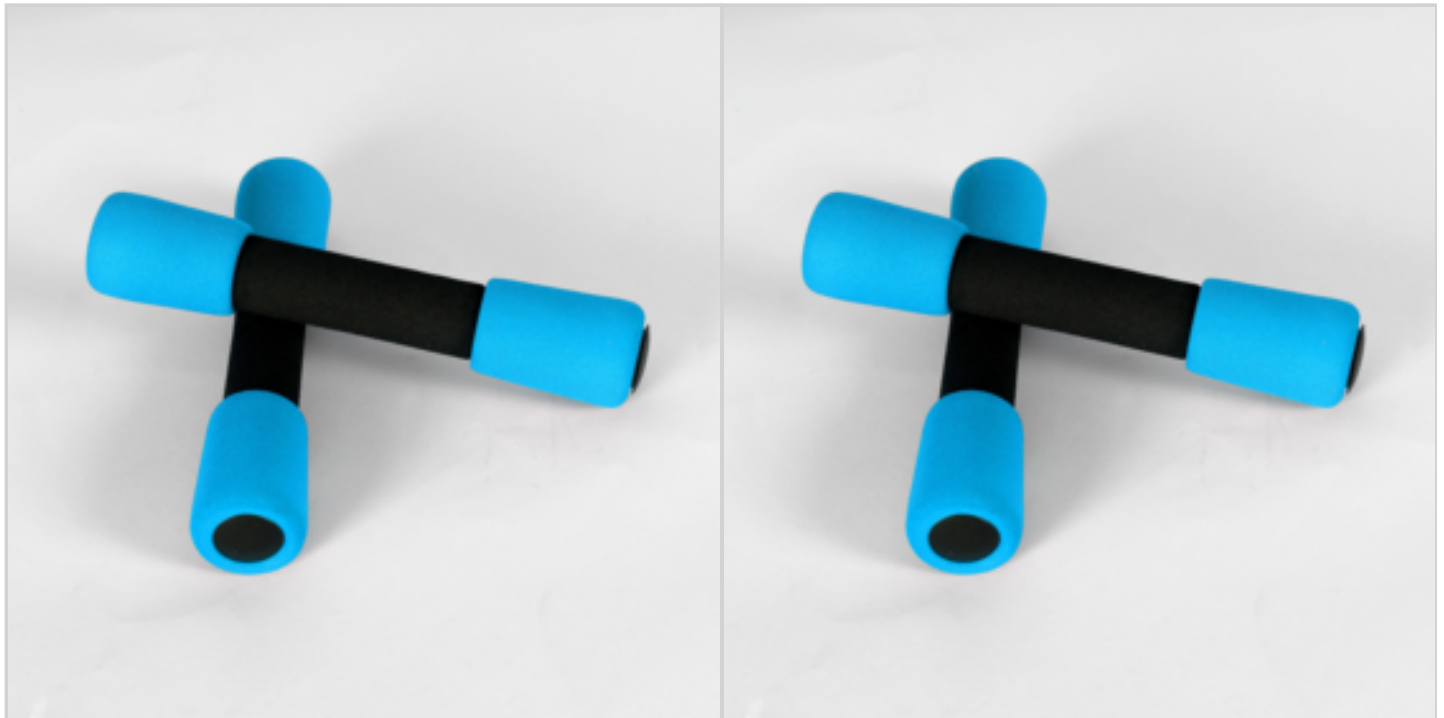

Ref. : 72142134

Price : 3.65 €

Price offer : OP16784 (price valid until : 18/04/2026)

HAND PAD EXERCISER MEDIUM LEVEL ORANGE COLOR

Ref. 71915133

Medium resistance level - orange color
 Improve hand strength and dexterity with flexion and extension exercises
 Works muscles separately or in tandem
 isolates hand, fingers and thumb
 Comfortable contoured pad design features 2 unique sides - ball trip and massaging nubs for custom relief
 soft, latex free polymer is washable and can be heated or cooled
 Before starting and exercise or rehabilitation program, always consult a healthcare professional

Ref. 72044134

1 dumbbell weight : 0.5 or 1 kg

Soft grip

Assorted colors : blue or red.

DETAILED INFO

Material :

Gross Weight : 1150 gr.

Net Weight : 1000 gr.