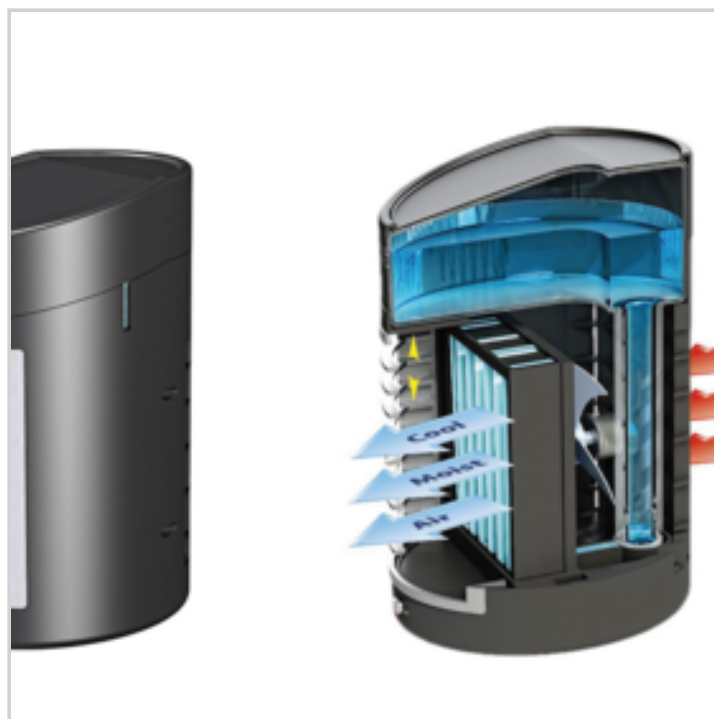

Price offer : OP16775 (price valid until : 18/04/2026)

KOOL-DOWN™ EVAPORATIVE COOLER

Ref. 91154133

Cools and Circulates Moist Air

Quiet and portable 2 speed fan

- Add cold water for ultra-cooling action
- Cools up to 7ft. area
- 32 oz. water tank – up to 10 hours
- Water level gauge
- Ideal for desktop, bedroom and kitchen
- Adjustable air vents
- Non-slip rubber feet
- Environmentally friendly

DETAILED INFO

Material : plastique

Gross Weight : 940 gr.

Net Weight : 780 gr.

Size item : L 0 x w 0 x h 0 cm

Packaging: Boite couleur 17.5 x 15 x 29.2 cm **MOQ :** 1

Customs Tariff Number : 8479600000

Note :

EAN : 3456850911541

Ref. : 91154133

Price : 14.45 €
+ 0.11 € of DEEE