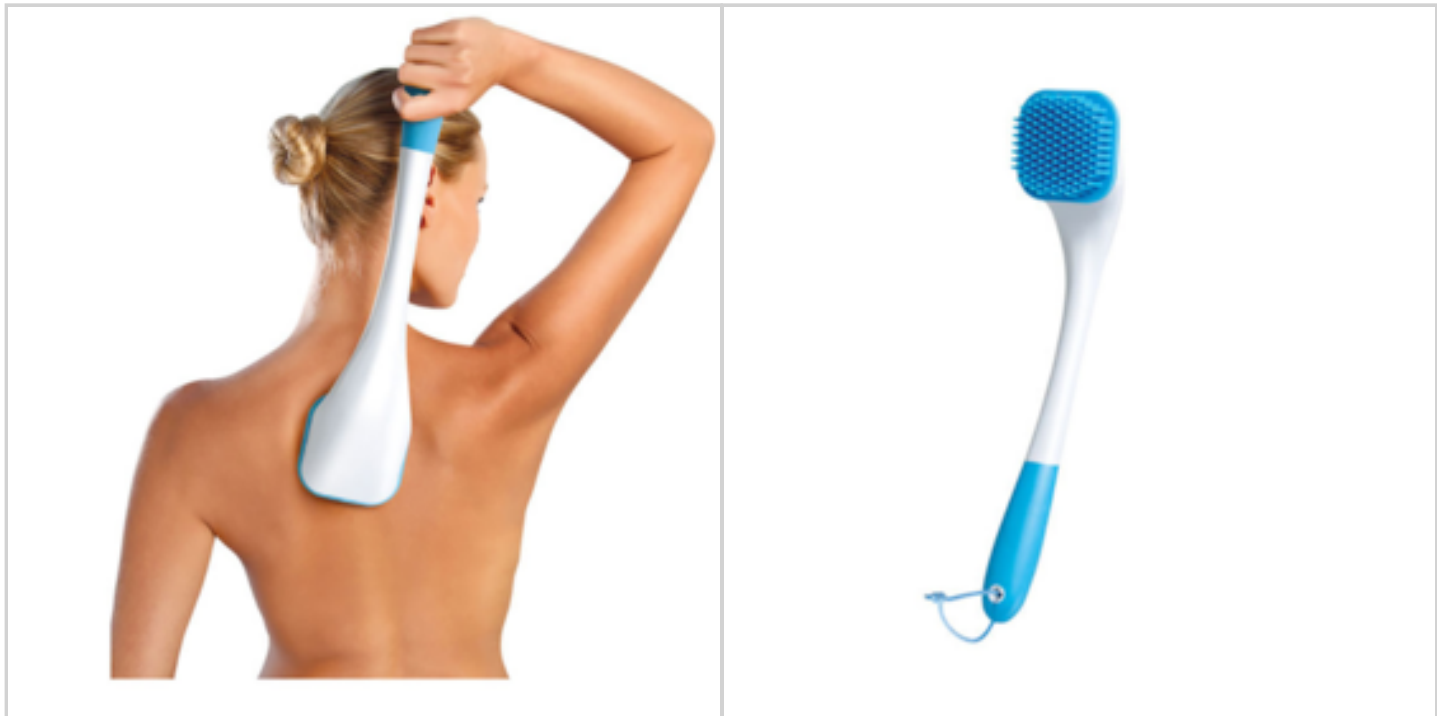

Ref. 40496133

Over 130 massaging bristles.

16" long to scrub those hard to reach areas

Rubberized handle for a good grip

Built-in lanyard for hanging when not in use.

Removable scrub head for easy cleaning.