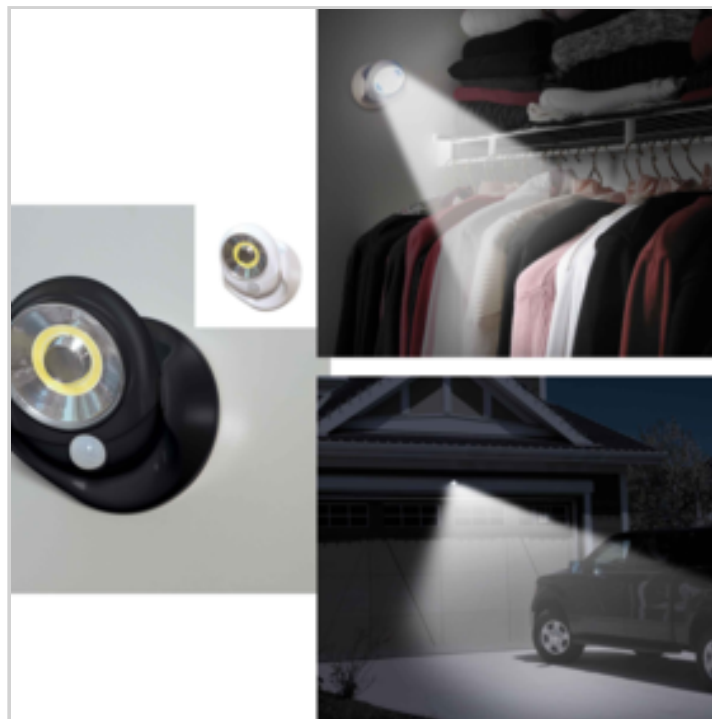

Price offer : OP16775 (price valid until : 18/04/2026)

DYNABRIGHT SUPER BRIGHT MOTION ACTIVATED COB LIGHT WHITE COLOR

Ref. 91254133

With new advanced COB chip technology, IDEAWORKS high-power LEDs illuminate 5X brighter than ordinary LEDs.

Rotates on its base through 360° and pivots up and down to shine exactly where you want.

Detects motion up to 3 metres away and will stay lit for 45 seconds.

Durable, weatherproof and wireless, it's ideal for driveways, forecourts, patios and gardens, but can also be used indoors to illuminate corridors, stairs, landings and cupboards.

Features:250 lumen

360° rotating base

90° pivot angle

Automatically turns on when motion is detected up to 3 metres away

Stays lit for 45 seconds

DETAILED INFO

Material : plastique ABS

Gross Weight : 0 gr.

Net Weight : 0 gr.

Size item : L 0 x w 0 x h 0 cm

Packaging: boite couleur

MOQ : 1

Customs Tariff Number : 9405114090

Note :

EAN : 3456859125437

Ref. : 91254133

Price : 4.76 €
+ 0.08 € of DEEE