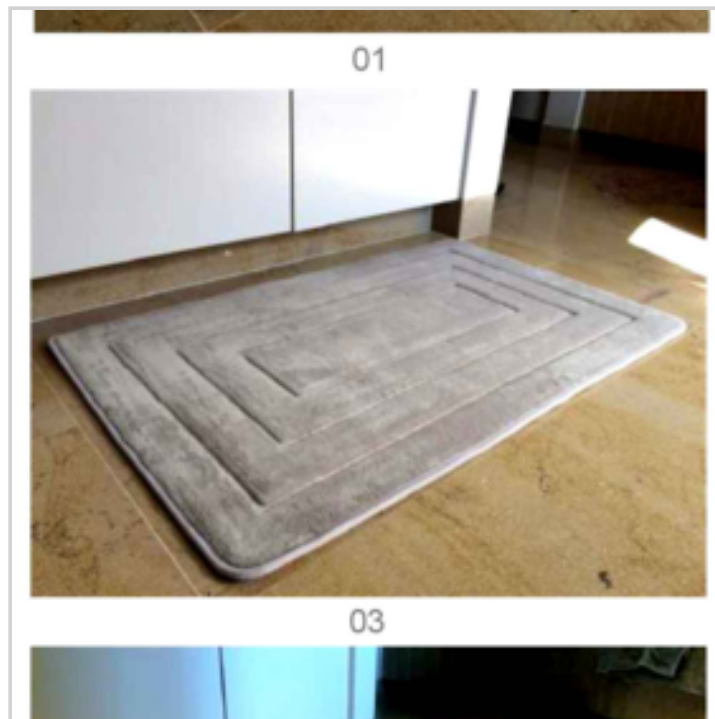

Price offer : OP16755 (price valid until : 19/04/2026)

TAPIS SDB MONTANA LIGNES 50X80CM

Ref. 40351133

DETAILED INFO

Material : 100% polyester + spon

Gross Weight : 0 gr.

Net Weight : 0 gr.

Size item : L 0 x w 0 x h 0 cm