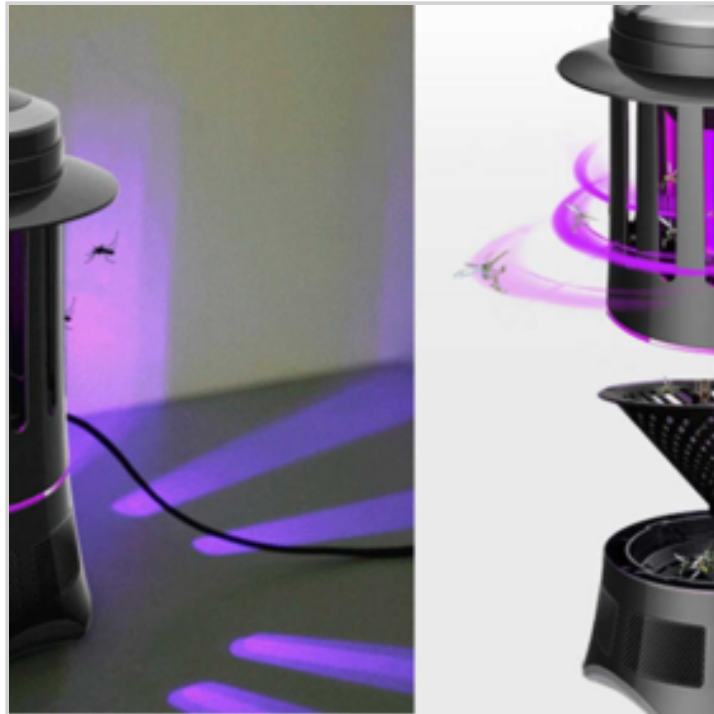

Price offer : OP16755 (price valid until : 19/04/2026)

OUTDOOR MAT ALU SCRAPER 40X60CM

Ref. 81552133

DETAILED INFO

Material : 100%polypropylène

Gross Weight : 0 gr.

Net Weight : 1600 gr.

Size item : L 0 x w 0 x h 0 cm

Packaging:

MOQ : 1

Customs Tariff Number : 76169990

Note :

EAN :

Ref. : 81552133

Price : 23.6 €