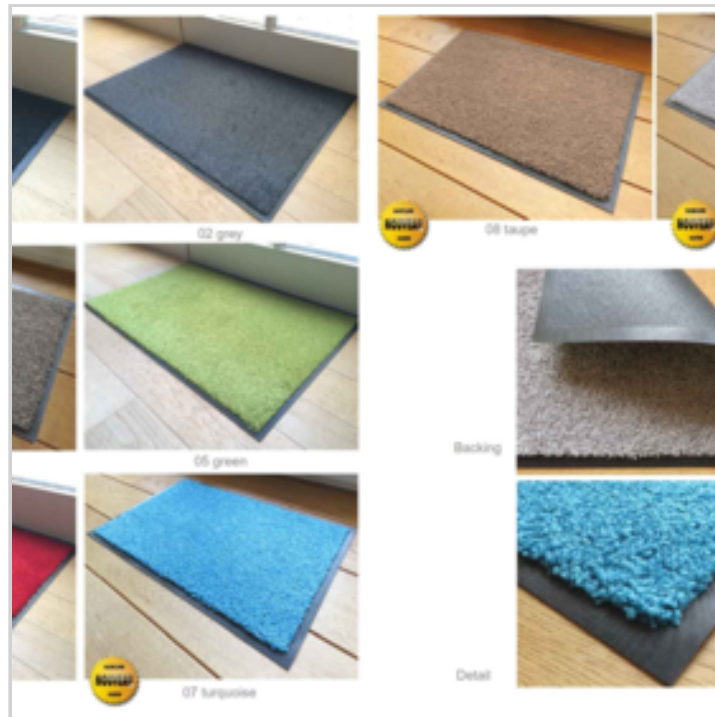

Price offer : OP16755 (price valid until : 19/04/2026)

WASH AND CLEAN MAT 40X60CM SOLID COLOR BORDEAUX 40X60CM

Ref. 10724133

DETAILED INFO

Material : dessus 100% polyamide /dessous caoutchouc

Gross Weight : 720 gr.