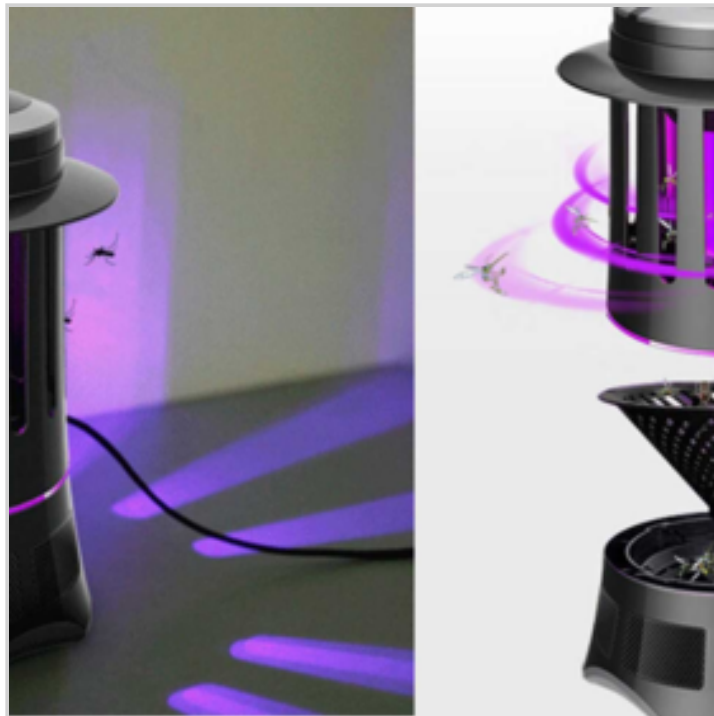

Price offer : OP16755 (price valid until : 18/04/2026)

OUTDOOR MAT ALU SCRAPER 40X60CM

Ref. 81552133

DETAILED INFO

Material : 100%polypropylène

Gross Weight : 0 gr.

Net Weight : 1600 gr.

Size item : L 0 x w 0 x h 0 cm

Packaging:

MOQ : 1

Customs Tariff Number : 76169990

Note :

EAN :

Ref. : 81552133

Price : 23.6 €