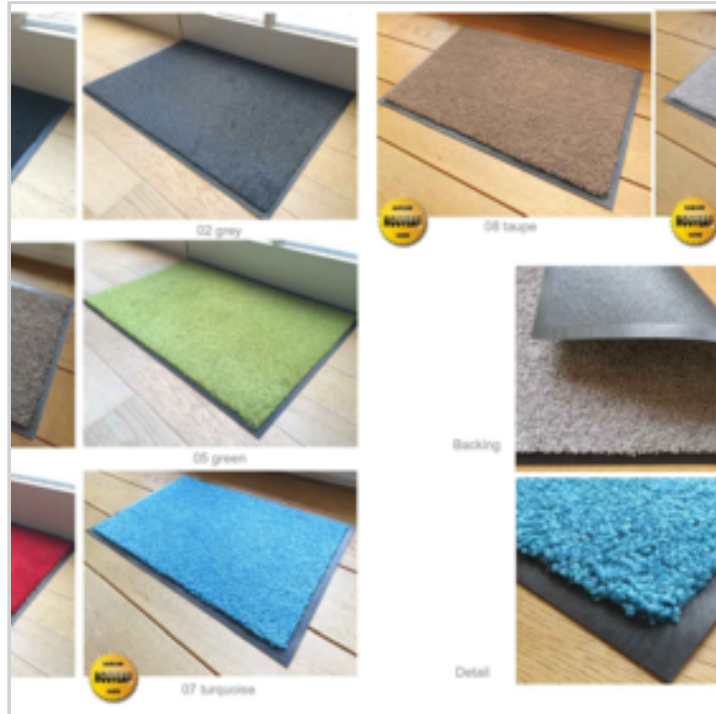

Price offer : OP16755 (price valid until : 18/04/2026)

**WASH AND CLEAN MAT 40X60CM SOLID COLOR
BORDEAUX 40X60CM**

Ref. 10724133

DETAILED INFO

Material : dessus 100% polyamide /dessous caoutchouc

Gross Weight : 720 gr.