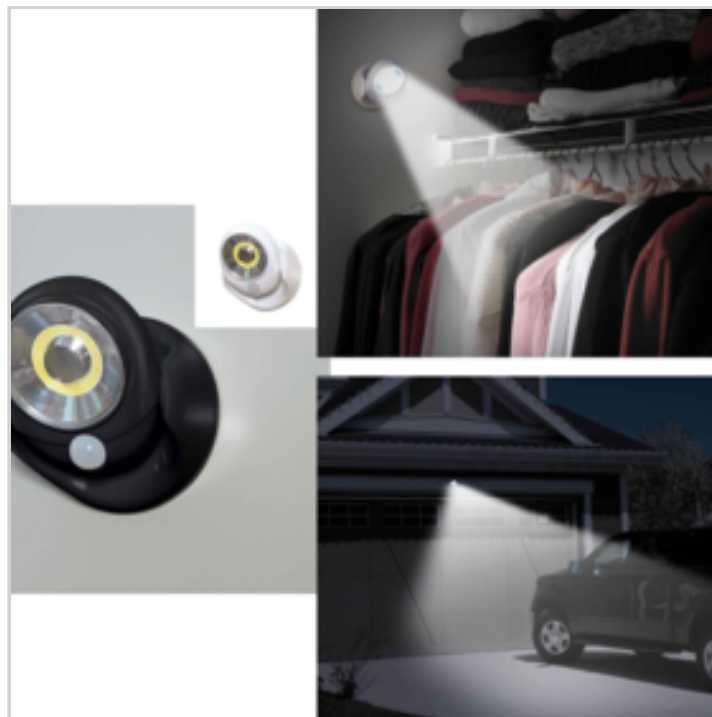

Price offer : OP16740 (price valid until : 18/04/2026)

DYNABRIGHT SUPER BRIGHT MOTION ACTIVATED COB LIGHT WHITE COLOR

Ref. 91254133

With new advanced COB chip technology, IDEAWORKS high-power LEDs illuminate 5X brighter than ordinary LEDs.

Rotates on its base through 360° and pivots up and down to shine exactly where you want.

Detects motion up to 3 metres away and will stay lit for 45 seconds.

Durable, weatherproof and wireless, it's ideal for driveways, forecourts, patios and gardens, but can also be used indoors to illuminate corridors, stairs, landings and cupboards.

Features:250 lumen

360° rotating base

90° pivot angle

Automatically turns on when motion is detected up to 3 metres away

Stays lit for 45 seconds

DETAILED INFO

Material : plastique ABS

Gross Weight : 0 gr.

Net Weight : 0 gr.

Size item : L 0 x w 0 x h 0 cm

Packaging: boite couleur

MOQ : 1

Customs Tariff Number : 9405114090

Note :

EAN : 3456859125437

Ref. : 91254133

Price : 4.76 €
+ 0.08 € of DEEE