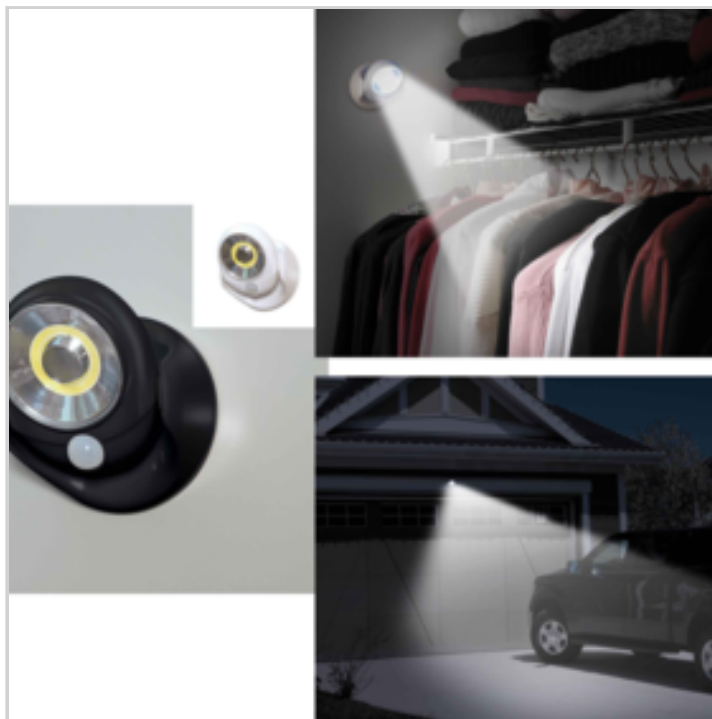

Price offer : OP16740 (price valid until : 20/04/2026)

DYNABRIGHT SUPER BRIGHT MOTION ACTIVATED COB LIGHT WHITE COLOR

Ref. 91254133

With new advanced COB chip technology, IDEAWORKS high-power LEDs illuminate 5X brighter than ordinary LEDs.

Rotates on its base through 360° and pivots up and down to shine exactly where you want.

Detects motion up to 3 metres away and will stay lit for 45 seconds.

Durable, weatherproof and wireless, it's ideal for driveways, forecourts, patios and gardens, but can also be used indoors to illuminate corridors, stairs, landings and cupboards.

Features:250 lumen

360° rotating base

90° pivot angle

Automatically turns on when motion is detected up to 3 metres away

Stays lit for 45 seconds

DETAILED INFO

Material : plastique ABS

Gross Weight : 0 gr.

Net Weight : 0 gr.

Size item : L 0 x w 0 x h 0 cm

Packaging: boite couleur

MOQ : 1

Customs Tariff Number : 9405114090

Note :

EAN : 3456859125437

Ref. : 91254133

Price : 4.76 €
+ 0.08 € of DEEE