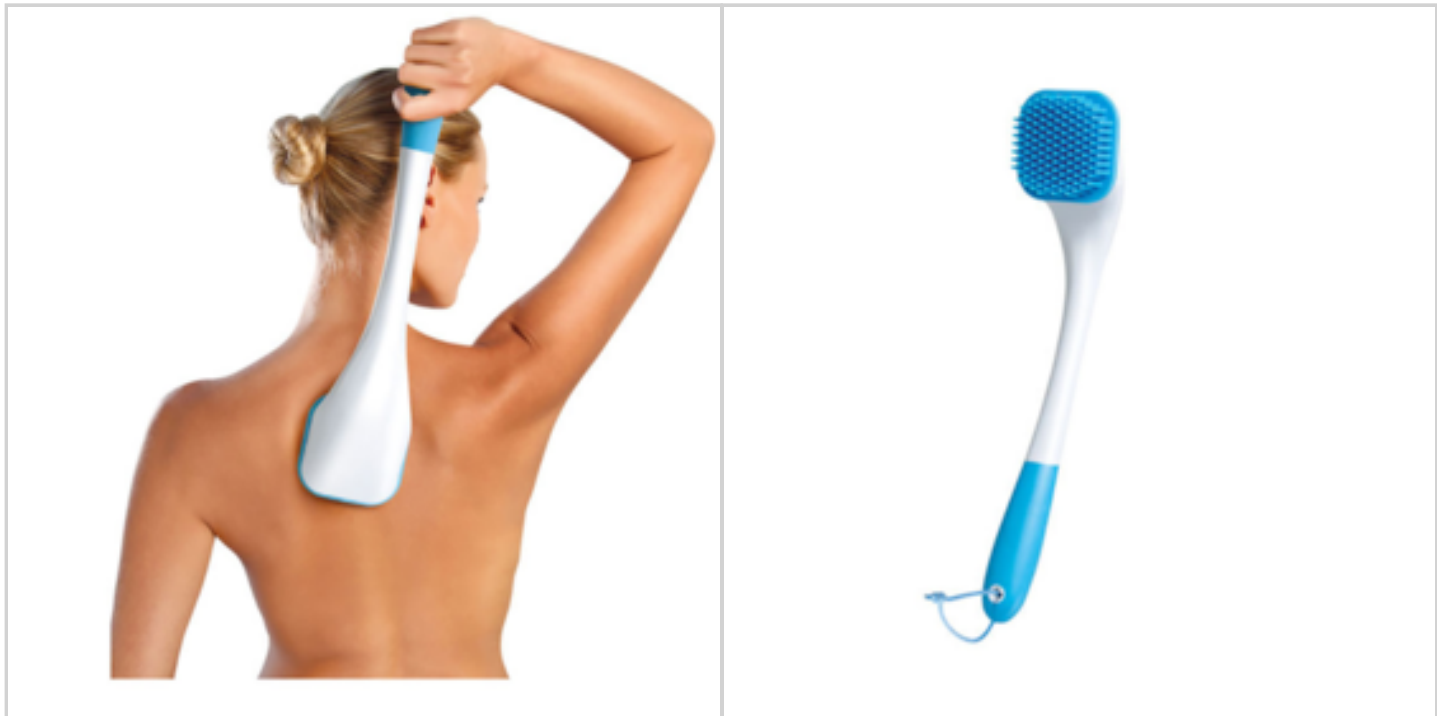

## LONG REACH SILICONE BRUSH

Ref. 40496133

Over 130 massaging bristles.

16" long to scrub those hard to reach areas

Rubberized handle for a good grip

Built-in lanyard for hanging when not in use.

Removable scrub head for easy cleaning.