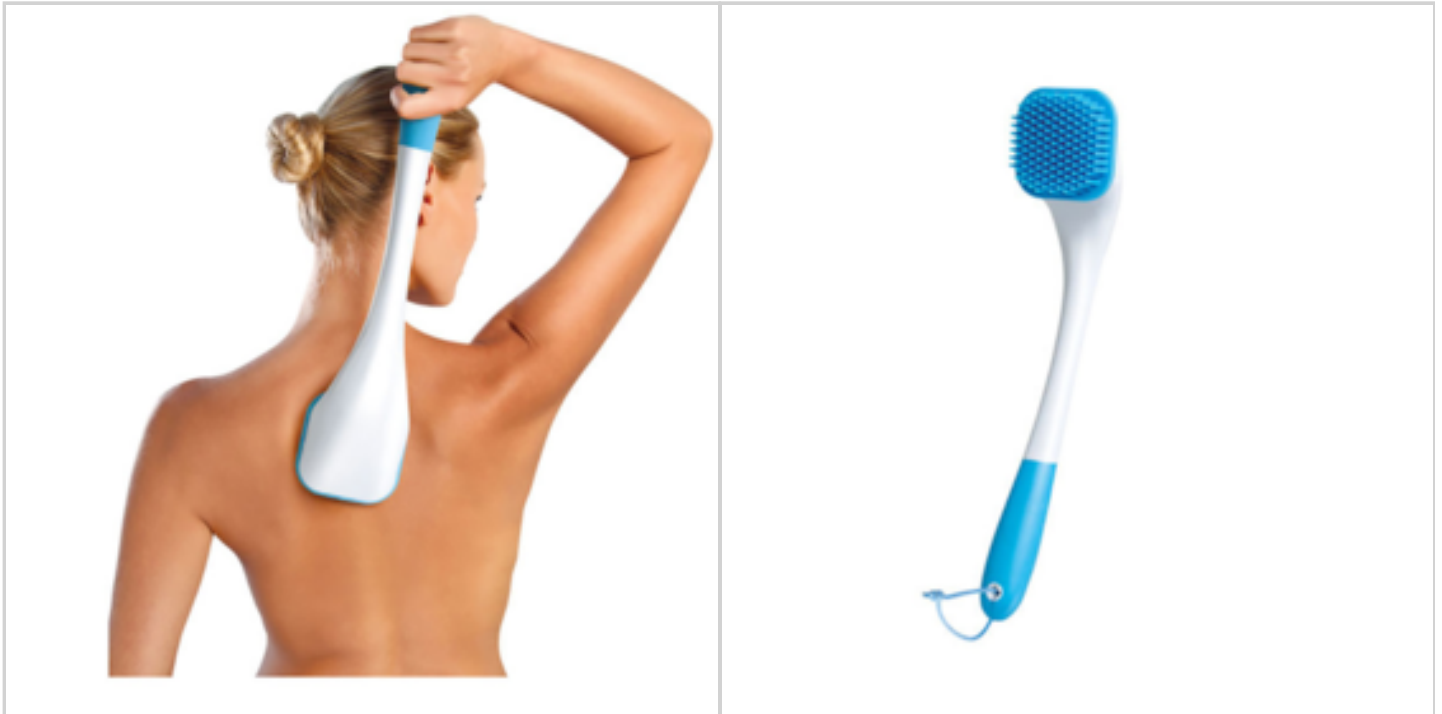

## LONG REACH SILICONE BRUSH

Ref. 40496133

Over 130 massaging bristles.

16" long to scrub those hard to reach areas

Rubberized handle for a good grip

Built-in lanyard for hanging when not in use.

Removable scrub head for easy cleaning.