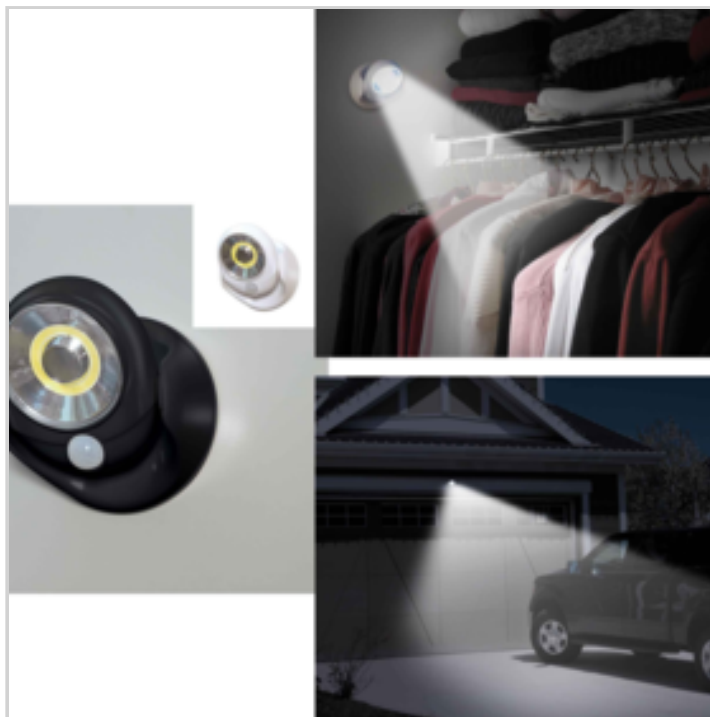

Price offer : OP16712 (price valid until : 18/04/2026)

DYNABRIGHT SUPER BRIGHT MOTION ACTIVATED COB LIGHT WHITE COLOR

Ref. 91254133

With new advanced COB chip technology, IDEAWORKS high-power LEDs illuminate 5X brighter than ordinary LEDs.

Rotates on its base through 360° and pivots up and down to shine exactly where you want.

Detects motion up to 3 metres away and will stay lit for 45 seconds.

Durable, weatherproof and wireless, it's ideal for driveways, forecourts, patios and gardens, but can also be used indoors to illuminate corridors, stairs, landings and cupboards.

Features:250 lumen

360° rotating base

90° pivot angle

Automatically turns on when motion is detected up to 3 metres away

Stays lit for 45 seconds

DETAILED INFO

Material : plastique ABS

Gross Weight : 0 gr.

Net Weight : 0 gr.

Size item : L 0 x w 0 x h 0 cm

Packaging: boite couleur

MOQ : 1

Customs Tariff Number : 9405114090

Note :

EAN : 3456859125437

Ref. : 91254133

Price : 4.76 €
+ 0.08 € of DEEE