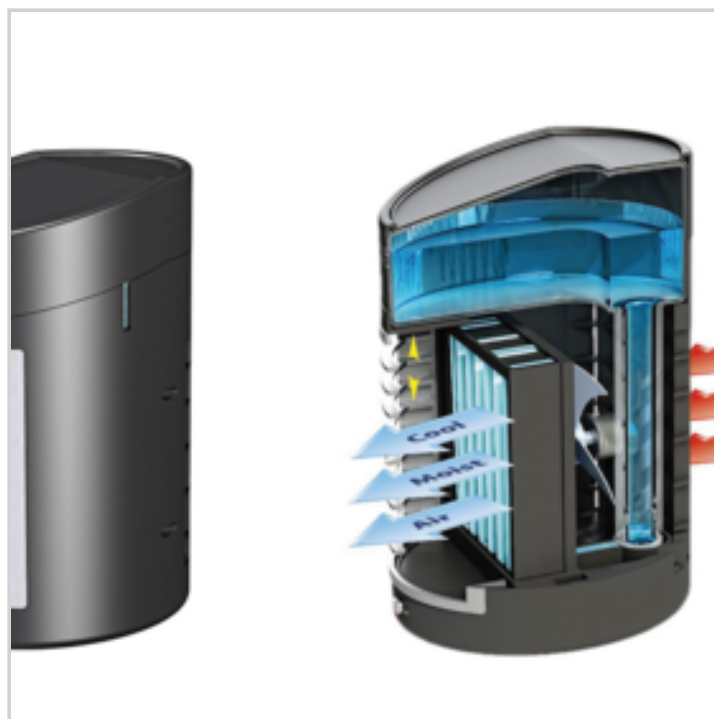

## KOOL-DOWN™ EVAPORATIVE COOLER

Ref. 91154133

Cools and Circulates Moist Air

Quiet and portable 2 speed fan

- Add cold water for ultra-cooling action
- Cools up to 7ft. area
- 32 oz. water tank – up to 10 hours
- Water level gauge
- Ideal for desktop, bedroom and kitchen
- Adjustable air vents
- Non-slip rubber feet
- Environmentally friendly