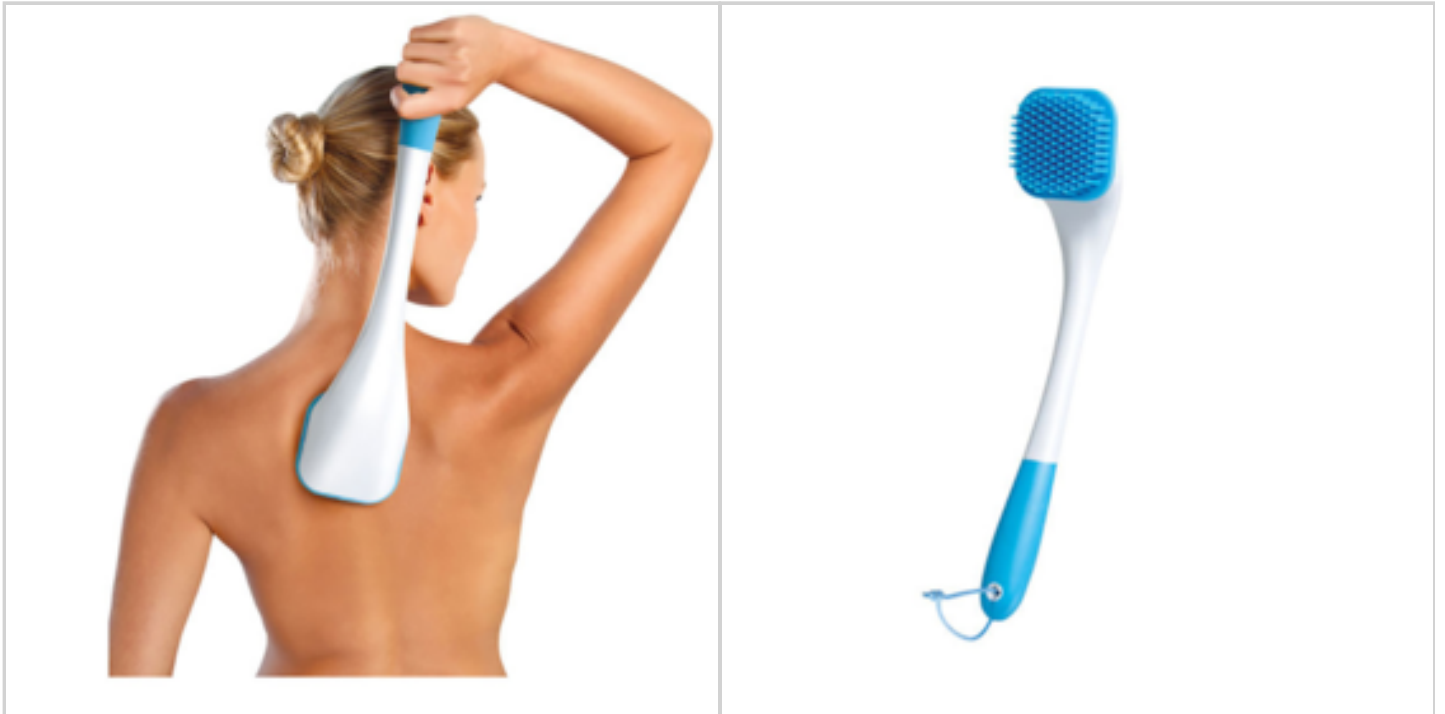

## LONG REACH SILICONE BRUSH

Ref. 40496133

Over 130 massaging bristles.

16" long to scrub those hard to reach areas

Rubberized handle for a good grip

Built-in lanyard for hanging when not in use.

Removable scrub head for easy cleaning.