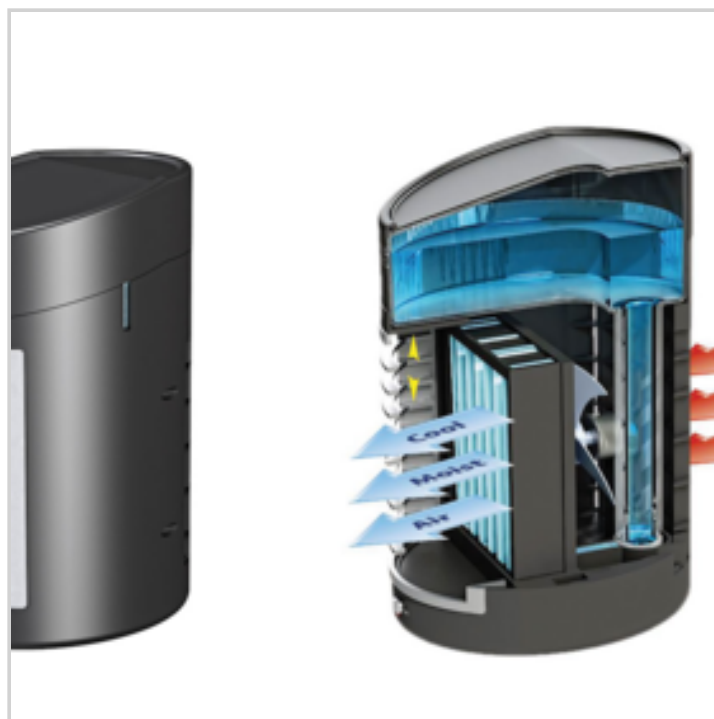

Note :

EAN : 3456850806236 **Ref. :** 80623133

Price : 7.78 €

Price offer : OP16689 (price valid until : 20/04/2026)

KOOL-DOWN™ EVAPORATIVE COOLER

Ref. 91154133

Cools and Circulates Moist Air

Quiet and portable 2 speed fan