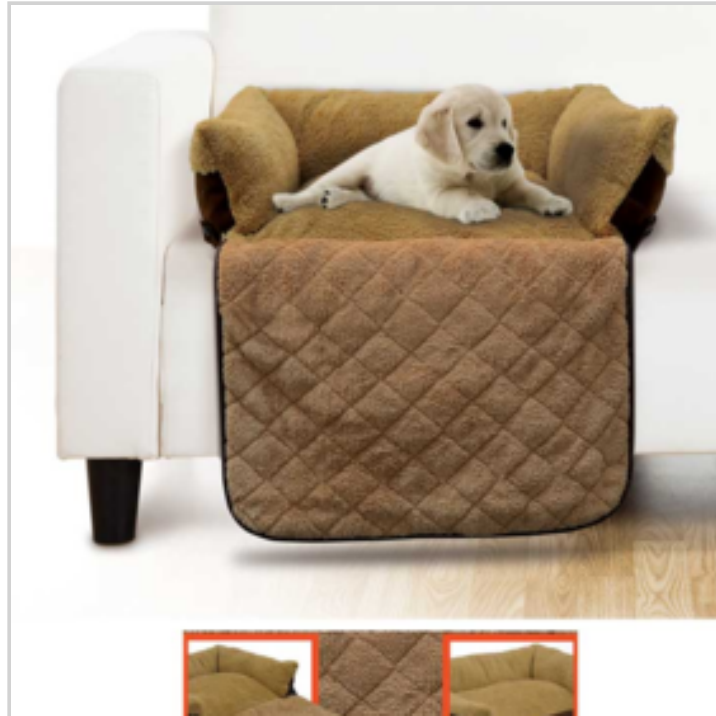

## COUCH PET BED

Ref. 81331133

Protects furniture laying easily over couch or chair

- Attractive, soft and durable
- Hand washable

Dimensions unrolled : 60 x 45 x 14 cm