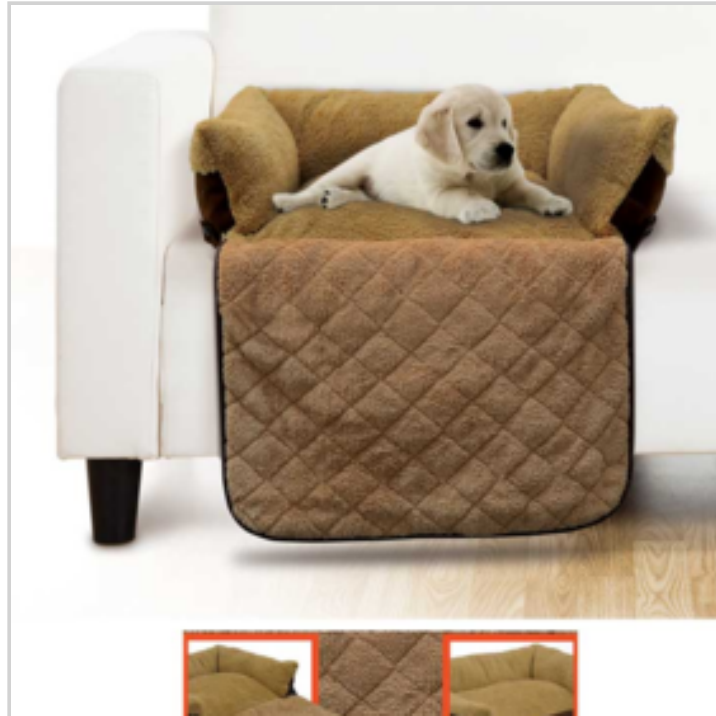

Price offer : OP16656 (price valid until : 20/04/2026)

COUCH PET BED

Ref. 81331133

Protects furniture laying easily over couch or chair

- Attractive, soft and durable
- Hand washable

Dimensions unrolled : 60 x 45 x 14 cm

DETAILED INFO

Material : 100 % Polyester

Gross Weight : 850 gr.

Net Weight : 800 gr.

Size item : L 0 x w 0 x h 0 cm

Packaging: sachet plastique 67 x 55 x 14 cm **MOQ :** 1

Customs Tariff Number : 94049090

Note :

EAN : 3456850813319 **Ref. :** 81331133

Price : 9.25 €