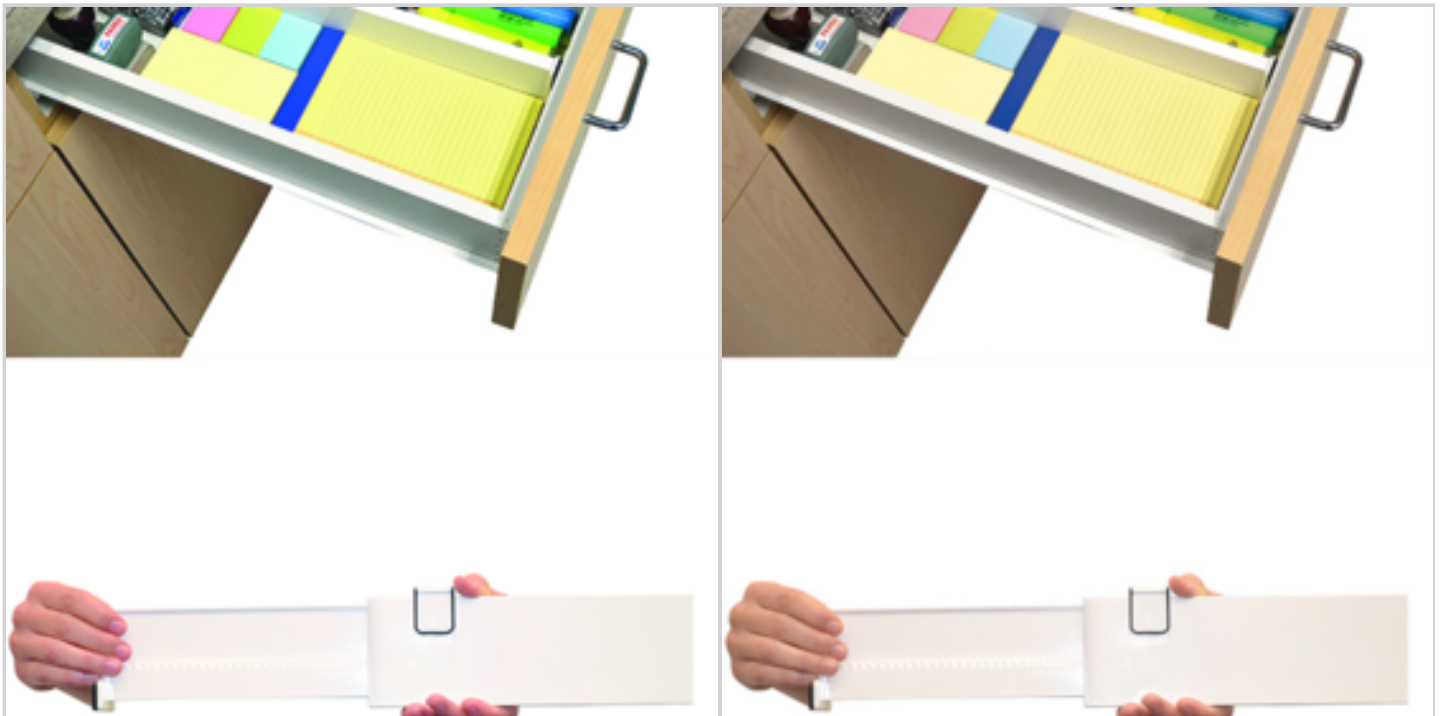

Price offer : OP16656 (price valid until : 20/04/2026)

SET OF 2 SNAP FIT DRAWER DIVIDERS

Ref. 21422133

Ideal for organizing utensils, desk office supplies, tools, bedroom drawers for socks and undergarments and more.

- Sturdy construction, Holds tight.
- Designed with non-slip grips on each end.
- Each divider extends from 14" – 21.25"

DETAILED INFO

Material : 96% ABS. 2% TPR

Gross Weight : 550 gr.

Net Weight : 440 gr.

Size item : L 0 x w 0 x h 0 cm

Packaging: boite carton 37 x 10 x 8 cm

MOQ : 1

Customs Tariff Number : 39249000

Note : Fin de stock 220 p

EAN : 3456850214222

Ref. : 21422133

Price : 3.98 €