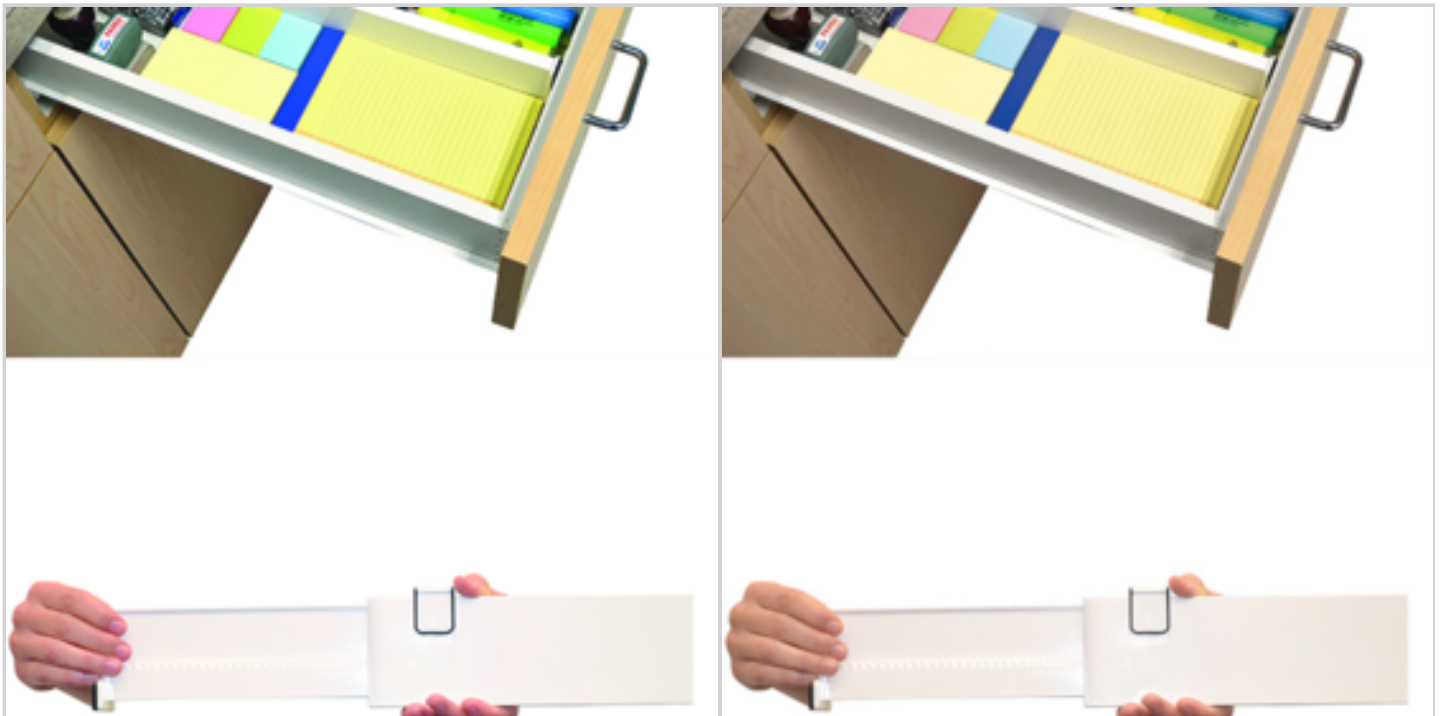

Note : fin de stock 80 p

EAN : 3456850716528

Ref. : 71652133

Price : 1.15 €

Price offer : OP16656 (price valid until : 21/04/2026)

SET OF 2 SNAP FIT DRAWER DIVIDERS

Ref. 21422133

Ideal for organizing utensils, desk office supplies, tools, bedroom drawers for socks and undergarments and more.

- Sturdy construction, Holds tight.
- Designed with non-slip grips on each end.
- Each divider extends from 14" – 21.25"

DETAILED INFO

Material : 96% ABS. 2% TPR

Gross Weight : 550 gr.

Net Weight : 440 gr.