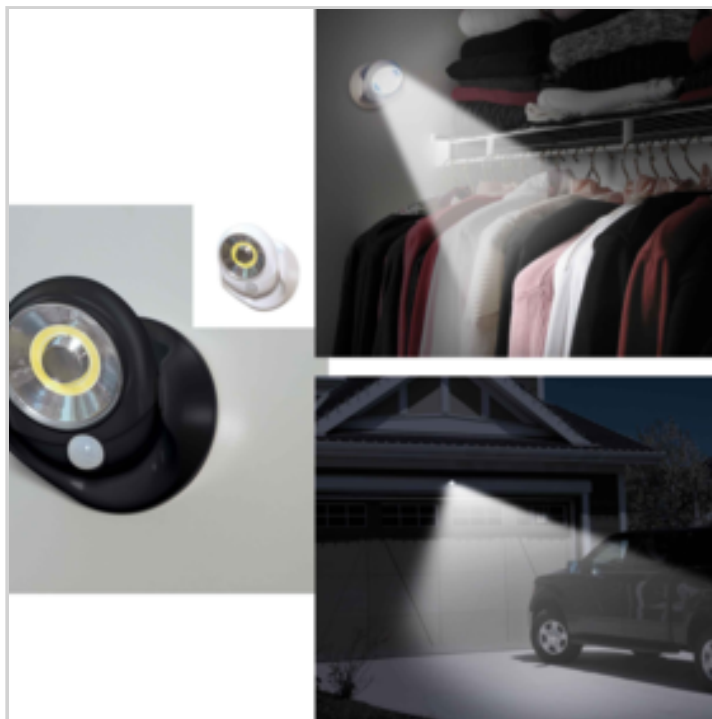

Price offer : OP16634 (price valid until : 03/02/2026)

DYNABRIGHT SUPER BRIGHT MOTION ACTIVATED COB LIGHT WHITE COLOR

Ref. 91254133

With new advanced COB chip technology, IDEAWORKS high-power LEDs illuminate 5X brighter than ordinary LEDs.

Rotates on its base through 360° and pivots up and down to shine exactly where you want.

Detects motion up to 3 metres away and will stay lit for 45 seconds.

Durable, weatherproof and wireless, it's ideal for driveways, forecourts, patios and gardens, but can also be used indoors to illuminate corridors, stairs, landings and cupboards.

Features:250 lumen

360° rotating base

90° pivot angle

Automatically turns on when motion is detected up to 3 metres away

Stays lit for 45 seconds

DETAILED INFO

Material : plastique ABS

Gross Weight : 0 gr.

Net Weight : 0 gr.

Size item : L 0 x w 0 x h 0 cm

Packaging: boite couleur

MOQ : 1

Customs Tariff Number : 9405114090

Note : stock 204 pieces

EAN : 3456859125437

Ref. : 91254133

Price : 3.98 €
+ 0.08 € of DEEE