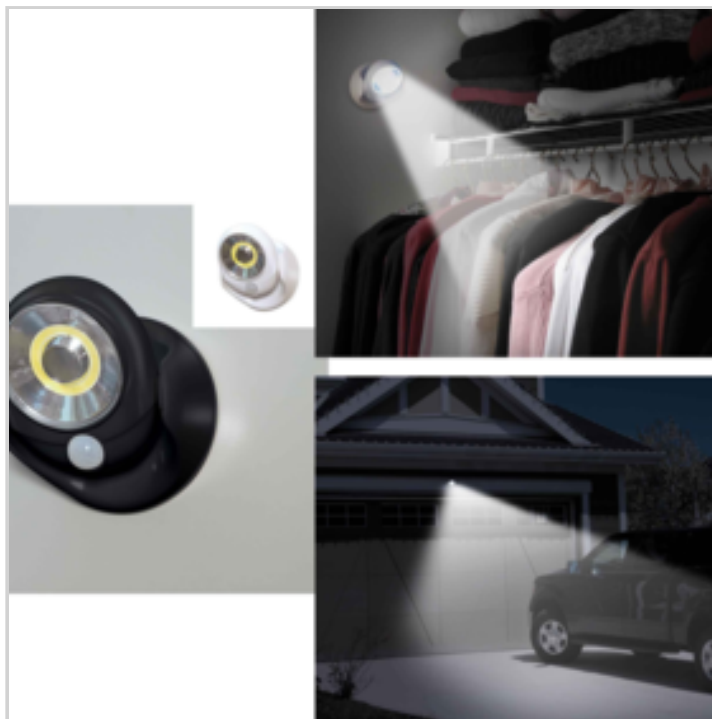

Price offer : OP16634 (price valid until : 21/04/2026)

DYNABRIGHT SUPER BRIGHT MOTION ACTIVATED COB LIGHT WHITE COLOR

Ref. 91254133

With new advanced COB chip technology, IDEAWORKS high-power LEDs illuminate 5X brighter than ordinary LEDs.

Rotates on its base through 360° and pivots up and down to shine exactly where you want.

Detects motion up to 3 metres away and will stay lit for 45 seconds.

Durable, weatherproof and wireless, it's ideal for driveways, forecourts, patios and gardens, but can also be used indoors to illuminate corridors, stairs, landings and cupboards.

Features:250 lumen

360° rotating base

90° pivot angle

Automatically turns on when motion is detected up to 3 metres away

Stays lit for 45 seconds

DETAILED INFO

Material : plastique ABS

Gross Weight : 0 gr.

Net Weight : 0 gr.

Size item : L 0 x w 0 x h 0 cm

Packaging: boite couleur

MOQ : 1

Customs Tariff Number : 9405114090

Note : stock 204 pieces

EAN : 3456859125437

Ref. : 91254133

Price : 3.98 €
+ 0.08 € of DEEE