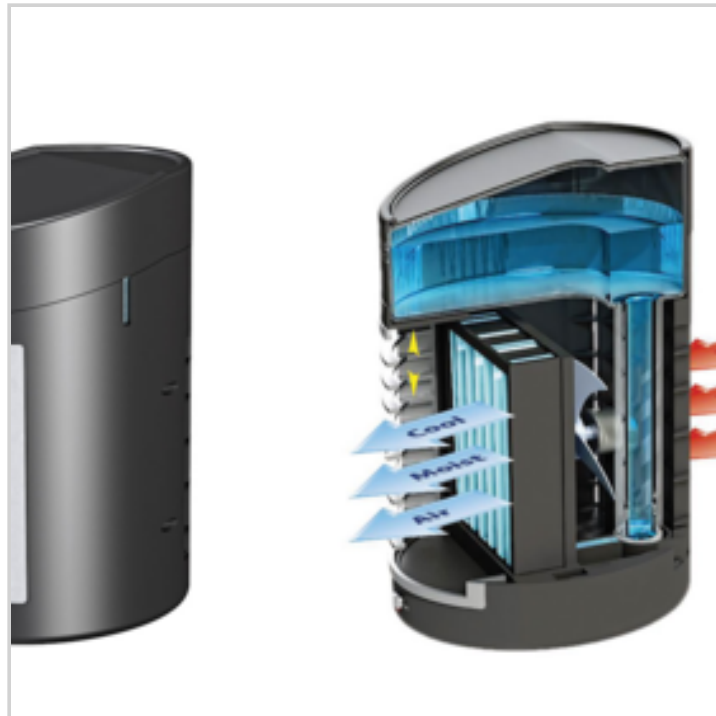

## KOOL-DOWN™ EVAPORATIVE COOLER

Ref. 91154133

Cools and Circulates Moist Air

Quiet and portable 2 speed fan

- Add cold water for ultra-cooling action
- Cools up to 7ft. area
- 32 oz. water tank – up to 10 hours
- Water level gauge
- Ideal for desktop, bedroom and kitchen
- Adjustable air vents
- Non-slip rubber feet
- Environmentally friendly