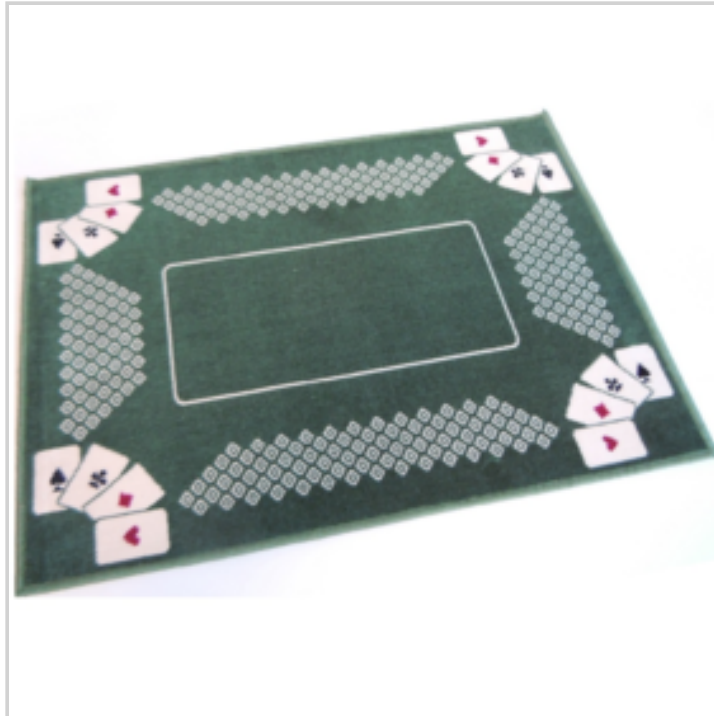

EAN : 3456850902570

Ref. : 90257107

Price : 3.94 €

Price offer : OP16625 (price valid until : 18/04/2026)

PLAYING CARD MAT GREEN COLO

Ref. 90257106

Playing cards mat

HD picture is available