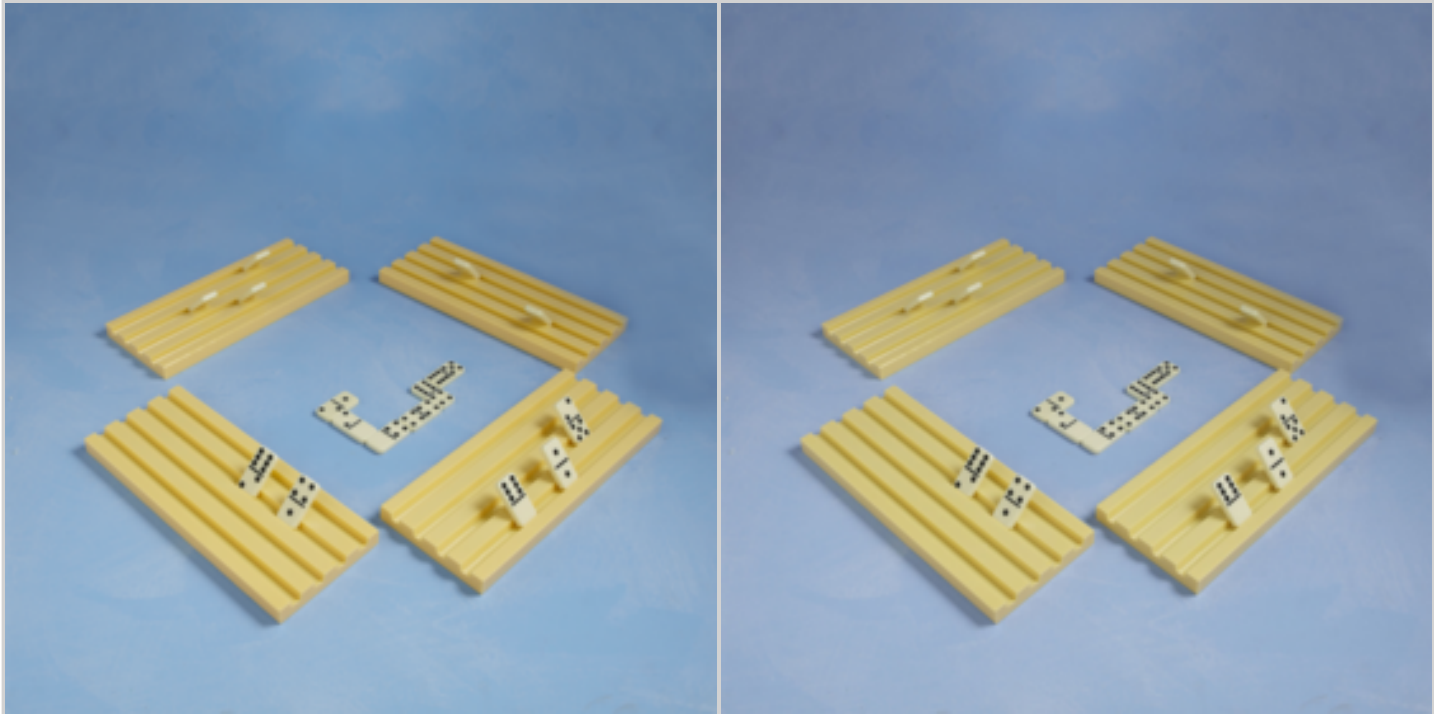

Price offer : OP16625 (price valid until : 18/04/2026)

S/4 DOMINOS STAND PLASTIC

Ref. 90509433

Set of 4 dominos stands

DETAILED INFO

Material : plastique

Gross Weight : 750 gr.

Net Weight : 0 gr.