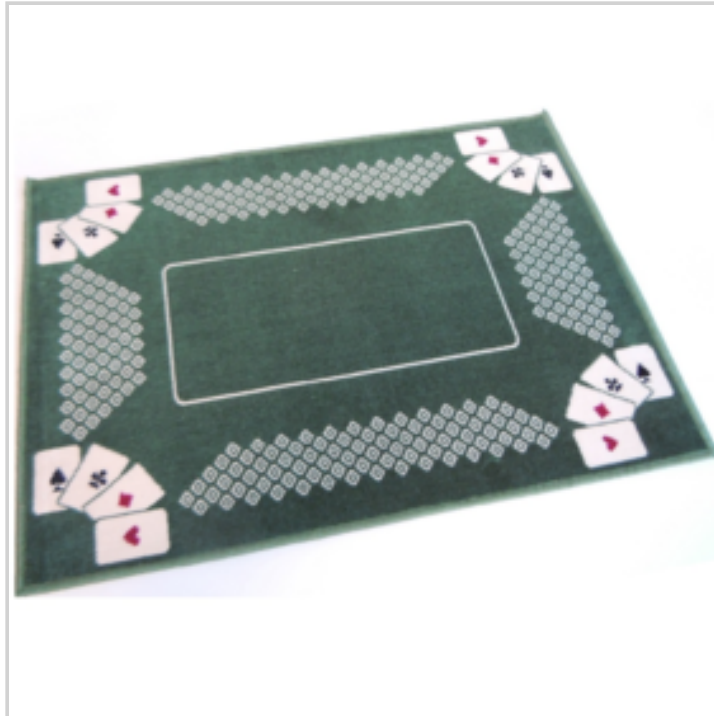

EAN : 3456850902570

Ref. : 90257107

Price : 3.94 €

Price offer : OP16625 (price valid until : 19/04/2026)

PLAYING CARD MAT GREEN COLO

Ref. 90257106

Playing cards mat

HD picture is available