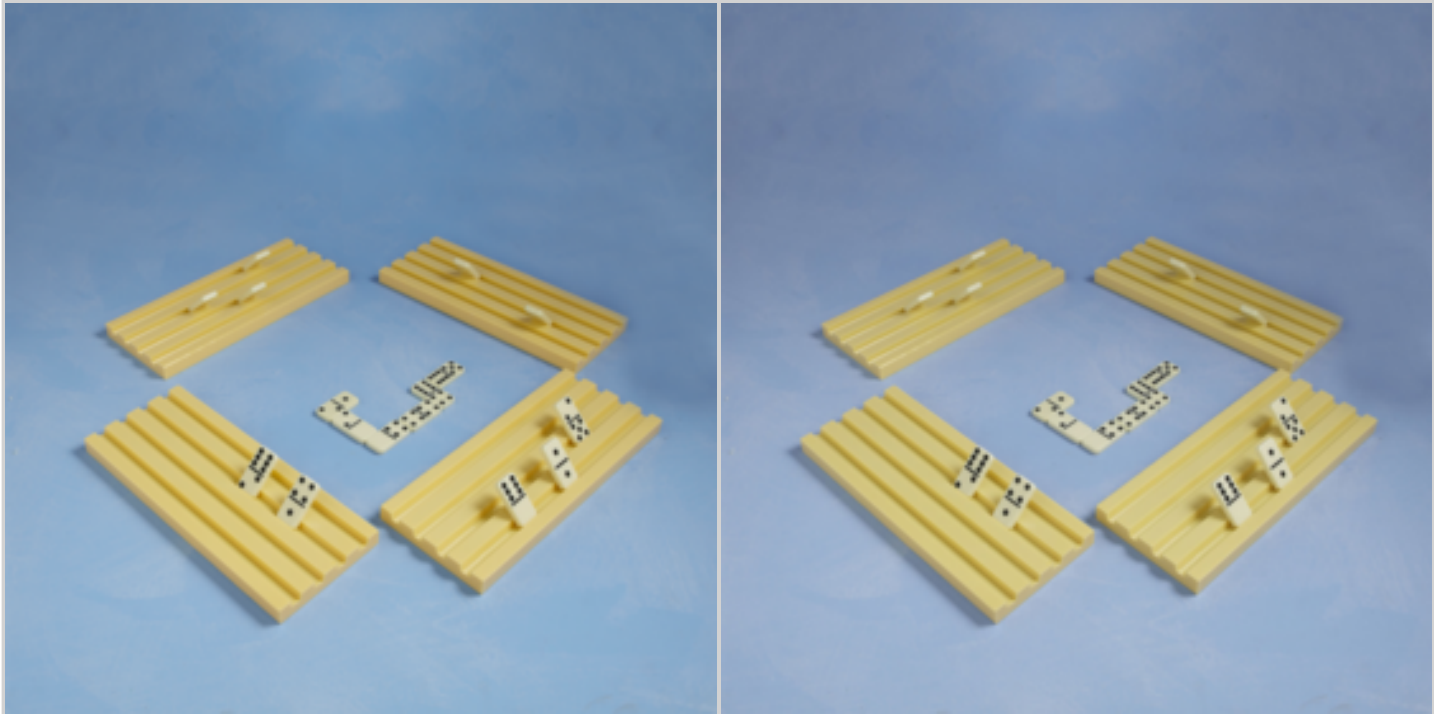

Price offer : OP16625 (price valid until : 19/04/2026)

S/4 DOMINOS STAND PLASTIC

Ref. 90509433

Set of 4 dominos stands

DETAILED INFO

Material : plastique

Gross Weight : 750 gr.

Net Weight : 0 gr.