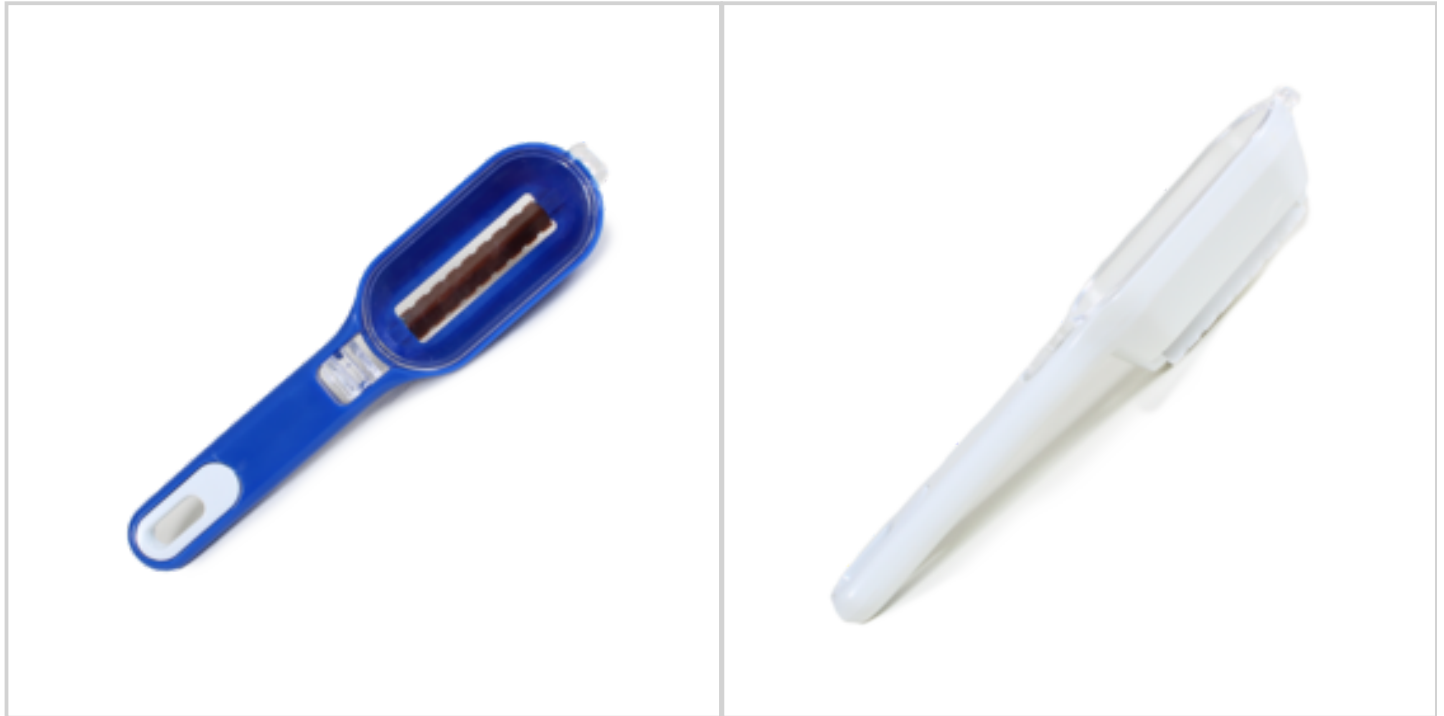

Price offer : OP16621 (price valid until : 18/04/2026)

FISH SCALER

Ref. 60429111

Removing fish scales can be really difficult. Not anymore with this convenient fish scaler!

The fish scales are stored into a covered compartment . Easy to clean.

Made of sturdy ABS

Color : blue

Dimensions : 17 x 4 x 3 cm.

DETAILED INFO

Material :

Gross Weight : 200 gr.

Net Weight : 0 gr.

Size item : L 0 x w 0 x h 0 cm

Packaging:

MOQ : 1

Customs Tariff Number : 39269099

Note :

EAN : 3456850604290

Ref. : 60429111

Price : 0.6 €