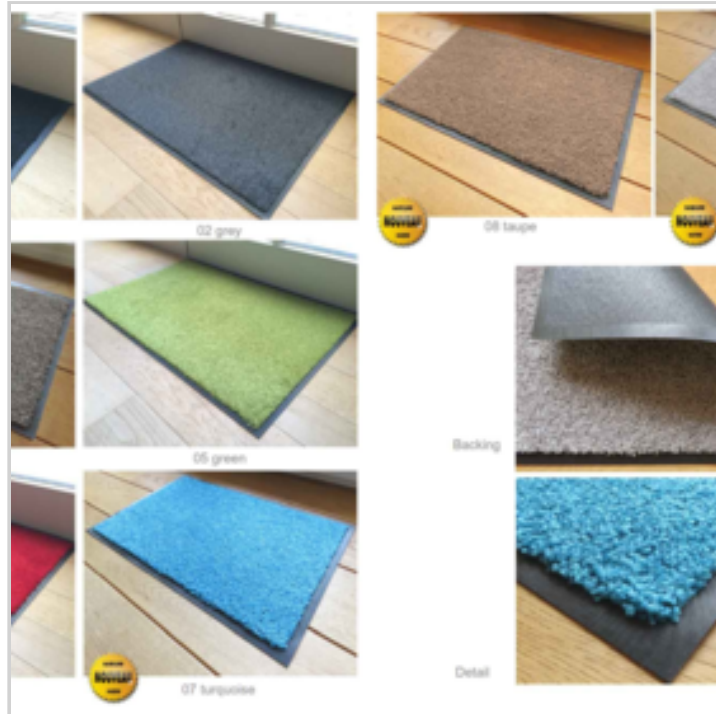

Price offer : OP16616 (price valid until : 20/04/2026)

**WASH AND CLEAN MAT 40X60CM SOLID COLOR
BORDEAUX 40X60CM**

Ref. 10724133

DETAILED INFO

Material : dessus 100% polyamide /dessous caoutchouc

Gross Weight : 720 gr.

Net Weight : 700 gr.

Size item : L 0 x w 0 x h 0 cm

Packaging: sachet plastique

MOQ : 1

Customs Tariff Number :

Note :

EAN : 5420036628859

Ref. : 10724133

Price : 6.62 €