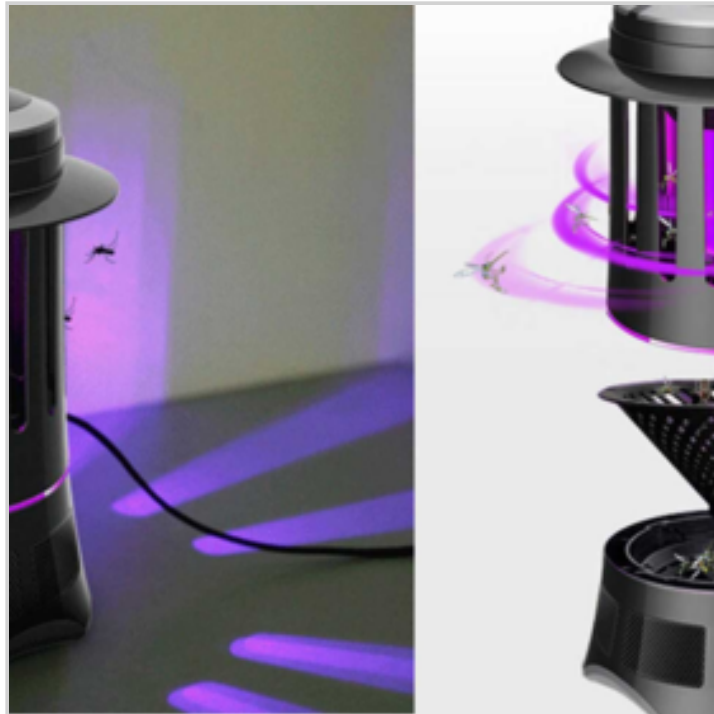

Price : 3.89 €

Price offer : OP16616 (price valid until : 20/04/2026)

OUTDOOR MAT ALU SCRAPER 40X60CM

Ref. 81552133

DETAILED INFO

Material : 100%polypropylène

Gross Weight : 0 gr.

Net Weight : 1600 gr.