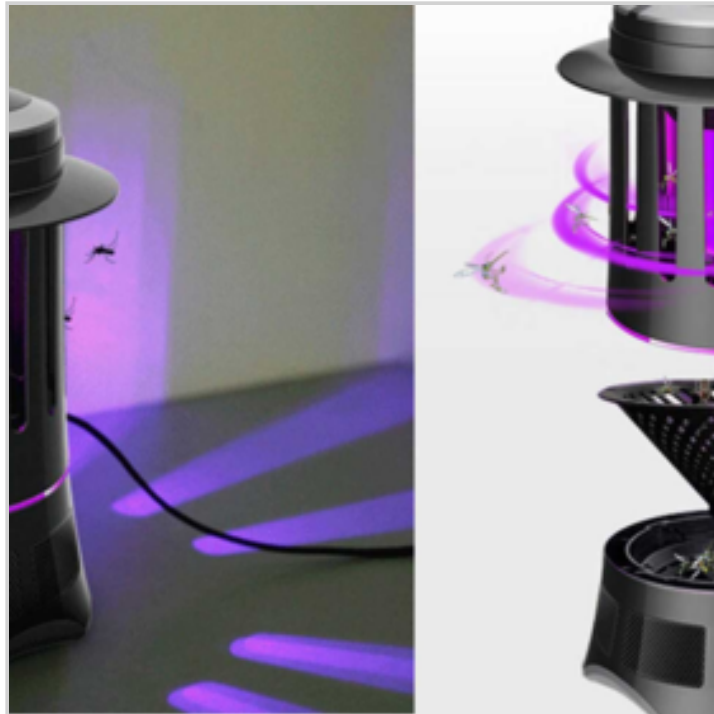

Price offer : OP16616 (price valid until : 19/04/2026)

OUTDOOR MAT ALU SCRAPER 40X60CM

Ref. 81552133

DETAILED INFO

Material : 100%polypropylène

Gross Weight : 0 gr.

Net Weight : 1600 gr.

Size item : L 0 x w 0 x h 0 cm