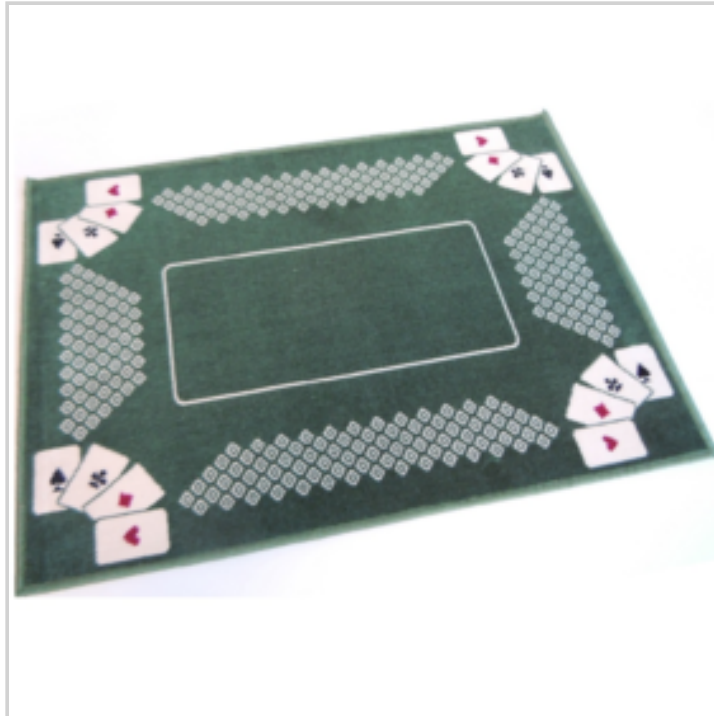

Note :

EAN : 3456850902570

Ref. : 90257107

Price : 4.6 €

Price offer : OP16616 (price valid until : 19/04/2026)

PLAYING CARD MAT GREEN COLO

Ref. 90257106

Playing cards mat