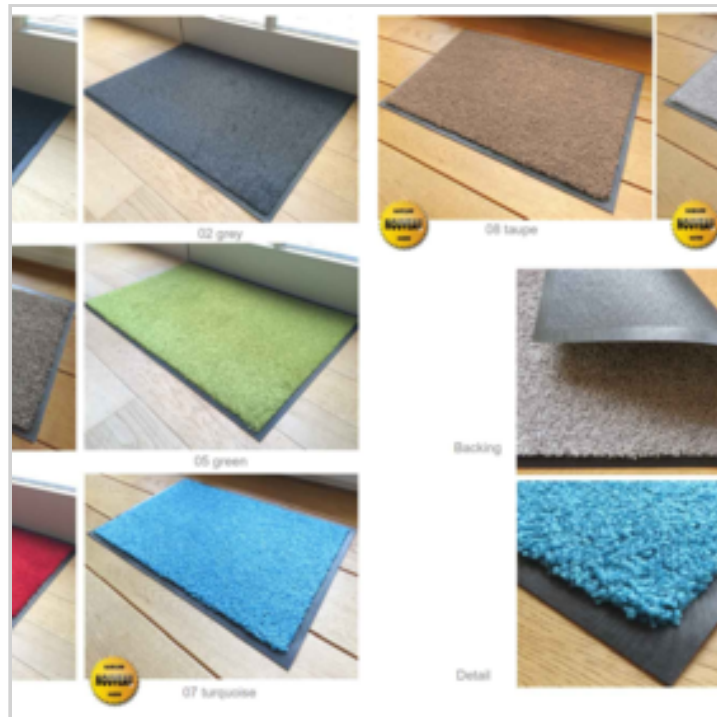

Price offer : OP16616 (price valid until : 19/04/2026)

**WASH AND CLEAN MAT 40X60CM SOLID COLOR
BORDEAUX 40X60CM**

Ref. 10724133

DETAILED INFO

Material : dessus 100% polyamide /dessous caoutchouc

Gross Weight : 720 gr.

Net Weight : 700 gr.

Size item : L 0 x w 0 x h 0 cm

Packaging: sachet plastique

MOQ : 1

Customs Tariff Number :

Note :

EAN : 5420036628859

Ref. : 10724133

Price : 6.62 €