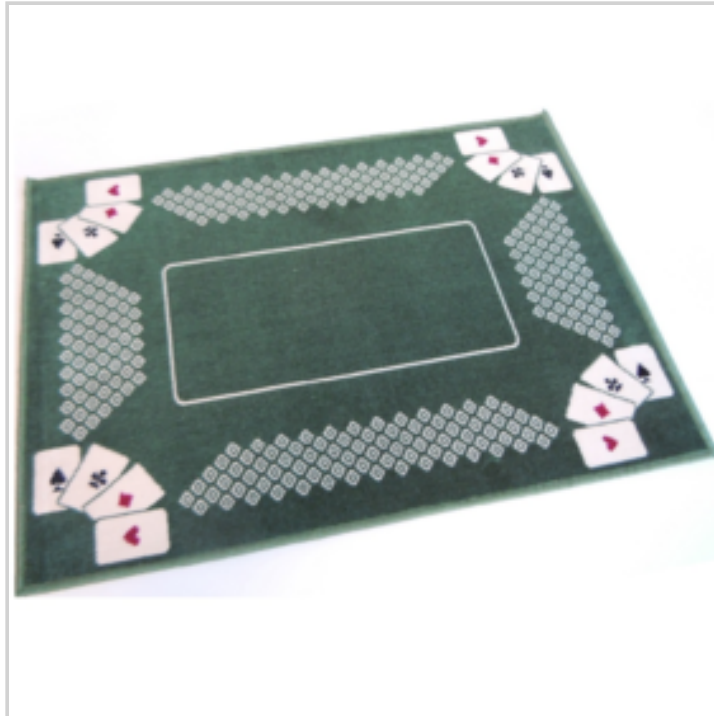

Price offer : OP16616 (price valid until : 19/04/2026)

PLAYING CARD MAT GREEN COLO

Ref. 90257106

Playing cards mat

HD picture is available

DETAILED INFO

Material : 100% viscose

Gross Weight : 300 gr.

Net Weight : 290 gr.

Size item : L 70 x w 58 x h 0 cm

Packaging: sachet plastique 60x10x10

MOQ : 1

Customs Tariff Number : 57024290

Note :

EAN : 5425010260339

Ref. : 90257106

Price : 4.6 €
+ 0.07 € eco-share