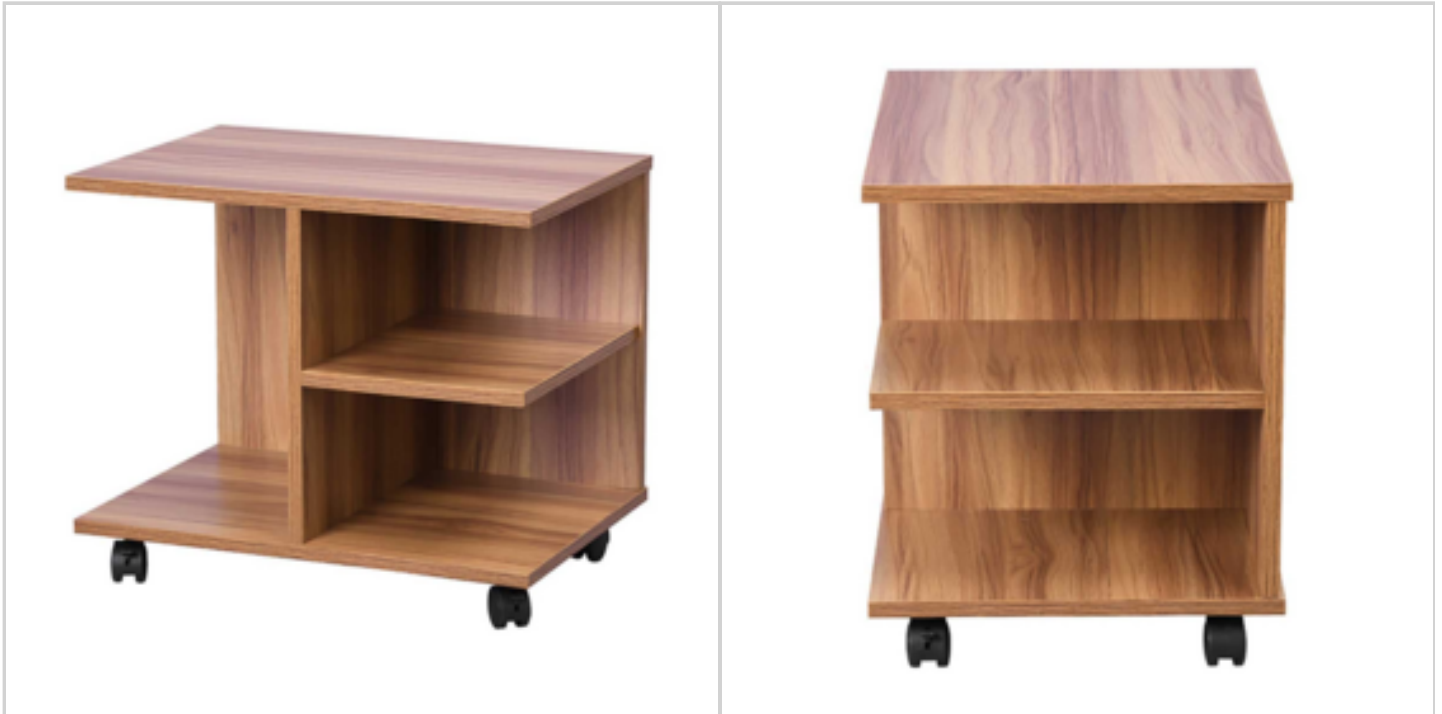

Price offer : OP16598 (price valid until : 19/04/2026)

END TABLE WE WALNUT

Ref. 11187133

DETAILED INFO

Material :

Gross Weight : 9000 gr.

Net Weight : 8000 gr.

Size item : L 0 x w 0 x h 0 cm