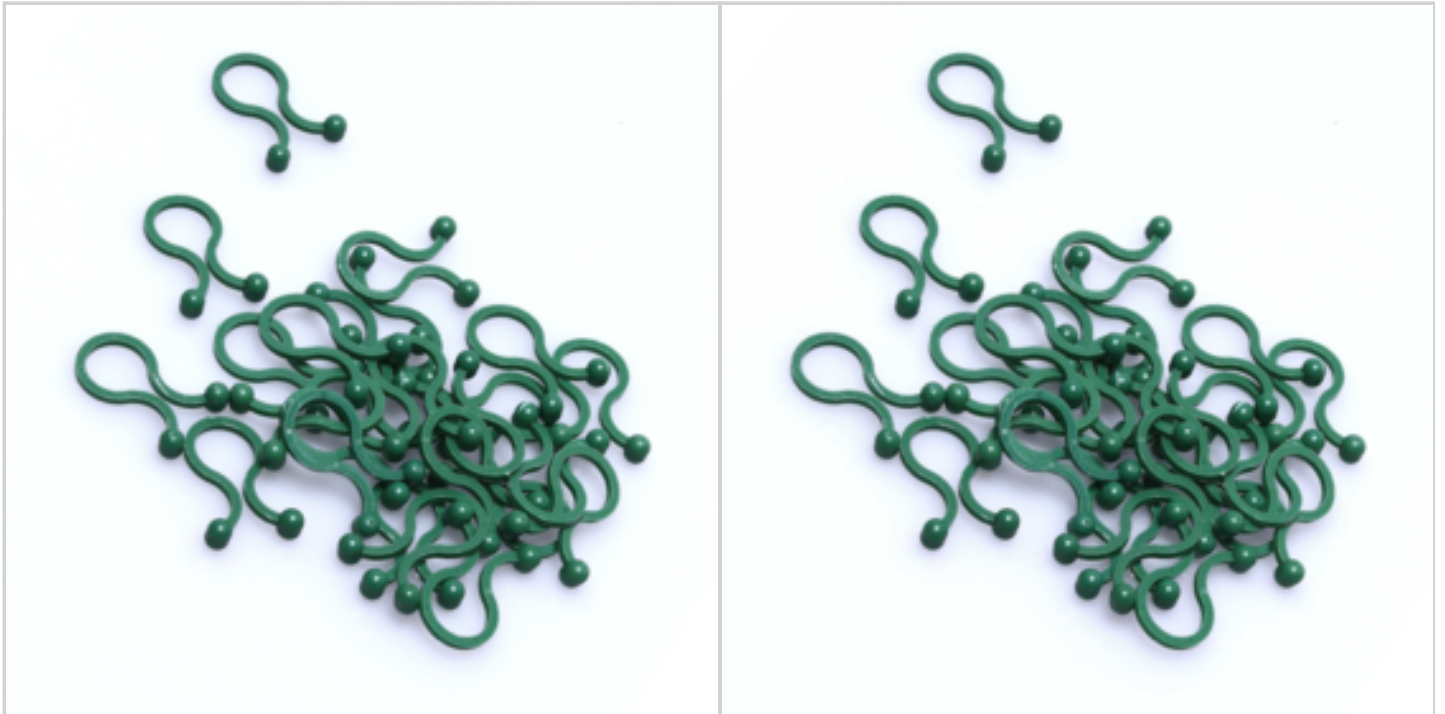

## X'MAS LIGHT CLIPS 24

Ref. 10609133

Set of 24 or 96 clips for Christmas.  
Ideal to hold in place tinsels, christmas tree branches...