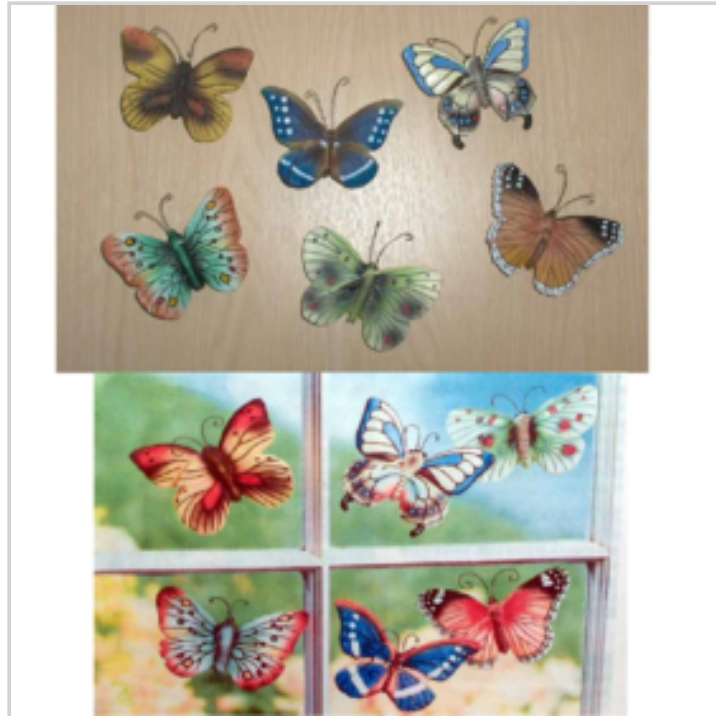

Price offer : OP16583 (price valid until : 18/04/2026)

S/6 BUTTERFLIES W/MAGNETS

Ref. 10391133

DETAILED INFO

Material : résine de polyester

Gross Weight : 650 gr.

Net Weight : 600 gr.

Size item : L 9 x w 2.5 x h 7 cm

Packaging: boite carton 26,5 x 12,5 x 7 cm

MOQ : 1

Customs Tariff Number : 8505199099

Note :

EAN : 3456850103915

Ref. : 10391133

Price : 4.45 €