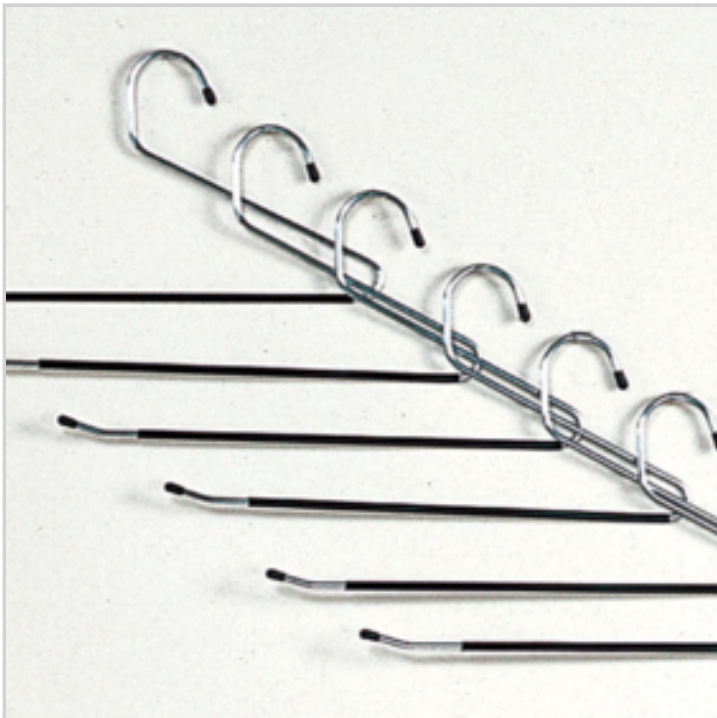

EAN : 3456852092859

Ref. : 20928135

Price : 16.88 €

Price offer : OP16528 (price valid until : 19/04/2026)

SET OF 12 SLACK HANGERS

Ref. 21381133

Keep your trousers and pants crease and wrinkle free.
 Open ended makes it easy to access your favorite slacks, trousers and jeans.
 Chrome plated metal finish with non slip covering.
 Last for years and years!

- Sturdy construction, Holds tight.
- Designed with non-slip grips on each end.
- Each divider extends from 14" – 21.25"

DETAILED INFO

Material : 96% ABS. 2% TPR

Gross Weight : 550 gr.

Net Weight : 440 gr.