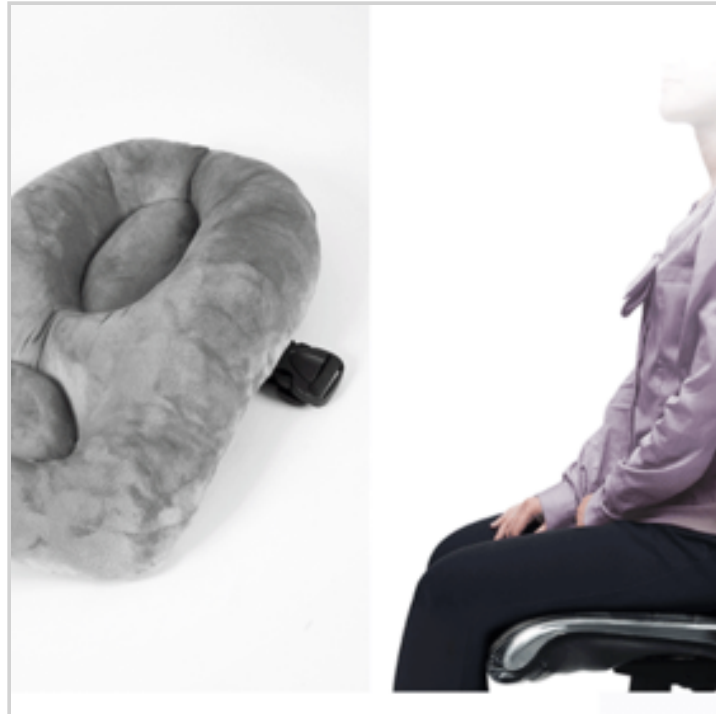

## POSTURE SUPPORT CUSHION

Ref. 72742133

Help improve your posture whilst you sit.

Cradles centre of your back to provide even support to your left and right sides.

Micro beads positioned in the centre (on each side) provide firm support for the lower back area.

Base of cushion positions your lower back so it provides support to your pelvic area.

Reversible

Material: Shell: 100% Polyester. Filling: 90% PP Cotton and 10% EPS