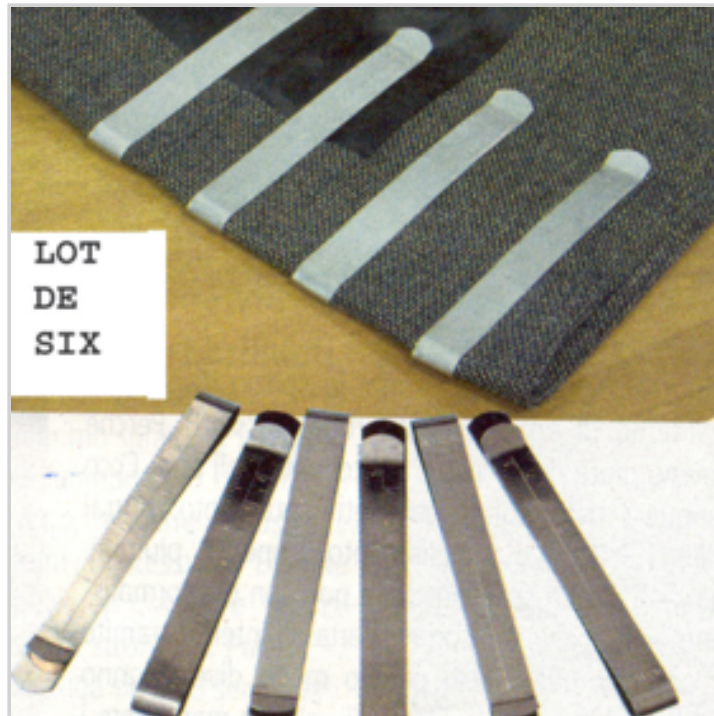

## S/6 S.S MEASURING HEM CLIPS

Ref. 20056633

Set of 6 hem clips

Achieve a perfectly straight hem every time with these handy non-pin clips complete with built-in measure to ensure straight, accurate hemlines  
With centimeters and inches graduations  
Stainless steel