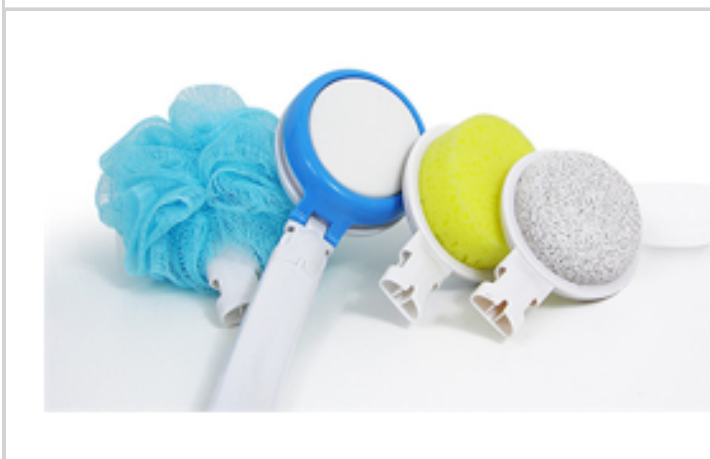

Price offer : OP16487 (price valid until : 20/04/2026)

15 PIECES SPA SYSTEM

Ref. 40402134

Scrub, smooth, soften, and soothe.

Set includes pumice brush, loofah brush, lotion applicator holder, 10 lotion applicators, body sponge and foldable long handle wand

- Long ergonomic handle for hard to reach areas
- No bending, twisting or straining – ideal for feet, legs, ankles, and back
- Easily apply lotions or gels all over your body
- Interchangeable heads help scrub, soften, soothe, or smooth your body
- Everything stores neatly in a zippered pouch

DETAILED INFO

Material : plastique, polyamide

Gross Weight : 530 gr.

Net Weight : 450 gr.

Size item : L 0 x w 0 x h 0 cm

Packaging: Boite VPC 21 x 15 x 10 cm

MOQ : 1

Customs Tariff Number : 96032980

Note :

EAN : 3456850404029

Ref. : 40402134

Price : 5.19 €