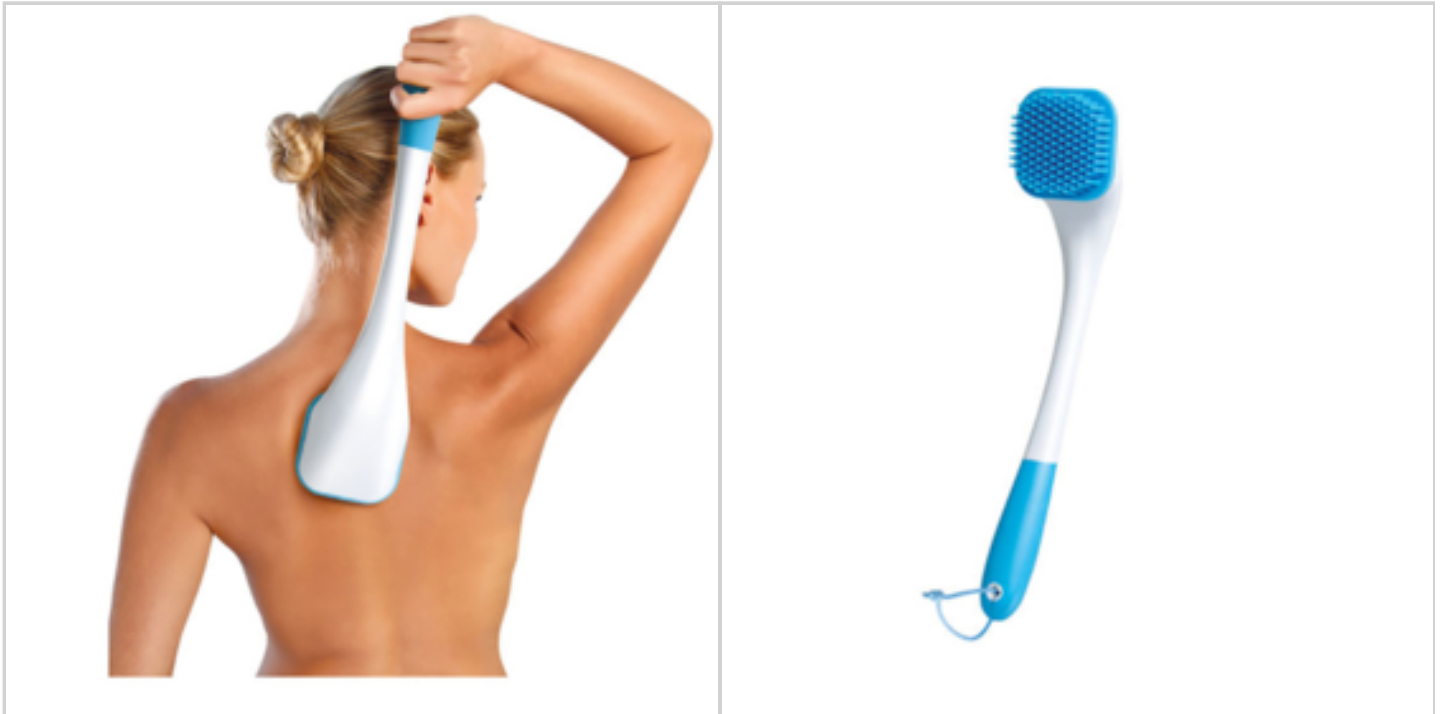

Price offer : OP16487 (price valid until : 21/04/2026)

LONG REACH SILICONE BRUSH

Ref. 40496133

Over 130 massaging bristles.

16" long to scrub those hard to reach areas

Rubberized handle for a good grip

Built-in lanyard for hanging when not in use.

Removable scrub head for easy cleaning.

DETAILED INFO

Material : plastique, silicone

Gross Weight : 210 gr.

Net Weight : 210 gr.

Size item : L 42 x w 8.5 x h 9.5 cm

Packaging: Boite carton

MOQ : 1

Customs Tariff Number : 9603298000

Note :

EAN : 3456850404968

Ref. : 40496133

Price : 4.71 €