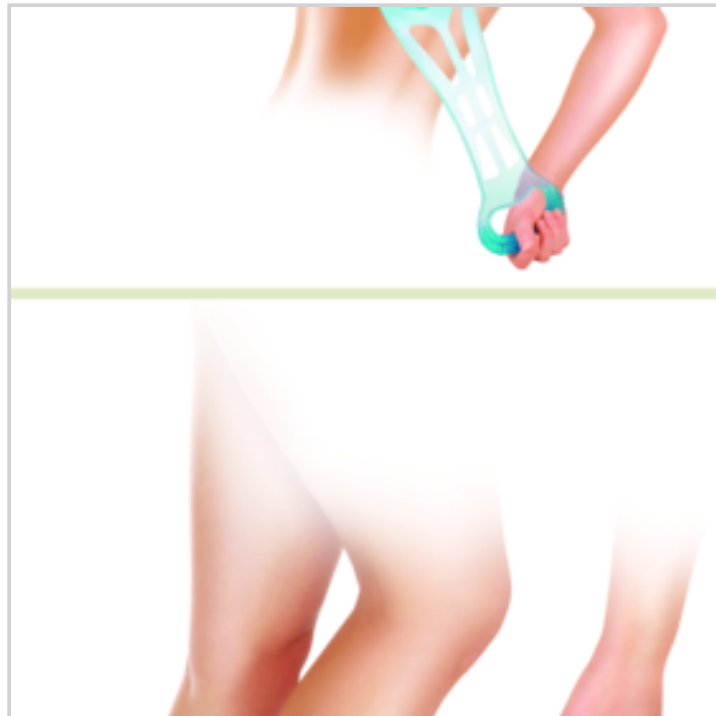

Note :

EAN : 3456850404968

Ref. : 40496133

Price : 4.71 €

Price offer : OP16487 (price valid until : 20/04/2026)

BACK SCRUBBER DUAL SIDED

Ref. 40539133

Combo large and small bristles side cleans every inch of your body...effortlessly.
 Body scrubbing side reverses to a nubbie side for a spa-like massage experience.
 Help stimulates circulation to sore, tired muscles.
 Massages sore muscles.
 Comfort grip handles lets you reach every inch of your body with ease.