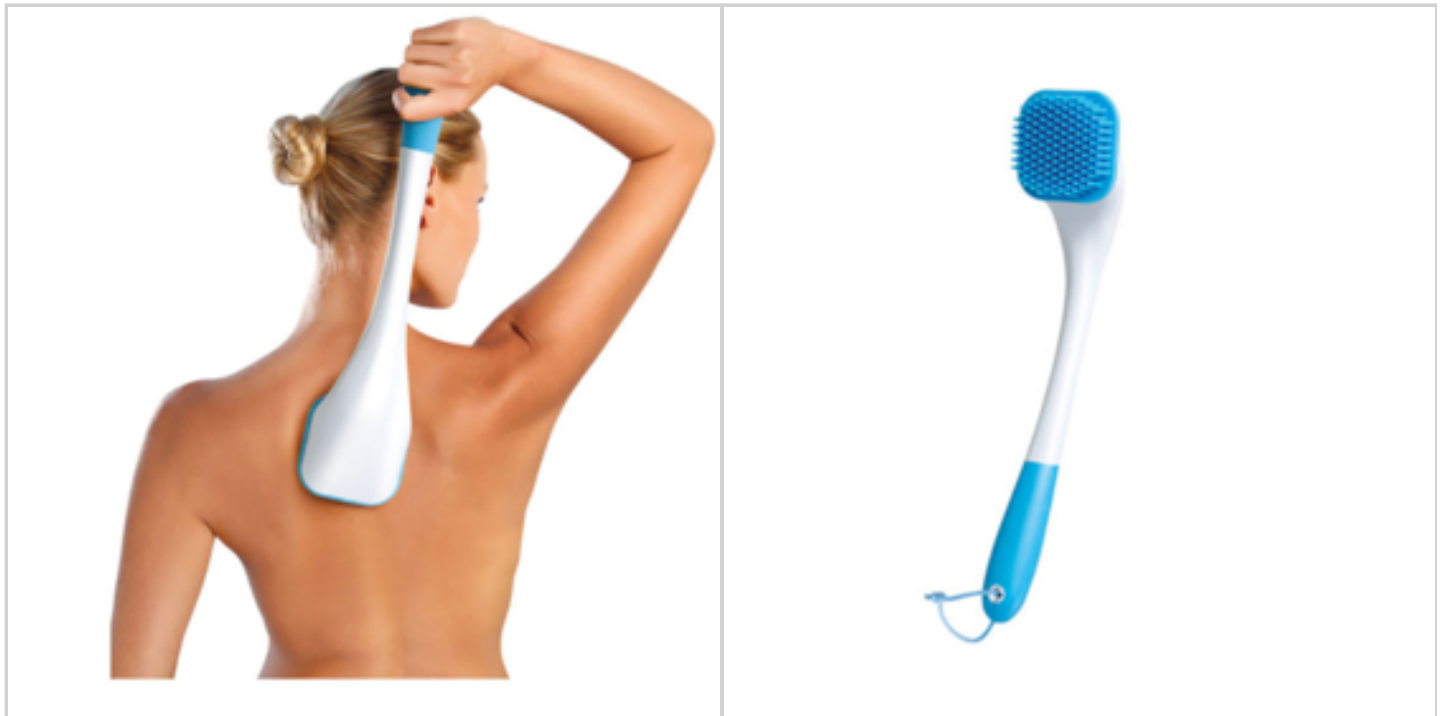

Note :

EAN : 3456854048533

Ref. : 40485133

Price : 6.13 €

Price offer : OP16487 (price valid until : 20/04/2026)

LONG REACH SILICONE BRUSH

Ref. 40496133

Over 130 massaging bristles.
 16" long to scrub those hard to reach areas
 Rubberized handle for a good grip
 Built-in lanyard for hanging when not in use.
 Removable scrub head for easy cleaning.

Note :

EAN : 3456850404968

Ref. : 40496133

Price : 4.71 €

Price offer : OP16487 (price valid until : 20/04/2026)

BACK SCRUBBER DUAL SIDED

Ref. 40539133

Combo large and small bristles side cleans every inch of your body...effortlessly.
 Body scrubbing side reverses to a nubbie side for a spa-like massage experience.
 Help stimulates circulation to sore, tired muscles.
 Massages sore muscles.
 Comfort grip handles lets you reach every inch of your body with ease.