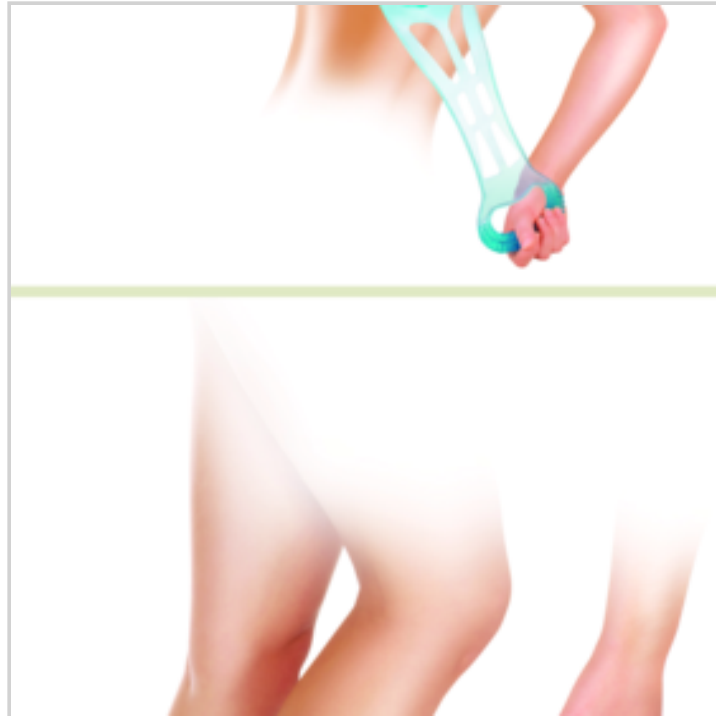

Ref. : 40496133

Price : 4.71 €

Price offer : OP16487 (price valid until : 21/04/2026)

BACK SCRUBBER DUAL SIDED

Ref. 40539133

Combo large and small bristles side cleans every inch of your body...effortlessly.
 Body scrubbing side reverses to a nubbie side for a spa-like massage experience.
 Help stimulates circulation to sore, tired muscles.
 Massages sore muscles.
 Comfort grip handles lets you reach every inch of your body with ease.