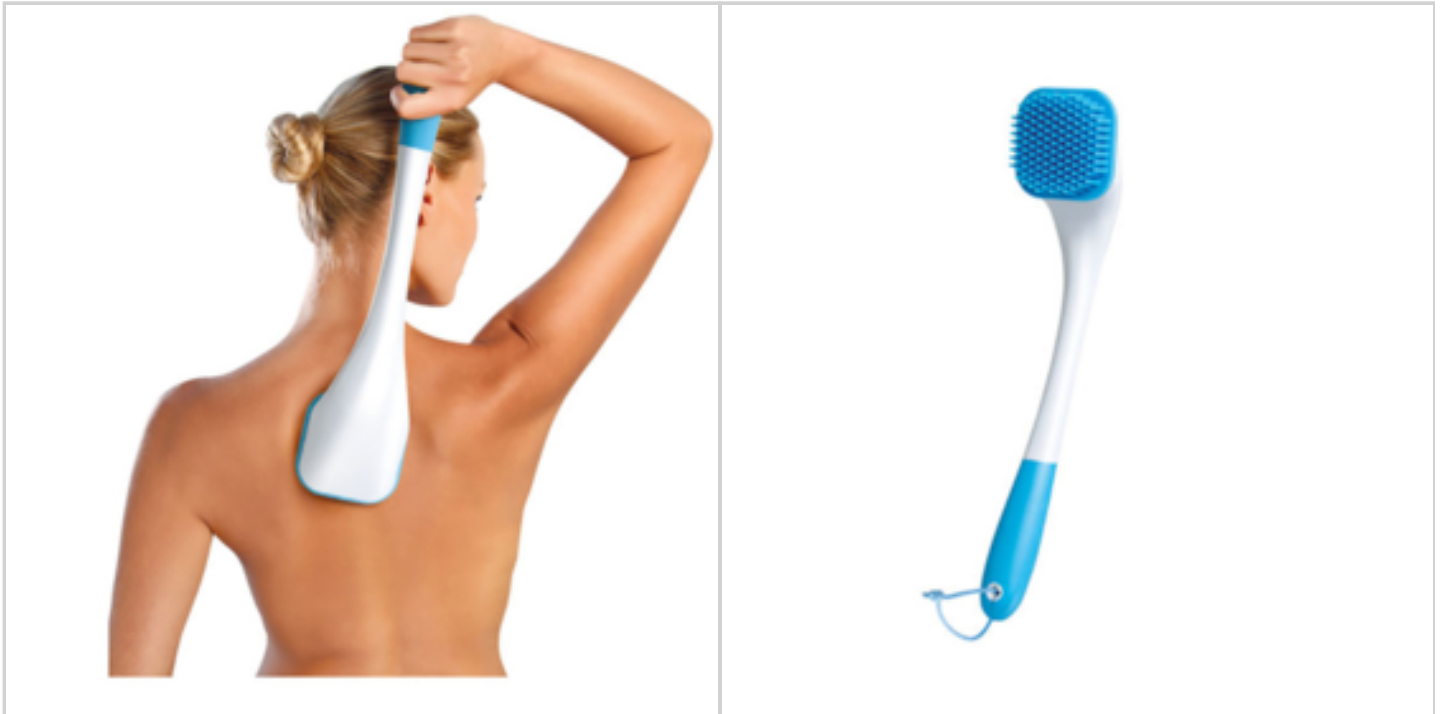

BACK SCRUBBER DUAL SIDED

Ref. 40539133

Combo large and small bristles side cleans every inch of your body...effortlessly.
 Body scrubbing side reverses to a nubbie side for a spa-like massage experience.
 Help stimulates circulation to sore, tired muscles.
 Massages sore muscles.
 Comfort grip handles lets you reach every inch of your body with ease.

Note : [BBB5482 / 360P](#)

EAN : 3456850405392

Ref. : 40539133

Price : 10.05 €

Price offer : OP16481 (price valid until : 18/04/2026)

LONG REACH SILICONE BRUSH

Ref. 40496133

Over 130 massaging bristles.
 16" long to scrub those hard to reach areas
 Rubberized handle for a good grip
 Built-in lanyard for hanging when not in use.
 Removable scrub head for easy cleaning.