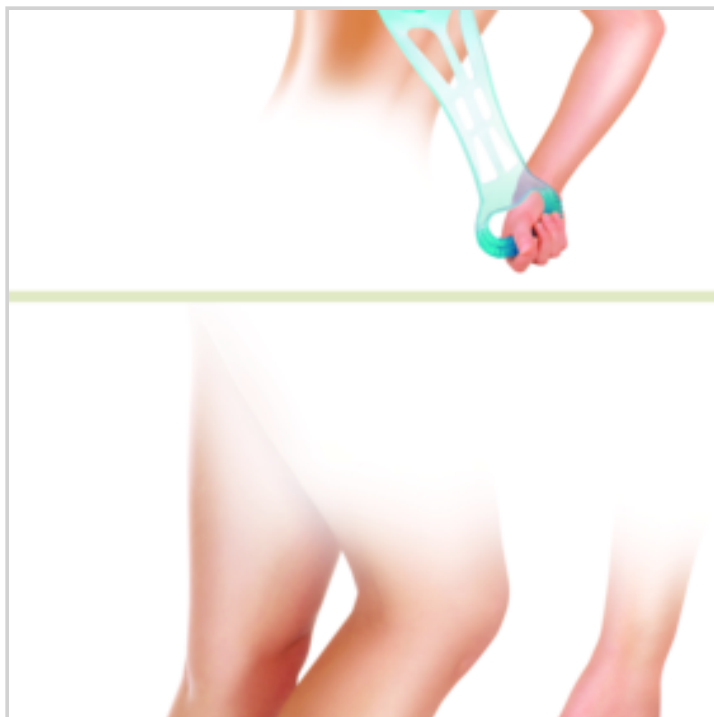

BACK SCRUBBER DUAL SIDED

Ref. 40539133

Combo large and small bristles side cleans every inch of your body...effortlessly.
 Body scrubbing side reverses to a nubbie side for a spa-like massage experience.
 Help stimulates circulation to sore, tired muscles.
 Massages sore muscles.
 Comfort grip handles lets you reach every inch of your body with ease.