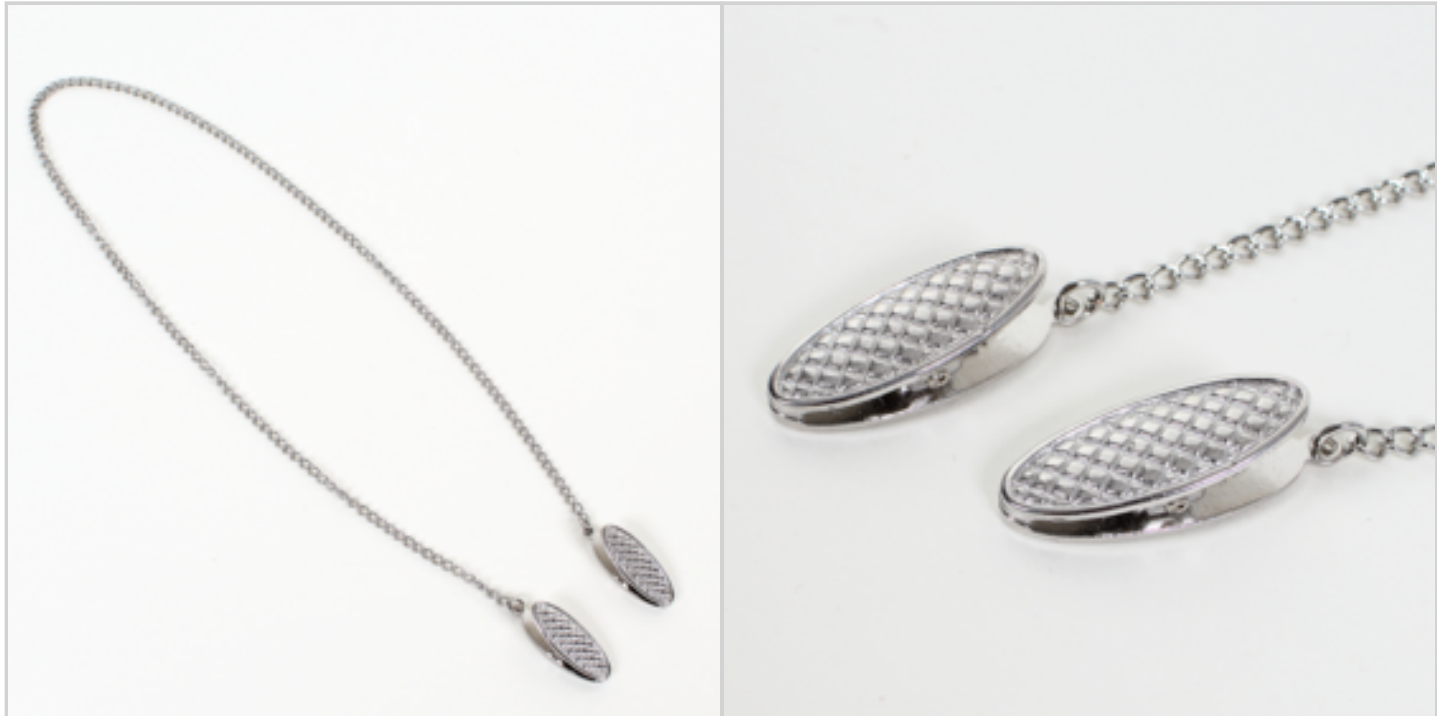

## SHOWER SCRUBBER

Ref. 40257133

This scrubber mat is ideal for cleaning the areas difficult to reach such as feet  
 Fixation with suction cups.  
 It can be fixed either on the shower tray or on the bottom of the bathtub.  
 You can spread the shower gel directly on the scrubber

Make sure your napkin stays exactly where you need it.

This napkin neck chain grips the edges of your napkin, protecting clothes from errant drips of soup or sauce.

2 clips grip the edges of your napkin