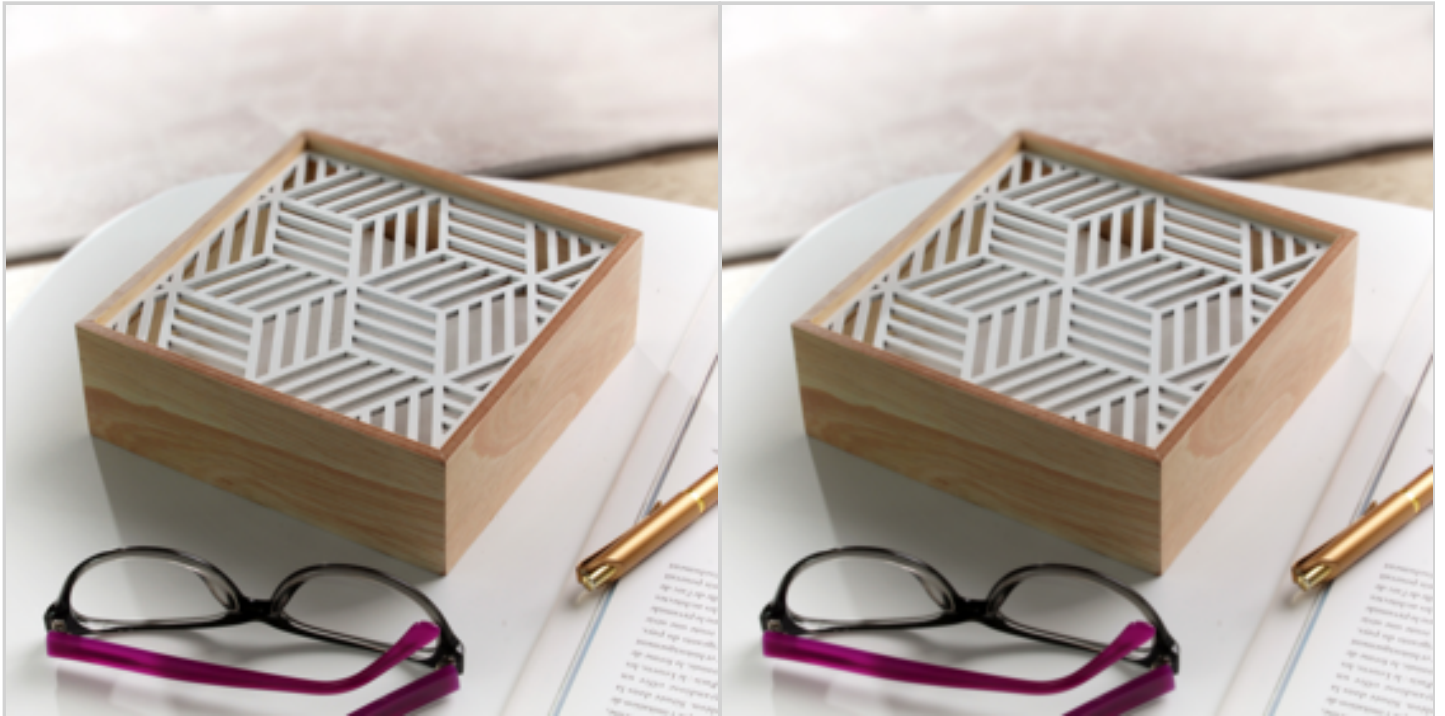

Price offer : OP16314 (price valid until : 19/04/2026)

HUMIDITY ABSORBER WOODEN BOX - FLINGA

Ref. 51496133

+ 1 REFILL

Made in France.

DETAILED INFO

Material : Bois certifié FSC

Gross Weight : 400 gr.

Net Weight : 370 gr.

Size item : L 0 x w 0 x h 0 cm

Packaging: Boite carton avec fenêtre

MOQ : 1

Customs Tariff Number :

Note :

EAN : 3240211011823

Ref. : 51496133

Price : 10.98 €