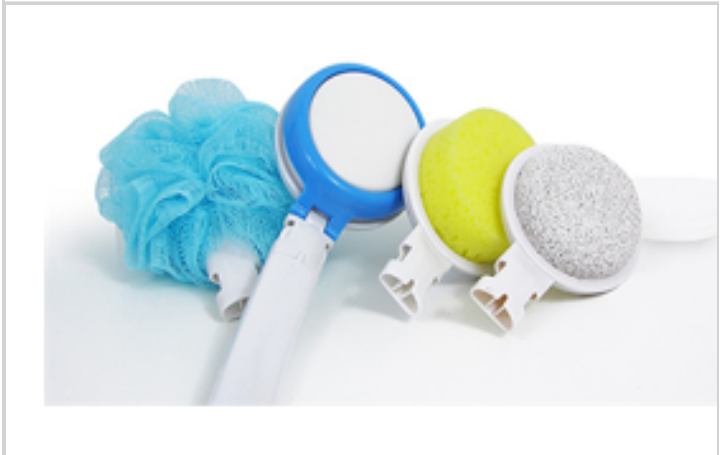

Ref. : 40168133

Price : 2.27 €

Price offer : OP16309 (price valid until : 18/04/2026)

15 PIECES SPA SYSTEM

Ref. 40402134

Scrub, smooth, soften, and soothe.

Set includes pumice brush, loofah brush, lotion applicator holder, 10 lotion applicators, body sponge and foldable long handle wand