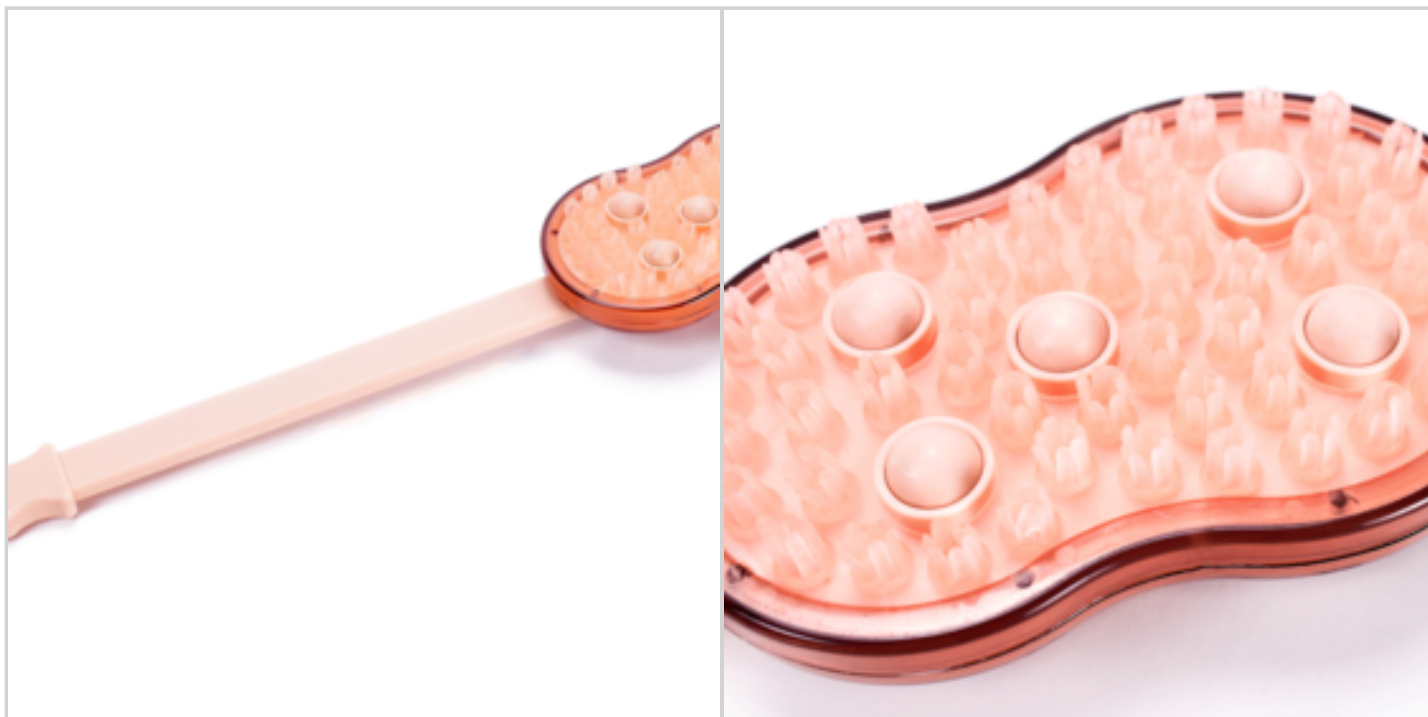

For hard to reach areas

- Silicone bristles softly scrub tops of toes
- Pumice stone area gently smooths away rough skin
- Short bristles for scrubbing back of foot
- Rubberized handle prevents slipping when wet
- Easy to reach bottom of foot
- Folds for easy storage
- Hook for hanging
- Mold resistant

Note :

EAN : 3456850722734

Ref. : 72273133

Price : 7.33 €

Price offer : OP16309 (price valid until : 18/04/2026)

2 IN 1 BATH BRUSH

Ref. 40217133

This bath brush can be filled with shower gel.
The massage balls spread the shower gel.
with removable handle

2 faces :

1 with pumice stone

1 with 5 massage balls and soft pins

Shower gel tank with a cap

DETAILED INFO

Material : Plastique

Gross Weight : 180 gr.

Net Weight : 0 gr.