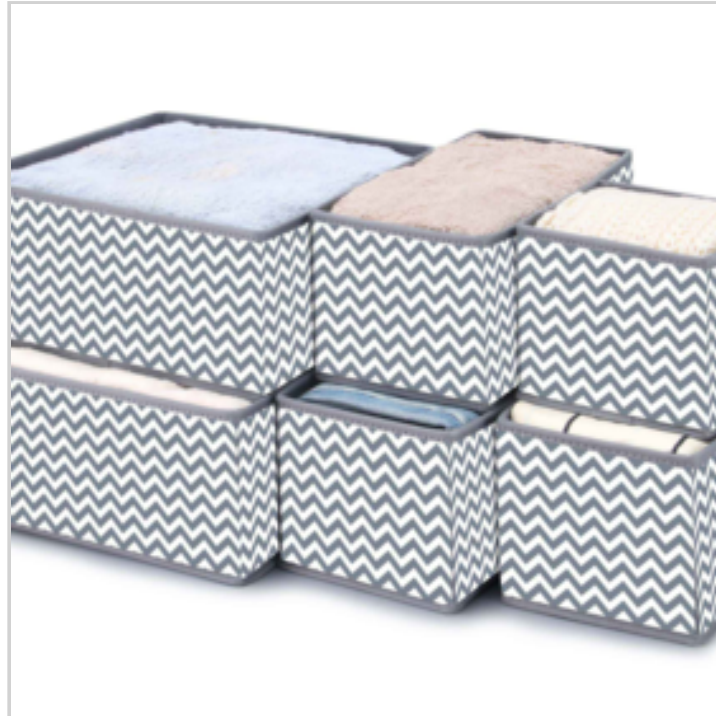

Price offer : OP16306 (price valid until : 18/04/2026)

S/6 DRAWER ORGANIZERS GREY COLOR WAVE PATTERN

Ref. 21765133

DETAILED INFO

Material : intissé 75gr, carton 1000gr

Gross Weight : 130 gr.

Net Weight : 120 gr.

Size item : L 0 x w 0 x h 0 cm

Packaging: sachet plastique 60*33*3cm

MOQ : 1

Customs Tariff Number : 4202921900

Note :

EAN : 3456850217650

Ref. : 21765133

Price : 4.94 €
+ 0.07 € eco-share