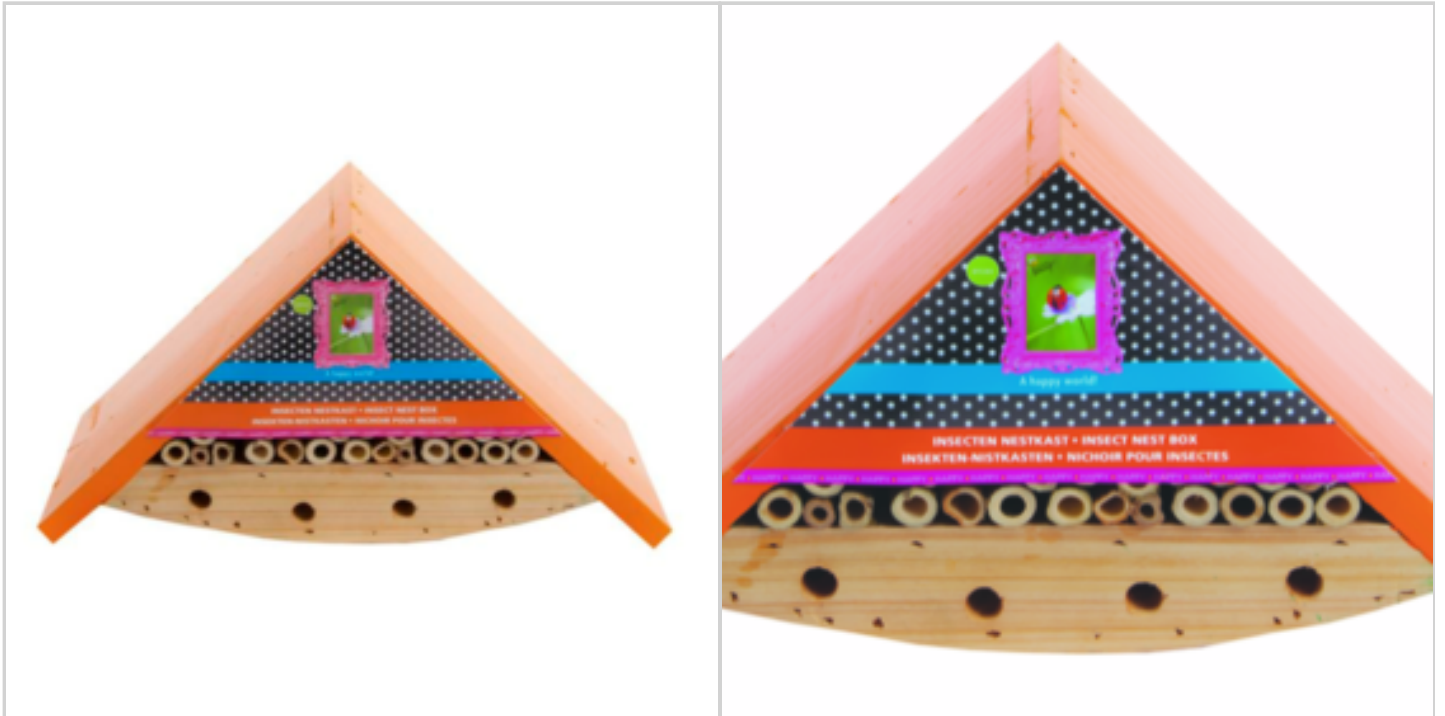

Price offer : OP16302 (price valid until : 18/04/2026)

BUZZY BIRD BEE HOTEL TRIANGLE

Ref. 81688133

DETAILED INFO

Material : Bois

Gross Weight : 0 gr.

Net Weight : 830 gr.

Size item : L 0 x w 0 x h 0 cm

SPRAYMAN WATERCAN COLOR BLUE

Ref. 81693134

DETAILED INFO

Material : plastique

Gross Weight : 170 gr.

Net Weight : 170 gr.

Size item : L 0 x w 0 x h 0 cm

Packaging: sachet plastique