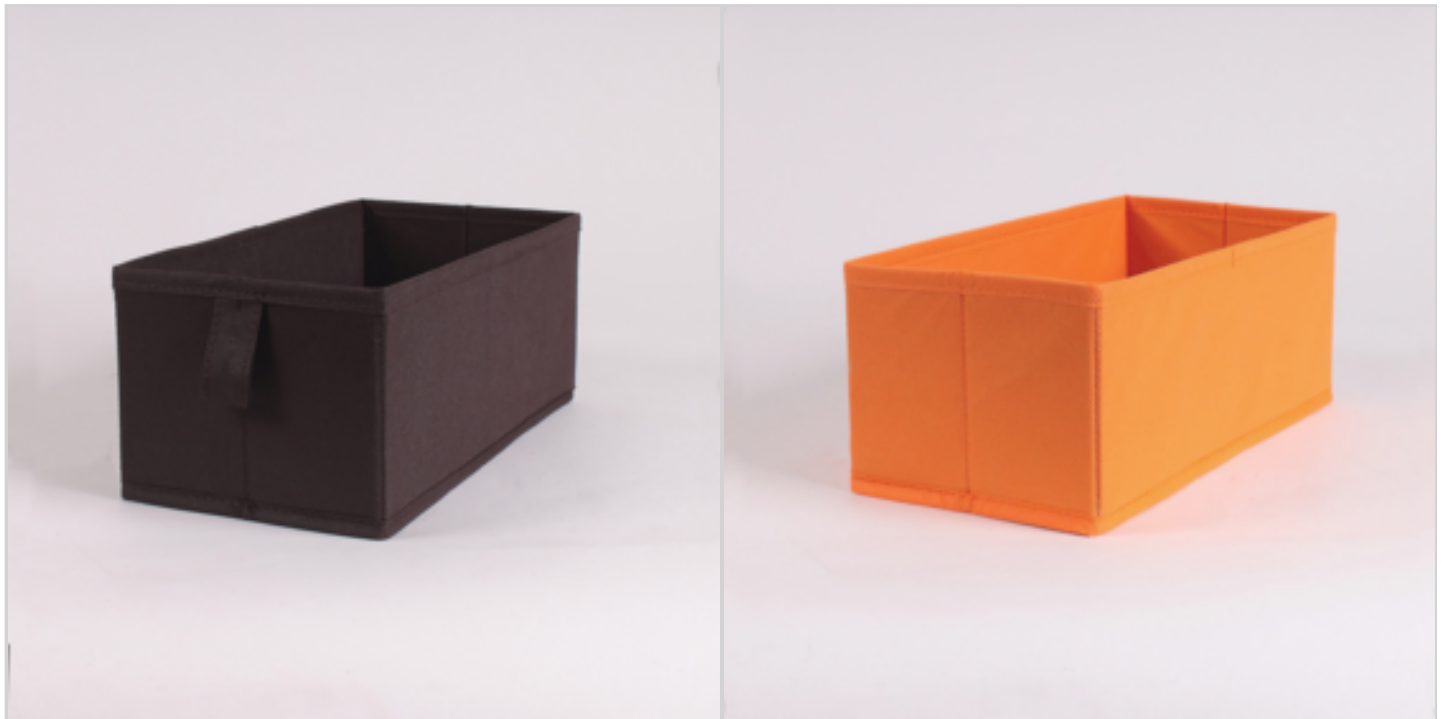

Price offer : OP16252 (price valid until : 19/04/2026)

**FOLDABLE NON WOVEN SMALL SIZE DRAWER
COLOR 28 X 14 X 11 CM GREY**

Ref. 21293134

DETAILED INFO

Material : carton et intissé

Gross Weight : 140 gr.

Net Weight : 130 gr.

Size item : L 0 x w 0 x h 0 cm

Packaging: sachet 28x1.5x1.5cm

MOQ : 1

Customs Tariff Number : 4819600000

Note :

EAN : 3700563703468

Ref. : 21293134

Price : 0.89 €
+ 0.07 € eco-share