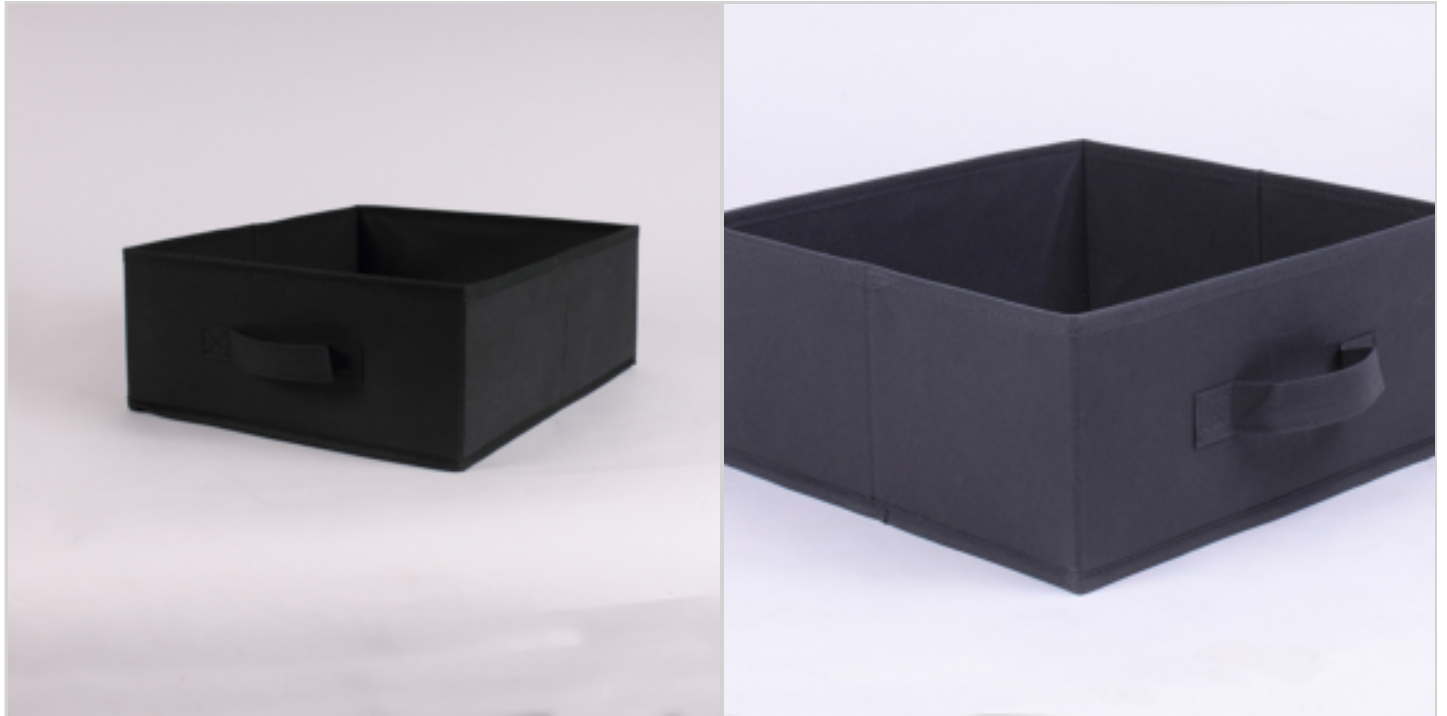

Price offer : OP16252 (price valid until : 19/04/2026)

FOLDABLE NON WOVEN DRAWER 28 X 28 X 13 CM GREY COLOR

Ref. 21274134

DETAILED INFO

Material : carton et intissé

Gross Weight : 400 gr.

Net Weight : 200 gr.

Size item : L 0 x w 0 x h 0 cm

Packaging: sous sachet 28x14x1.5cm

MOQ : 1

Customs Tariff Number : 4819600000

Note :

EAN : 3700563703291

Ref. : 21274134

Price : 0.97 €
+ 0.07 € eco-share