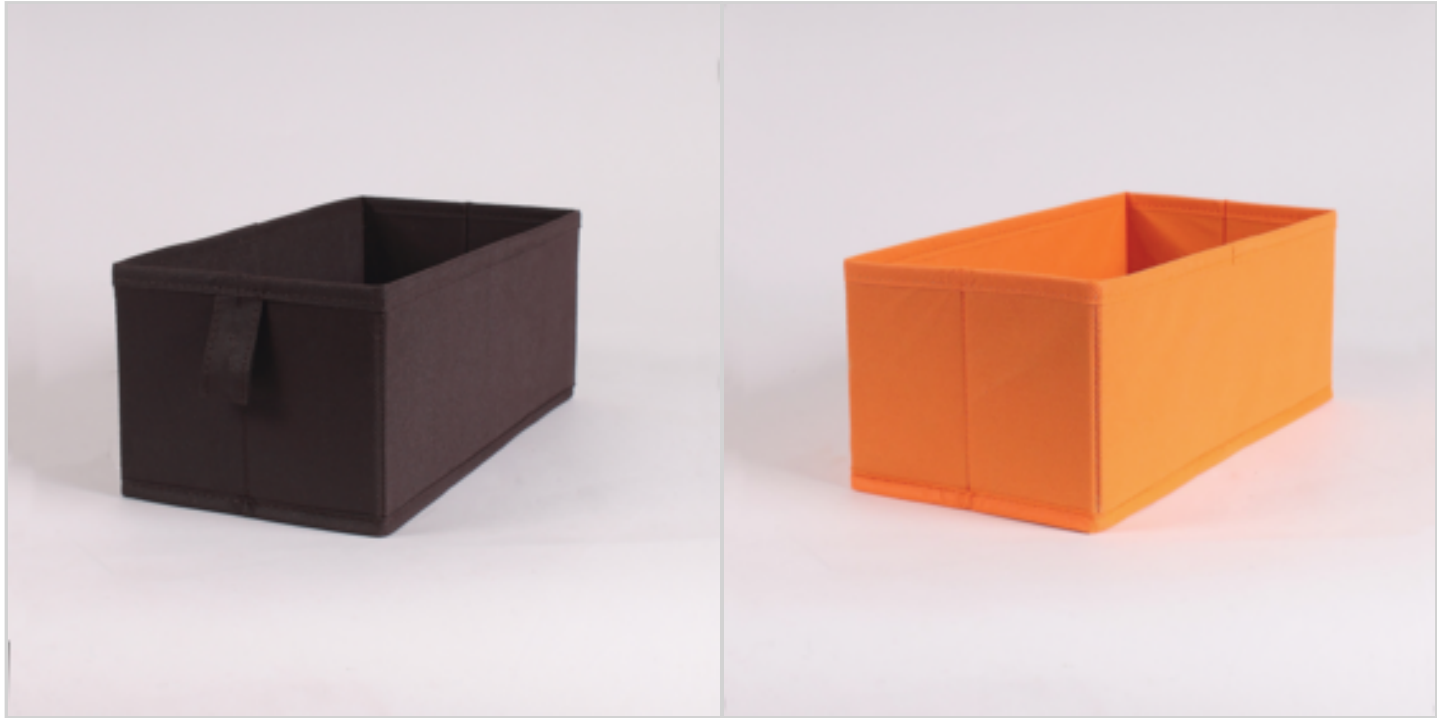

Price offer : OP16252 (price valid until : 19/04/2026)

**FOLDABLE NON WOVEN SMALL SIZE DRAWER
COLOR 28 X 14 X 11 CM BLACK**

Ref. 21293133

DETAILED INFO

Material : carton et intissé

Gross Weight : 150 gr.

Net Weight : 140 gr.

Size item : L 0 x w 0 x h 0 cm

Packaging: sachet 28x1.5x1.5cm

MOQ : 1

Customs Tariff Number : 4819600000

Note :

EAN : 3700563703499

Ref. : 21293133

Price : 0.89 €
+ 0.07 € eco-share