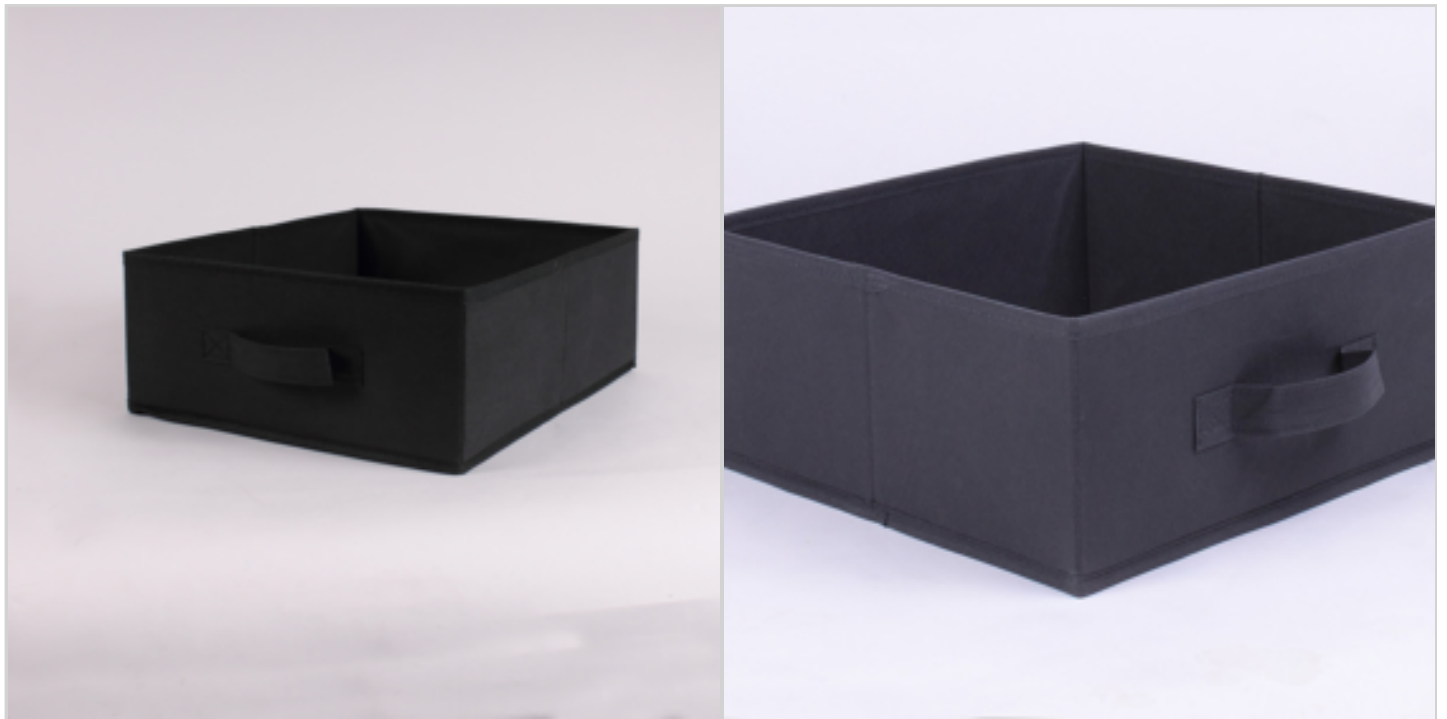

## FOLDABLE NON WOOVEN DRAWER 28 X 28 X 13 CM FUCHSIA COLOR

Ref. 21274138