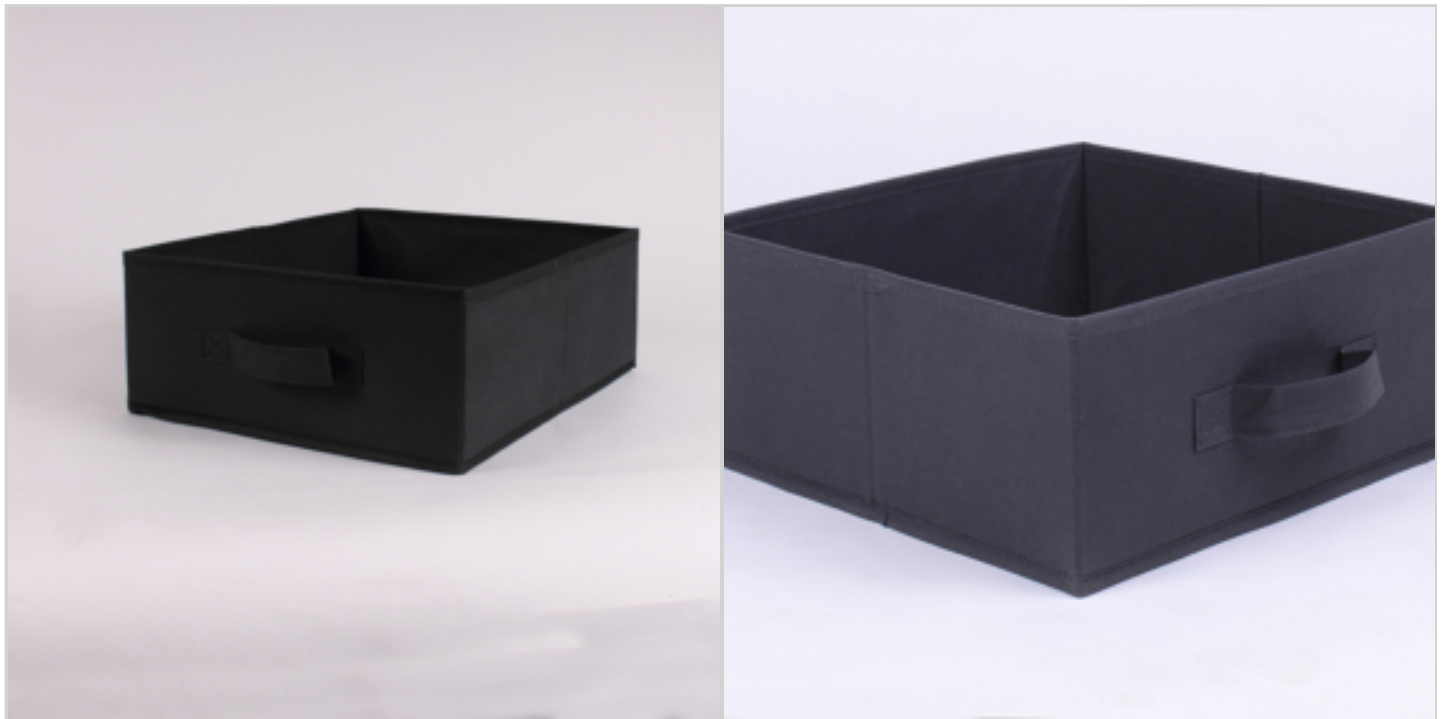

Price offer : OP16252 (price valid until : 20/04/2026)

**FOLDABLE NON WOVEN DRAWER 28 X 28 X 13
CM LIGHT BROWN COLOR**

Ref. 21274136

DETAILED INFO

Material : carton et intissé

Gross Weight : 400 gr.

Net Weight : 200 gr.

Size item : L 0 x w 0 x h 0 cm

Packaging: sous sachet 28x14x1.5cm

MOQ : 1

Customs Tariff Number : 4819600000

Note :

EAN : 3700563703314

Ref. : 21274136

Price : 0.97 €
+ 0.07 € eco-share