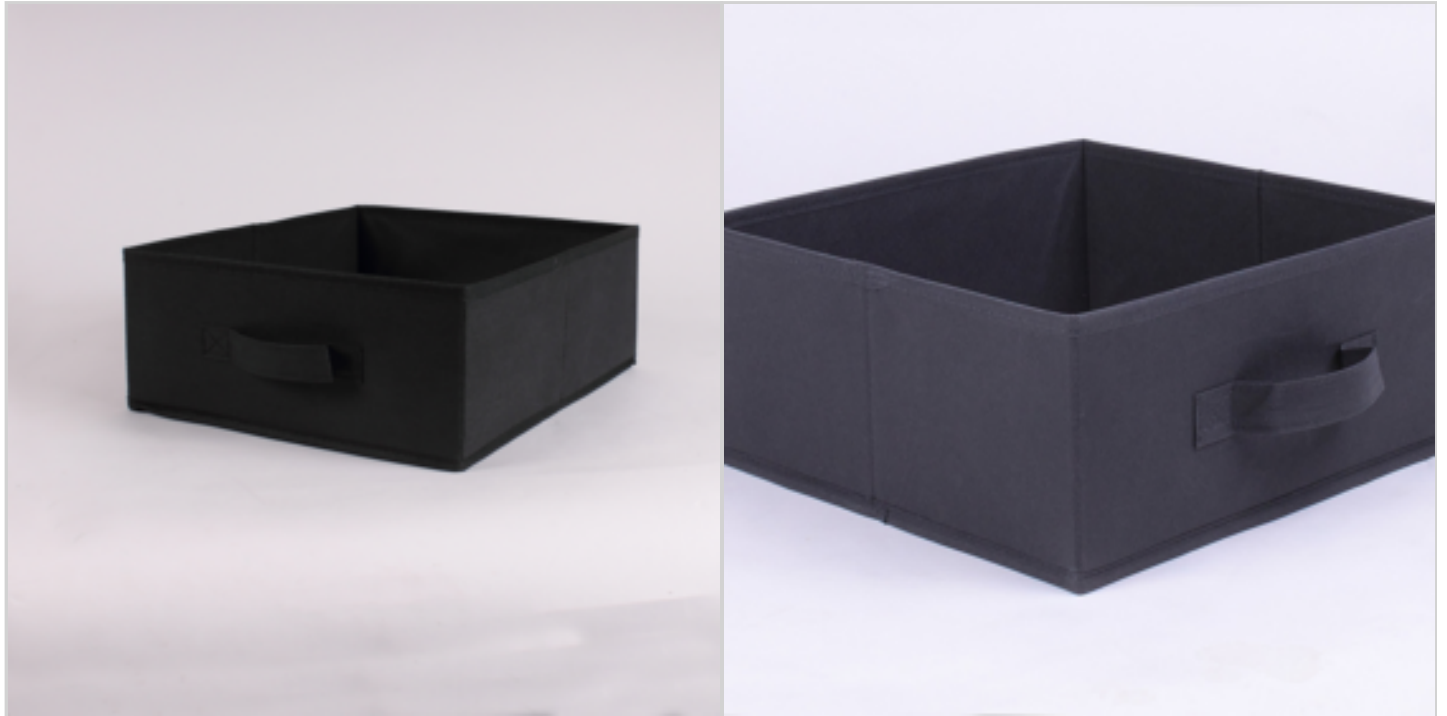

Price offer : OP16252 (price valid until : 19/04/2026)

FOLDABLE NON WOVEN DRAWER 28 X 28 X 13 CM BLACK COLOR

Ref. 21274133

DETAILED INFO

Material : carton et intissé

Gross Weight : 400 gr.

Net Weight : 200 gr.

Price offer : OP16252 (price valid until : 19/04/2026)

**FOLDABLE NON WOOVEN DRAWER 28 X 28 X 13
CM DARK BROWN COLOR**

Ref. 21274140

DETAILED INFO

Material : carton et intissé

Gross Weight : 400 gr.

Net Weight : 200 gr.