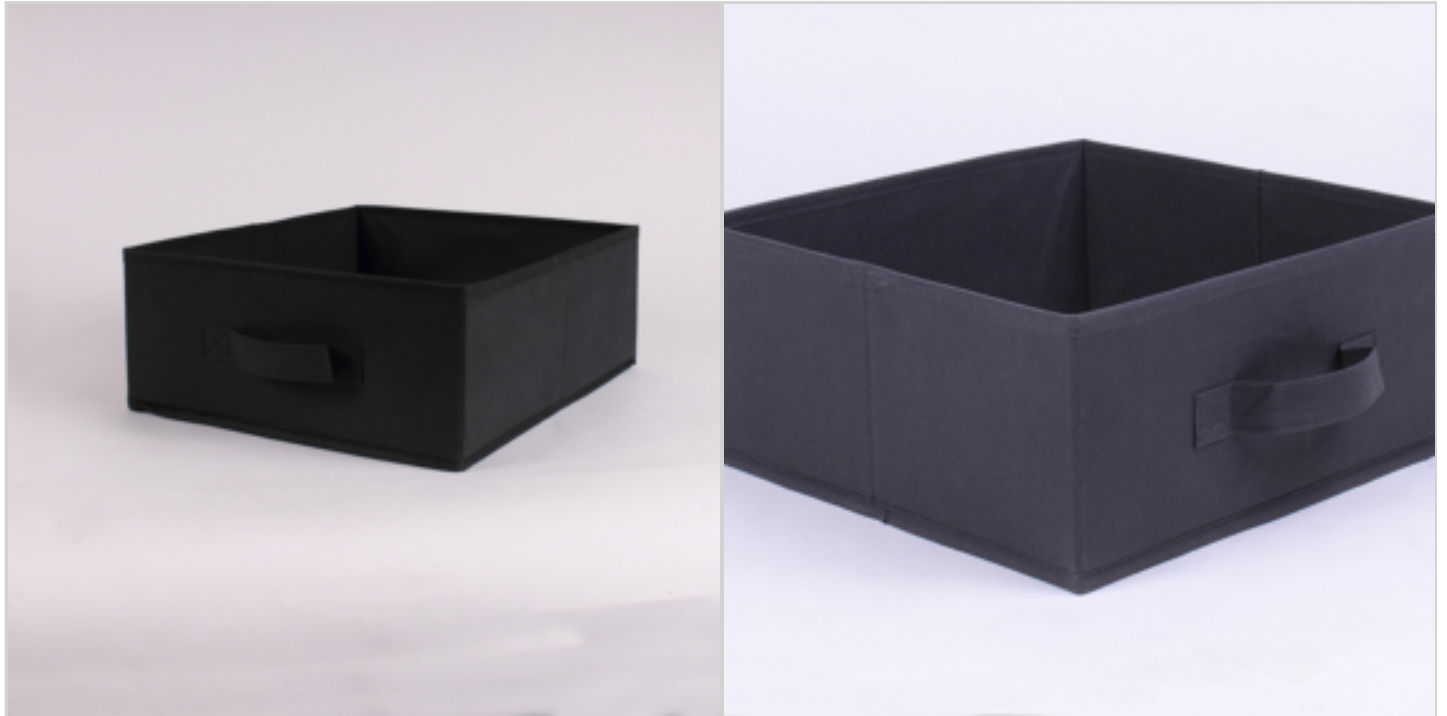

Price offer : OP16252 (price valid until : 19/04/2026)

**FOLDABLE NON WOOVEN DRAWER 28 X 28 X 13
CM FUCHSIA COLOR**

Ref. 21274138

DETAILED INFO

Material : carton et intissé

Gross Weight : 400 gr.

Net Weight : 200 gr.

Size item : L 0 x w 0 x h 0 cm

Packaging: sous sachet 28x14x1.5cm

MOQ : 1

Customs Tariff Number : 4819600000

Note :

EAN : 3700563703338

Ref. : 21274138

Price : 0.97 €
+ 0.07 € eco-share