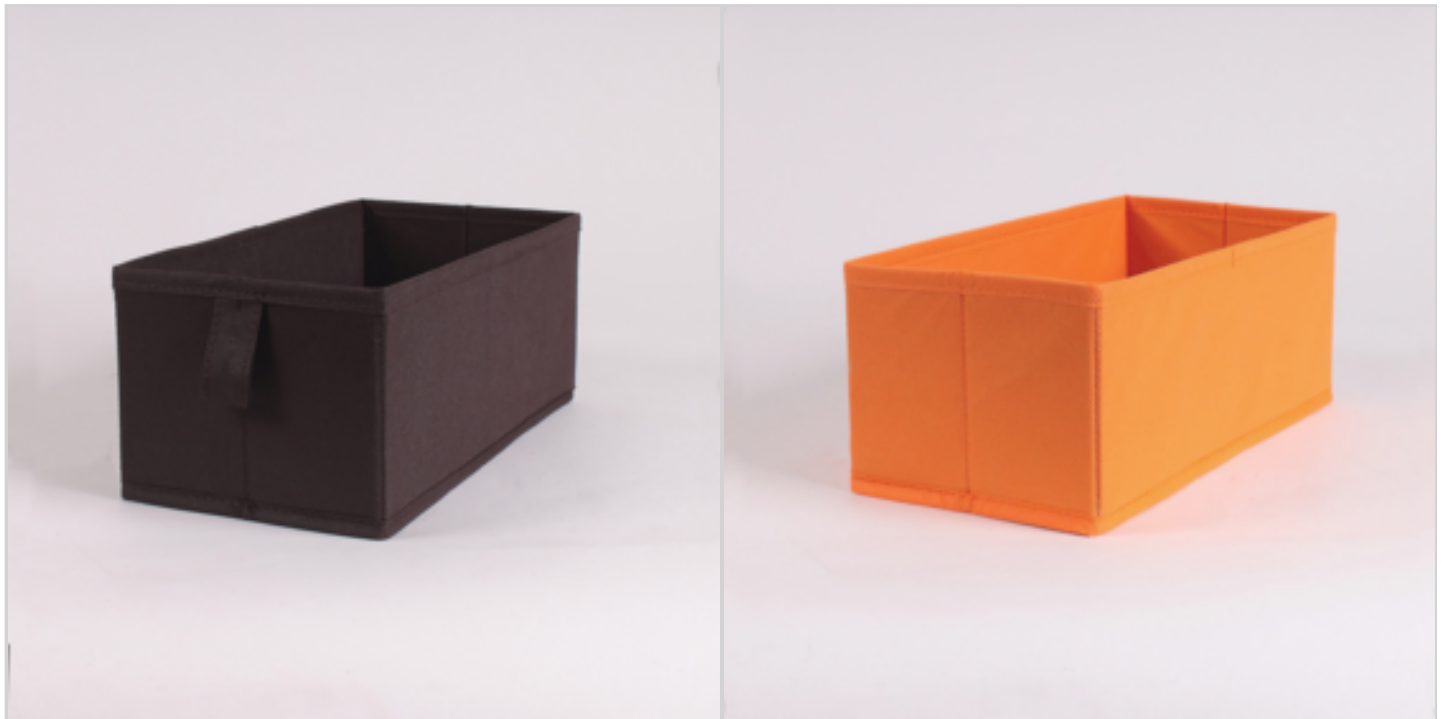

Price offer : OP16252 (price valid until : 20/04/2026)

**FOLDABLE NON WOVEN SMALL SIZE DRAWER
COLOR 28 X 14 X 11 CM GREY**

Ref. 21293134

DETAILED INFO

Material : carton et intissé

Gross Weight : 140 gr.

Net Weight : 130 gr.

Size item : L 0 x w 0 x h 0 cm

Packaging: sachet 28x1.5x1.5cm

MOQ : 1

Customs Tariff Number : 4819600000

Note :

EAN : 3700563703468

Ref. : 21293134

Price : 0.89 €
+ 0.07 € eco-share