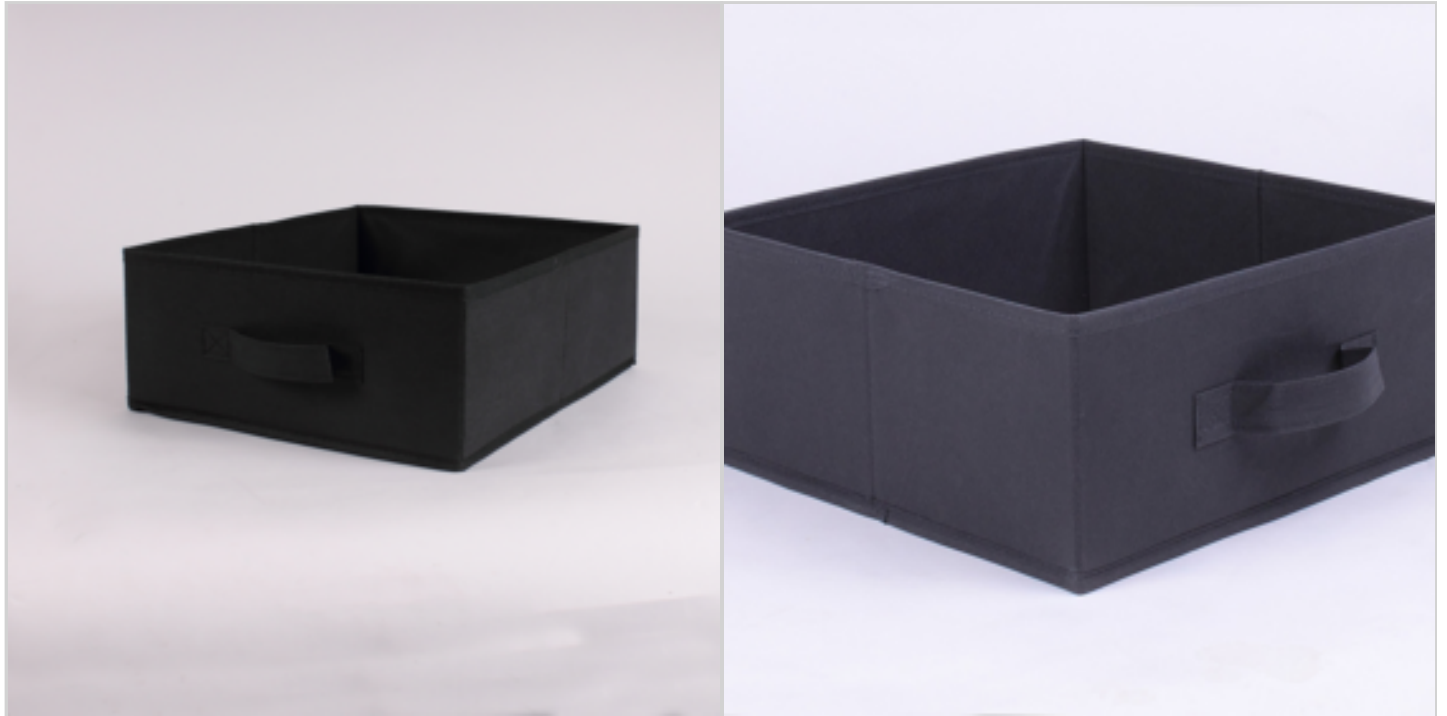

Price offer : OP16252 (price valid until : 19/04/2026)

FOLDABLE NON WOVEN DRAWER 28 X 28 X 13 CM BLACK COLOR

Ref. 21274133

DETAILED INFO

Material : carton et intissé

Gross Weight : 400 gr.

Net Weight : 200 gr.

Size item : L 0 x w 0 x h 0 cm

Packaging: sous sachet 28x14x1.5cm

MOQ : 1

Customs Tariff Number : 4819600000

Note :

EAN : 3700563703284

Ref. : 21274133

Price : 0.97 €
+ 0.07 € eco-share