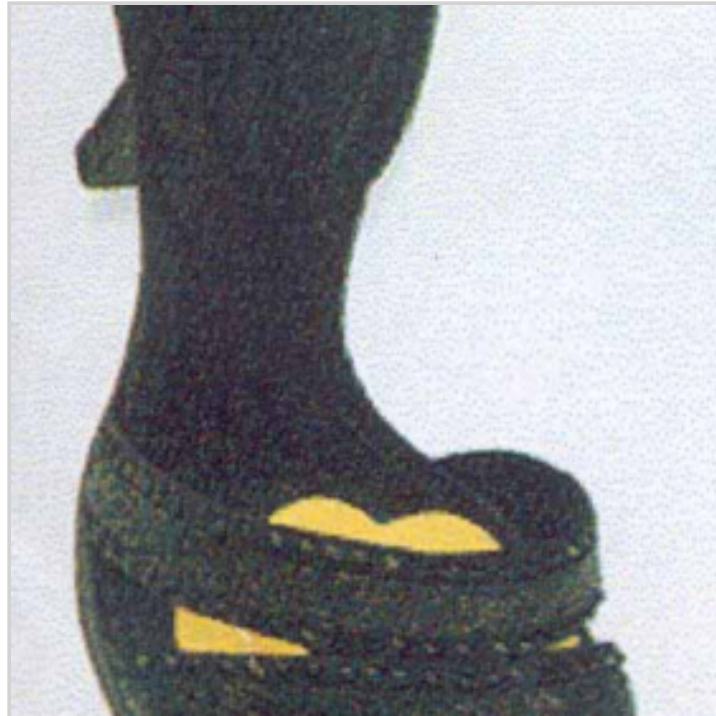

Price offer : OP16219 (price valid until : 19/04/2026)

S/2 SHOE PAD SKIN COLOR

Ref. 70619133

Pair of anti-slip soles:

- to adopt to no longer slip in your favorite heels
- prevent calluses
- bring comfort to the walk
- adhesive tape on the back

Price offer : OP16219 (price valid until : 19/04/2026)

S/2 FLOWER SHAPE SHOE PAD

Ref. 70620133

Pair of 1/2 special metatarsal soles:

- Ideal solution to no longer slip in your favorite heels:
- Prevent irritation and friction
- Prevents calluses and blisters
- adhesive tape on the back