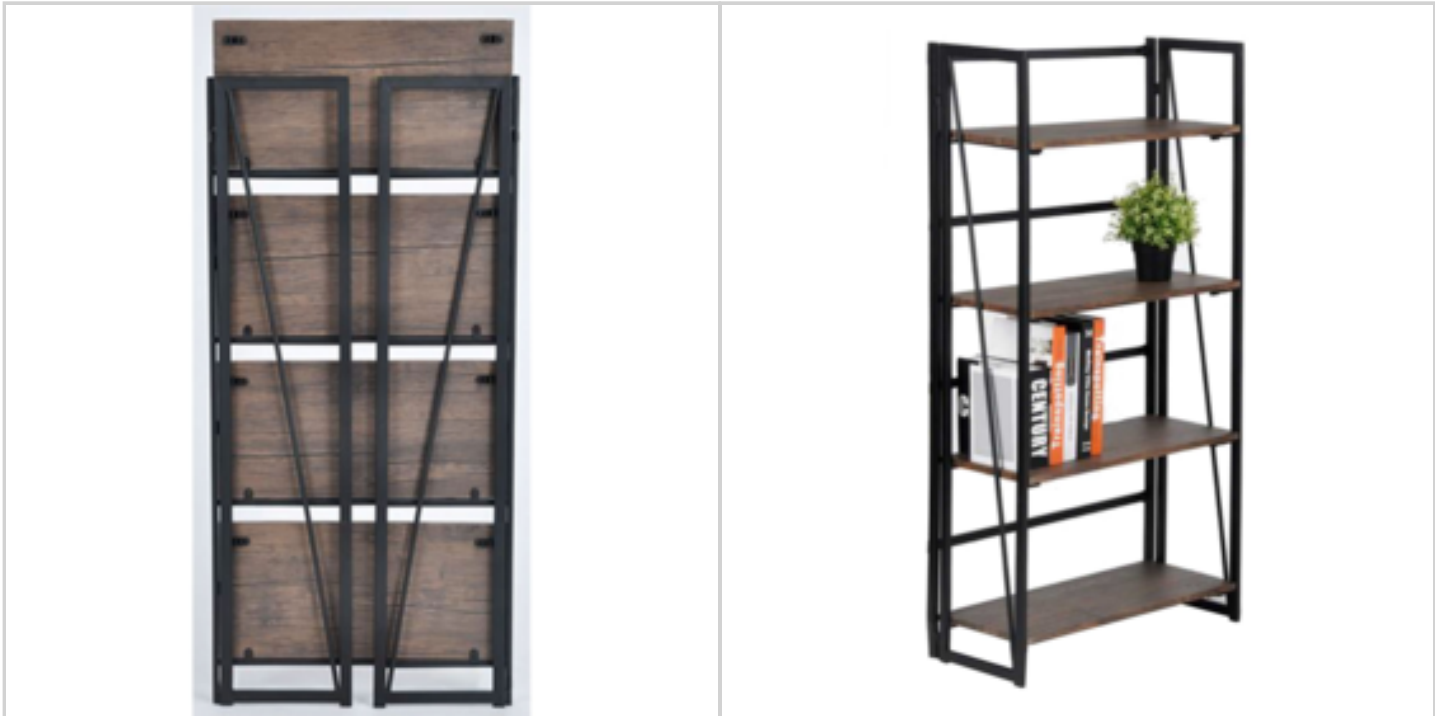

Price offer : OP16214 (price valid until : 17/04/2026)

SHELVES BACK METAL FRAME

Ref. 11191133

DETAILED INFO

Material :

Gross Weight : 11000 gr.

Net Weight : 16500 gr.

Size item : L 0 x w 0 x h 0 cm

Packaging: carton 152*74*7 cm

MOQ : 1

Customs Tariff Number : 94032080

Note : 40 disponibles

EAN : 6970011010746

Ref. : 11191133

Price : 40.25 €
+ 2.20 € eco-share