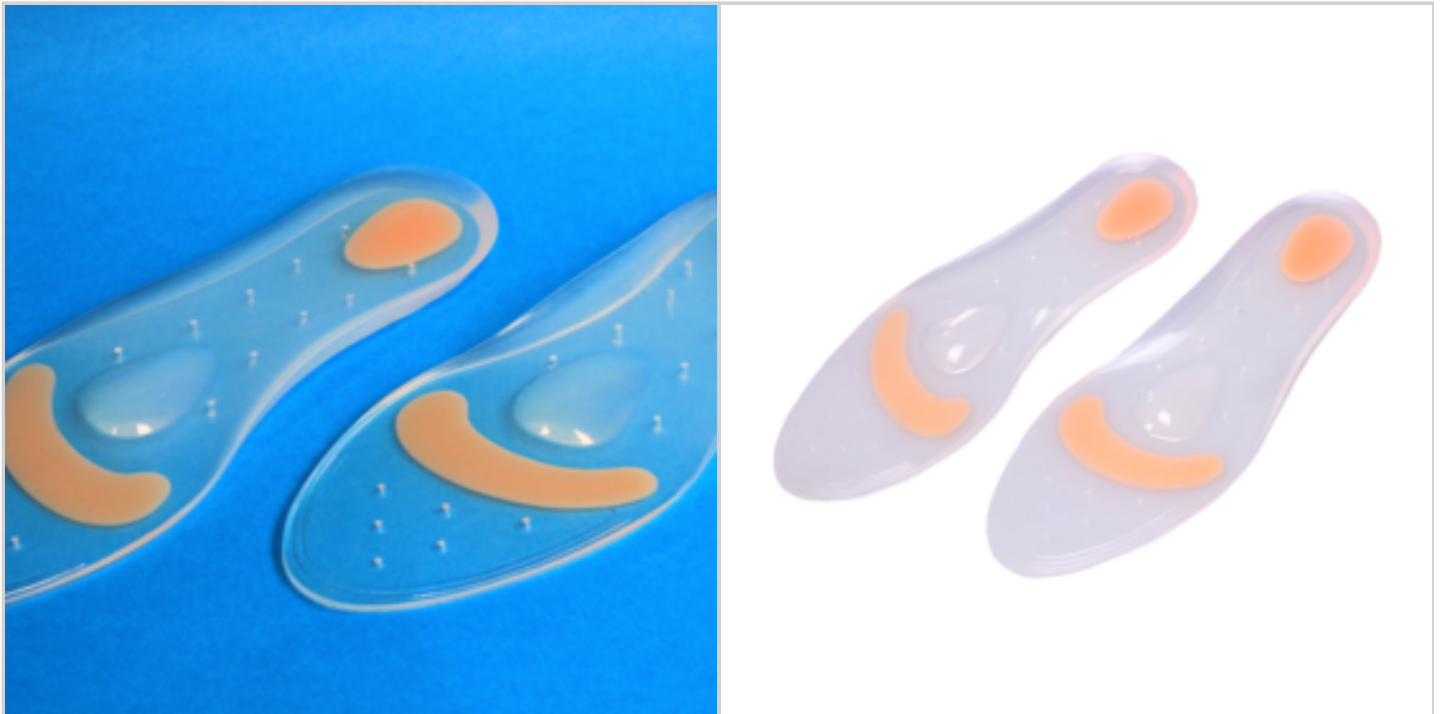

## SILICONE INSOLE 25 CM

Ref. 70646634

Transparent soles with reinforced parts - orange color