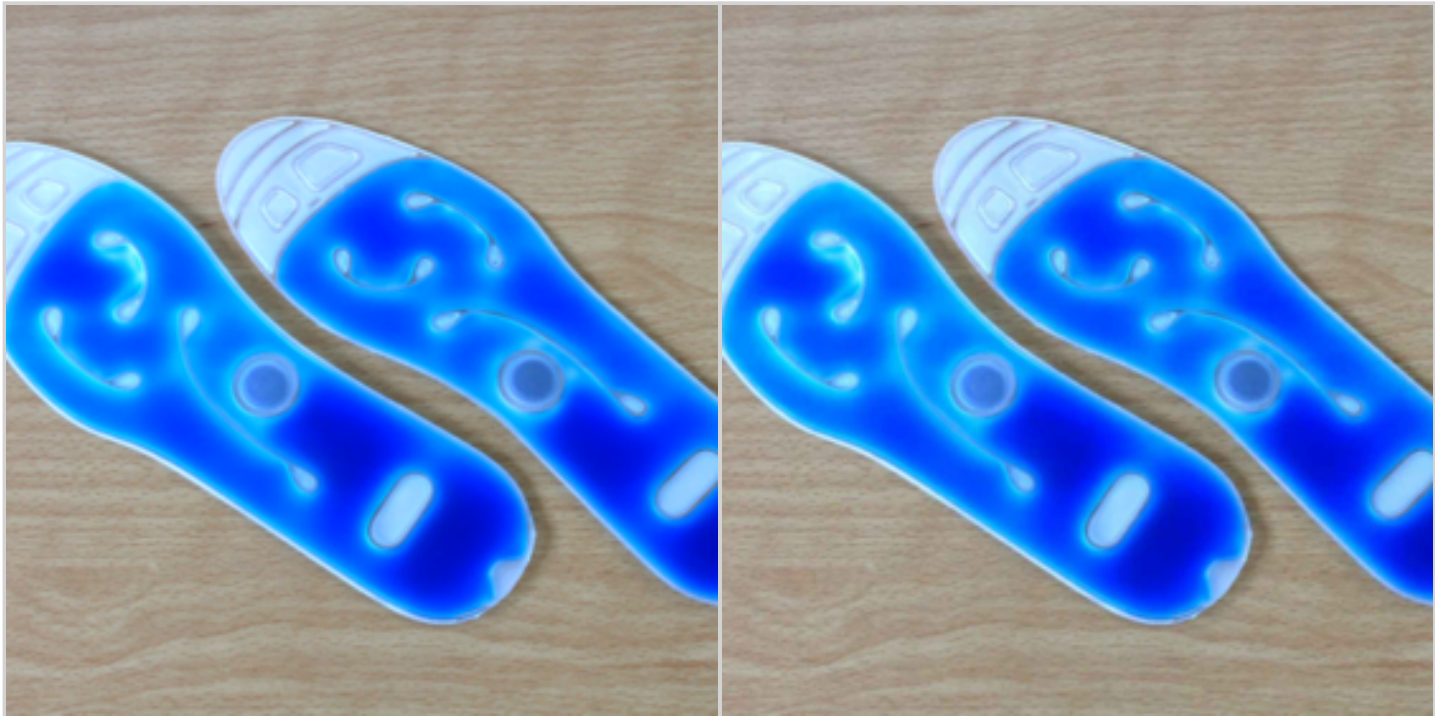

Price offer : OP16208 (price valid until : 21/04/2026)

SUPER GEL INSOLES W/400G MAGNET

Ref. 70460133

DETAILED INFO

Material :

Gross Weight : 90 gr.

Net Weight : 90 gr.

Size item : L 0 x w 0 x h 0 cm

Packaging: sachet plastique 28 x 10,5 x 1cm

MOQ : 1

Customs Tariff Number : 64069950

Note :

EAN :

Ref. : 70460133

Price : 1.52 €