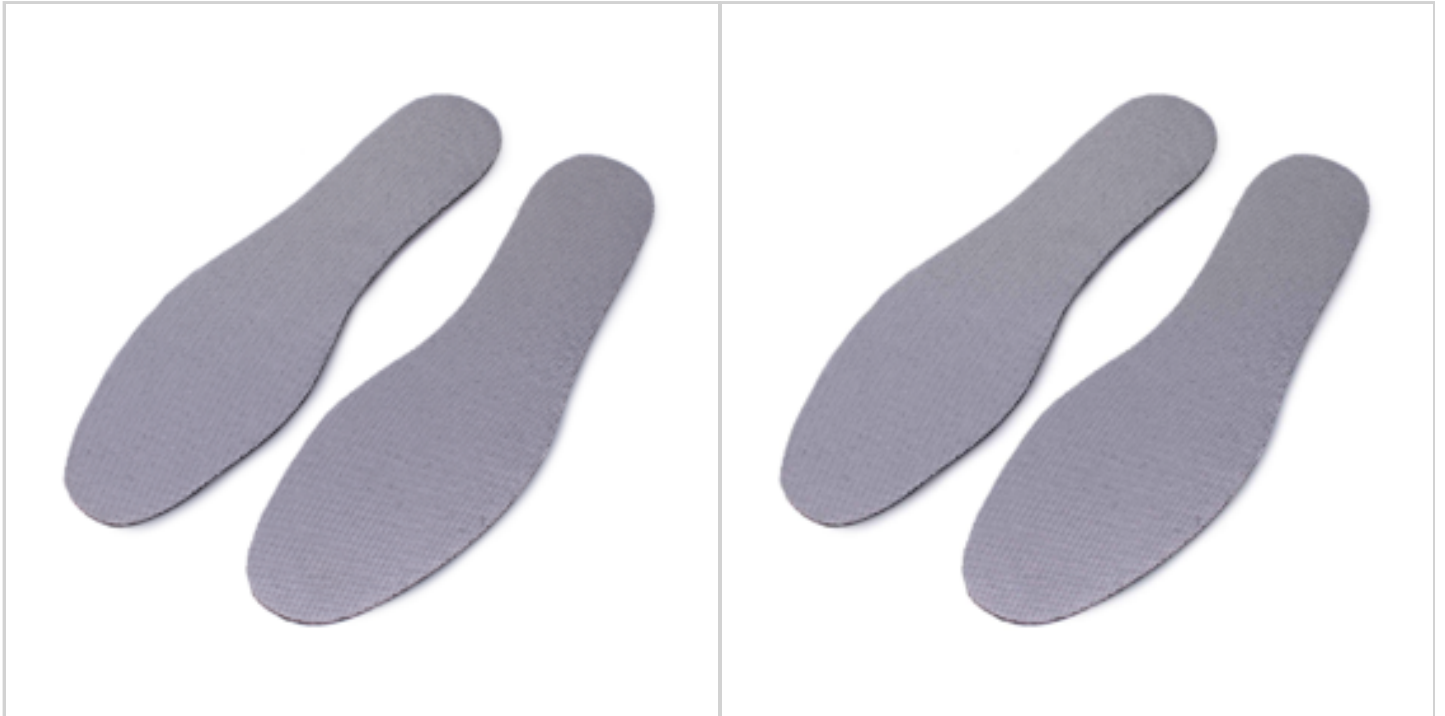

## S/2 PAIRS BAMBOO ACTIVATED CARBON INSOLE MEN/WOMEN SIZES

Ref. 70709134

Bamboo charcoal insoles.

These insoles absorb humidity and perspiration odours

Maintain the foot fresh and dry.

Can be cut to the desired size. Universal model for size from 35 to 45