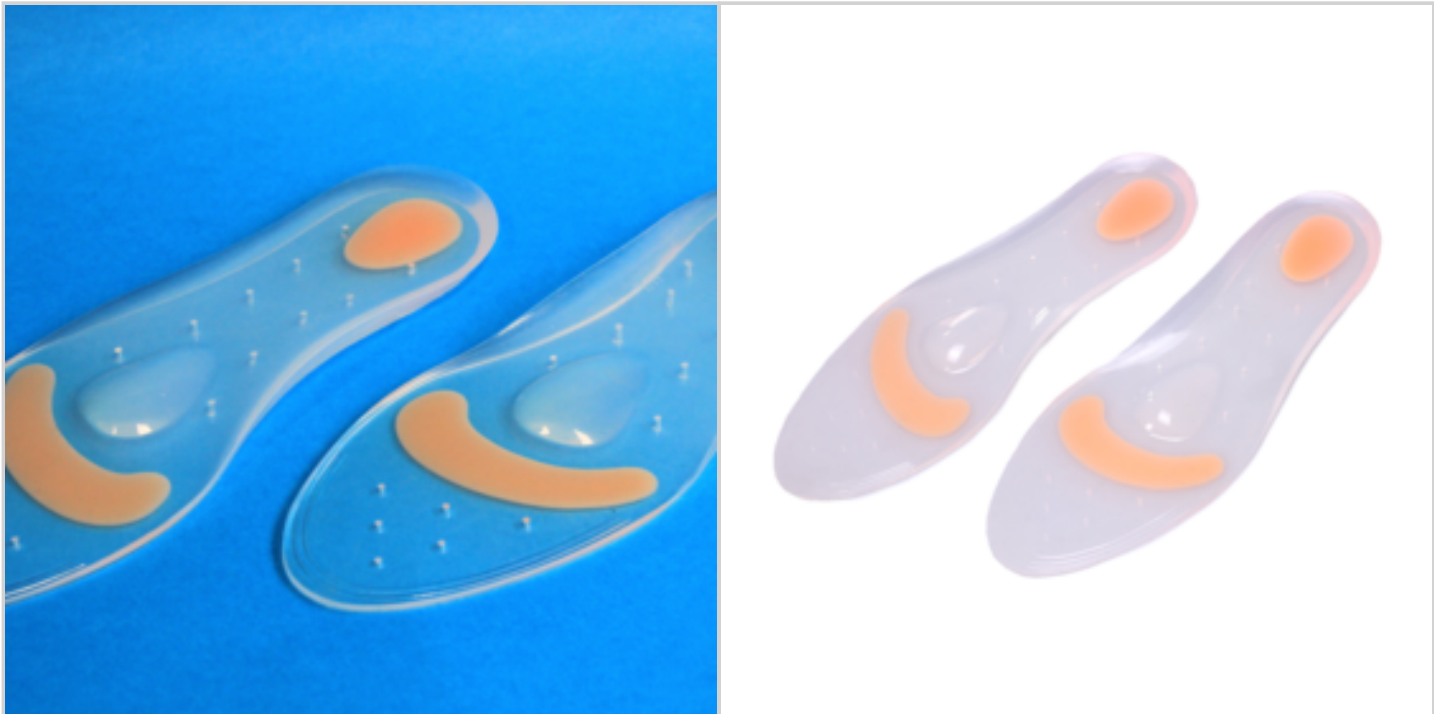

Price offer : OP16208 (price valid until : 21/04/2026)

SILICONE INSOLE

Ref. 70646633

Transparent soles with reinforced parts - orange color

DETAILED INFO

Material : silicone

Gross Weight : 220 gr.

Net Weight : 0 gr.

Size item : L 0 x w 0 x h 0 cm

Packaging: sachet plastique 30 x 22 (plaque carton)

MOQ : 1

Customs Tariff Number : 64069950

Note :

EAN : 3456857064660

Ref. : 70646633

Price : 5.44 €