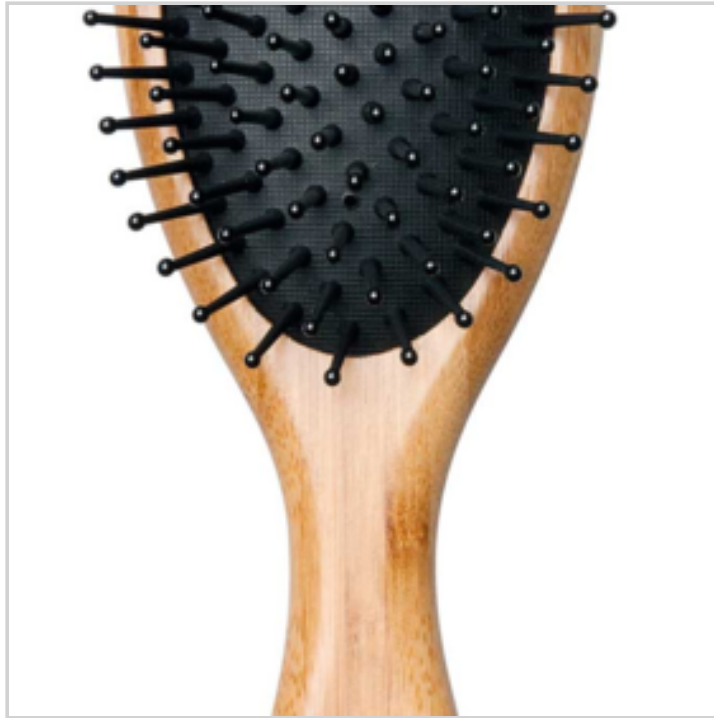

Price offer : OP16194 (price valid until : 19/04/2026)

HAIR CARE BRUSH, PADDLE, BAMBOO, APPROX. 24,5 CM, PLASTIC PINS, WITH PAPER HANGER CARD

Ref. 72801133

Hair care brush, Paddle, bamboo, approx. 24,5 cm, plastic pins,
Bamboo brushes, manufactured to a high quality.
Ideally suited for long, thick hair. For straightening and styling.

Note :

EAN : 4008576377690

Ref. : 72801133

Price : 8.66 €

Price offer : OP16194 (price valid until : 19/04/2026)

OVAL BAMBOO BRUSH - 22 CM

Ref. 72802133

Hair care brush, Oval, bamboo, approx. 22 cm, plastic pins
Care and massage · Bamboo brushes, manufactured to a high quality.
Rounded nubs are suitable for providing a gentle massage to the scalp.

Note :

EAN : 4008576377720

Ref. : 72802133

Price : 6.84 €

Price offer : OP16194 (price valid until : 19/04/2026)

HAIR CARE BRUSH, RECTANGULAR, BAMBOO 21 CM,

Ref. 72803133

Hair care brush, Rectangular, bamboo, approx. 21 cm, plastic pins