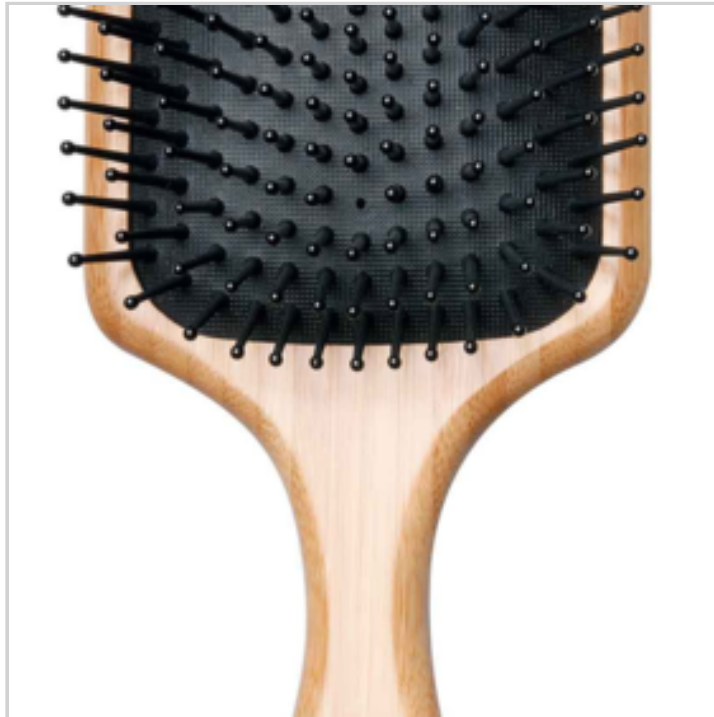

Price offer : OP16194 (price valid until : 19/04/2026)

HAIR CARE BRUSH, PADDLE, BAMBOO, APPROX. 24,5 CM, PLASTIC PINS, WITH PAPER HANGER CARD

Ref. 72801133

Hair care brush, Paddle, bamboo, approx. 24,5 cm, plastic pins,
Bamboo brushes, manufactured to a high quality.
Ideally suited for long, thick hair. For straightening and styling.

DETAILED INFO

Material : Bambou, plastique

Gross Weight : 100 gr.

Net Weight : 90 gr.

Size item : L 0 x w 0 x h 0 cm

Packaging:

MOQ : 1

Customs Tariff Number : 96032930

Note :

EAN : 4008576377690

Ref. : 72801133

Price : 8.66 €

Price offer : OP16194 (price valid until : 19/04/2026)

OVAL BAMBOO BRUSH - 22 CM

Ref. 72802133

Hair care brush, Oval, bamboo, approx. 22 cm, plastic pins
Care and massage · Bamboo brushes, manufactured to a high quality.
Rounded nubs are suitable for providing a gentle massage to the scalp.