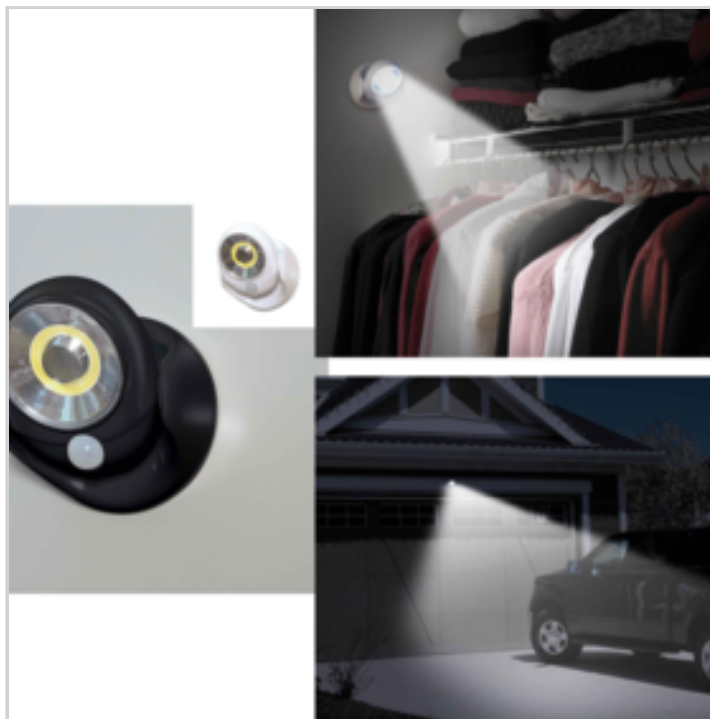

Price offer : OP16116 (price valid until : 19/04/2026)

DYNABRIGHT SUPER BRIGHT MOTION ACTIVATED COB LIGHT WHITE COLOR

Ref. 91254133

With new advanced COB chip technology, IDEAWORKS high-power LEDs illuminate 5X brighter than ordinary LEDs.

Rotates on its base through 360° and pivots up and down to shine exactly where you want.

Detects motion up to 3 metres away and will stay lit for 45 seconds.

Durable, weatherproof and wireless, it's ideal for driveways, forecourts, patios and gardens, but can also be used indoors to illuminate corridors, stairs, landings and cupboards.

Features:250 lumen

360° rotating base

90° pivot angle

Automatically turns on when motion is detected up to 3 metres away

Stays lit for 45 seconds

DETAILED INFO

Material : plastique ABS

Gross Weight : 0 gr.

Net Weight : 0 gr.

Size item : L 0 x w 0 x h 0 cm

Packaging: boite couleur

MOQ : 1

Customs Tariff Number : 9405114090

Note :

EAN : 3456859125437

Ref. : 91254133

Price : 3.45 €
+ 0.08 € of DEEE