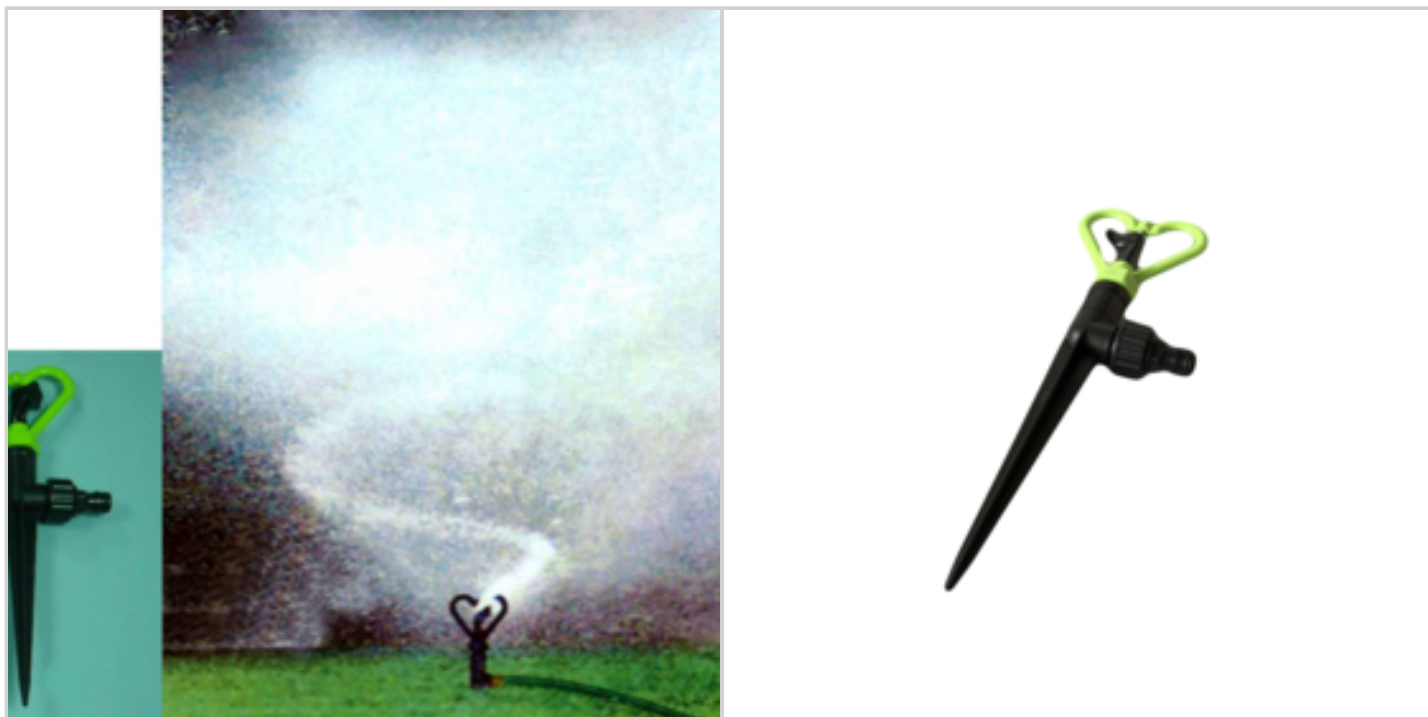

EAN : 3456850805772

Ref. : 80577133

Price : 8.43 €

Price offer : OP16104 (price valid until : 20/04/2026)

SPRINKLER HEART SHAPE GREEN COLOR

Ref. 80860133

Heart shape sprinkler

Ingenious eco minded sprinkler head breaks water droplets into a fine rain/mist spray that won't harm small plants, seedling or delicate roots and leaves
ideal for lawn, garden shrubs and trees
attaches to all standard hoses

- 2 parts to be screwed on
- sweeper shape spray
- universal cap fitting to any garden hose
- on/off control to turn
- green color

Material : plastic

DETAILED INFO

Material : plastique

Gross Weight : 280 gr.