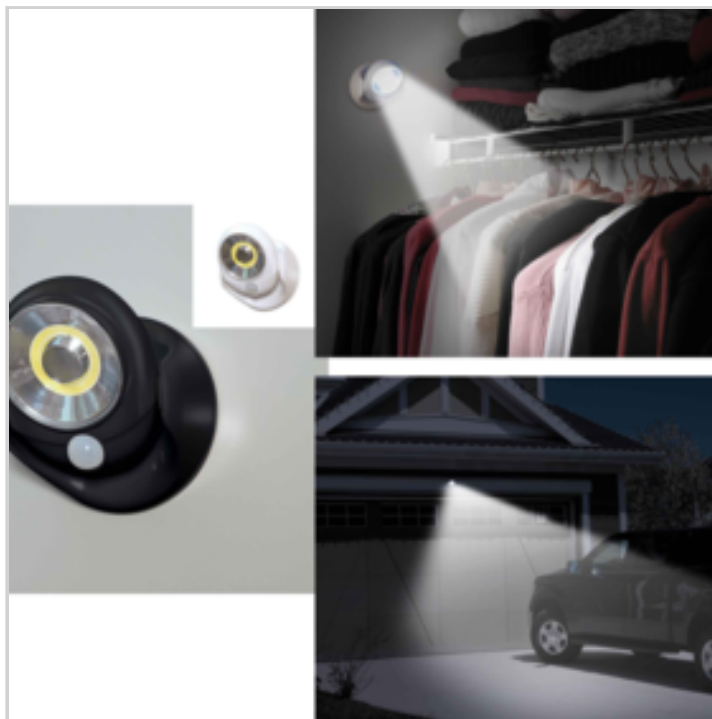

Price offer : OP16081 (price valid until : 17/04/2026)

DYNABRIGHT SUPER BRIGHT MOTION ACTIVATED COB LIGHT WHITE COLOR

Ref. 91254133

With new advanced COB chip technology, IDEAWORKS high-power LEDs illuminate 5X brighter than ordinary LEDs.

Rotates on its base through 360° and pivots up and down to shine exactly where you want.

Detects motion up to 3 metres away and will stay lit for 45 seconds.

Durable, weatherproof and wireless, it's ideal for driveways, forecourts, patios and gardens, but can also be used indoors to illuminate corridors, stairs, landings and cupboards.

Features:250 lumen

360° rotating base

90° pivot angle

Automatically turns on when motion is detected up to 3 metres away

Stays lit for 45 seconds

DETAILED INFO

Material : plastique ABS

Gross Weight : 0 gr.

Net Weight : 0 gr.

Size item : L 0 x w 0 x h 0 cm

Packaging: boite couleur

MOQ : 1

Customs Tariff Number : 9405114090

Note :

EAN : 3456859125437

Ref. : 91254133

Price : 0 €
+ 0.08 € of DEEE