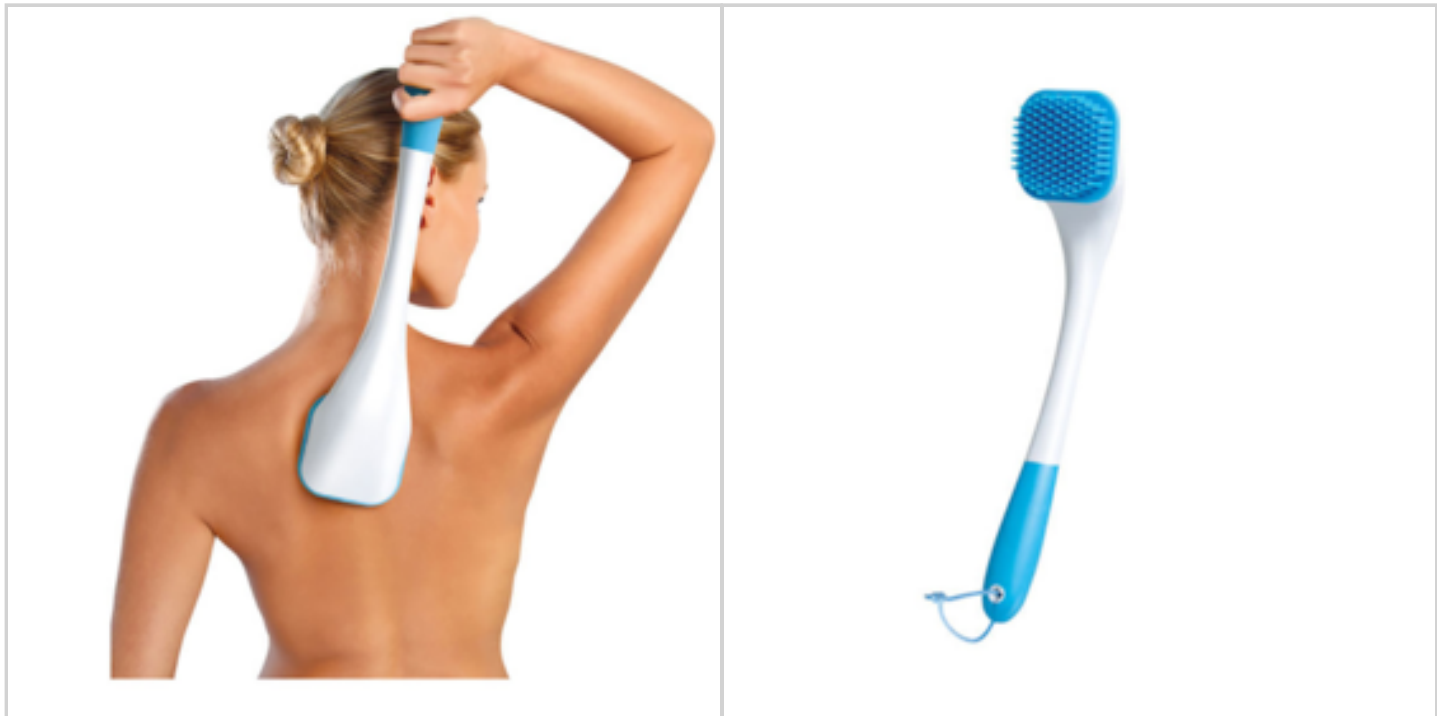

## LONG REACH SILICONE BRUSH

Ref. 40496133

Over 130 massaging bristles.  
 16" long to scrub those hard to reach areas  
 Rubberized handle for a good grip  
 Built-in lanyard for hanging when not in use.  
 Removable scrub head for easy cleaning.

## PESTICIDE-FREE WASP TRAP

Ref. 81719133

- Decorative with large compartment to minimise wasp visibility
- The four entry points trap wasps and yellow jackets
- Discreet design hides insect remains from view
- Safe for the environment
- Location flexibility: hang it up or set on a table top as a decorative piece
- Remove lid for easy disposal
- Trap is reusable