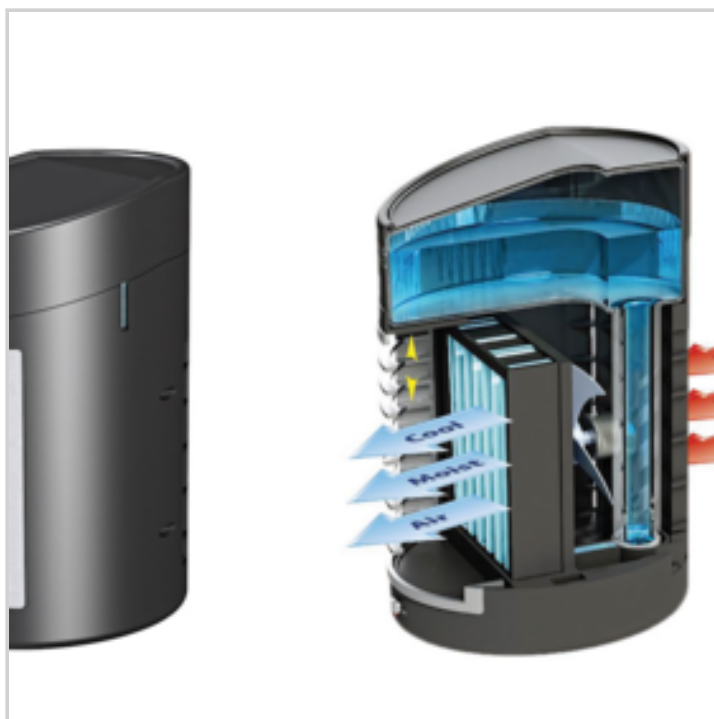

Price offer : OP16074 (price valid until : 18/04/2026)

KOOL-DOWN™ EVAPORATIVE COOLER

Ref. 91154133

Cools and Circulates Moist Air

Quiet and portable 2 speed fan

- Add cold water for ultra-cooling action
- Cools up to 7ft. area
- 32 oz. water tank – up to 10 hours
- Water level gauge
- Ideal for desktop, bedroom and kitchen
- Adjustable air vents
- Non-slip rubber feet
- Environmentally friendly