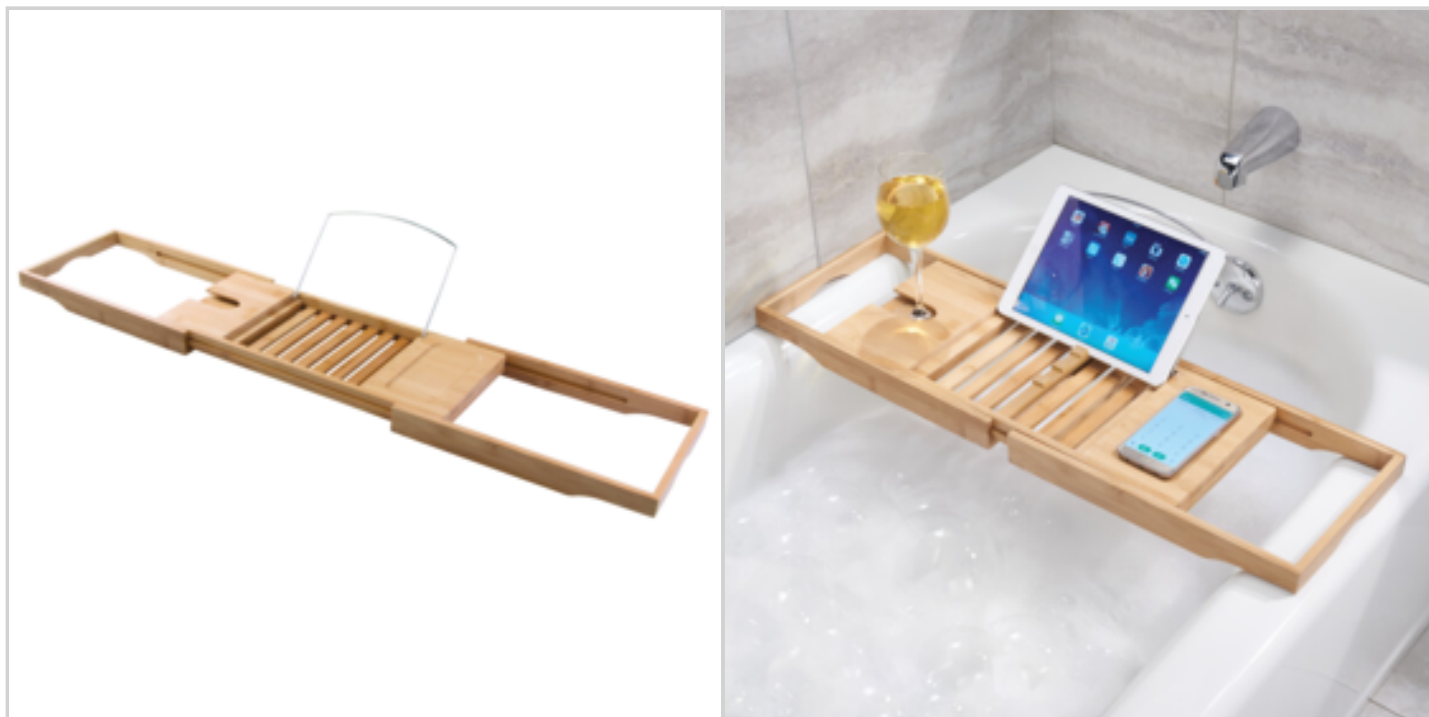

Price offer : OP16071 (price valid until : 18/04/2026)

BAMBOO BATH TUBE CADDY

Ref. 40528133

The InterDesign Formbu Bath Storage collection creates a spa-like atmosphere in the bath. Use this bathtub caddy to hold a book or tablet for hands-free reading. Adjust it to fit most standard bathtubs. Also includes a wine glass holder and phone holder. Expandable bathtub caddy adjusts to fit most standard bathtubs. Natural bamboo complements any bath décor to create a serene, spa-like atmosphere. Made of bamboo with natural finish and durable steel wire holder

DETAILED INFO

Material : bambou et métal

Gross Weight : 1630 gr.

Net Weight : 1360 gr.

Size item : L 0 x w 0 x h 0 cm

Packaging: boite carton 71 x 23.5 x 4.5cm

MOQ : 1

Customs Tariff Number : 4420909990