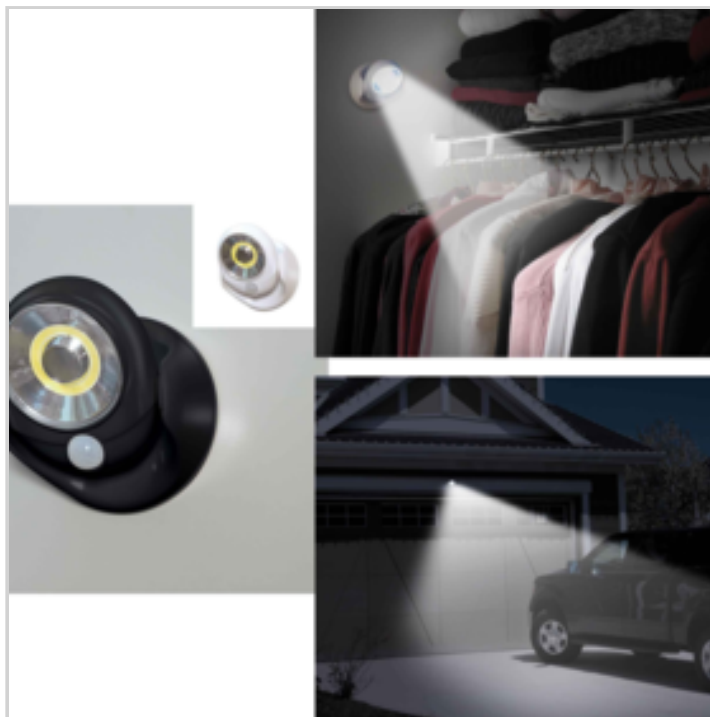

Price offer : OP16069 (price valid until : 19/04/2026)

DYNABRIGHT SUPER BRIGHT MOTION ACTIVATED COB LIGHT WHITE COLOR

Ref. 91254133

With new advanced COB chip technology, IDEAWORKS high-power LEDs illuminate 5X brighter than ordinary LEDs.

Rotates on its base through 360° and pivots up and down to shine exactly where you want.

Detects motion up to 3 metres away and will stay lit for 45 seconds.

Durable, weatherproof and wireless, it's ideal for driveways, forecourts, patios and gardens, but can also be used indoors to illuminate corridors, stairs, landings and cupboards.

Features:250 lumen

360° rotating base

90° pivot angle

Automatically turns on when motion is detected up to 3 metres away

Stays lit for 45 seconds

DETAILED INFO

Material : plastique ABS

Gross Weight : 0 gr.

Net Weight : 0 gr.

Size item : L 0 x w 0 x h 0 cm

Packaging: boite couleur

MOQ : 1

Customs Tariff Number : 9405114090

Note :

EAN : 3456859125437

Ref. : 91254133

Price : 0 €
+ 0.08 € of DEEE