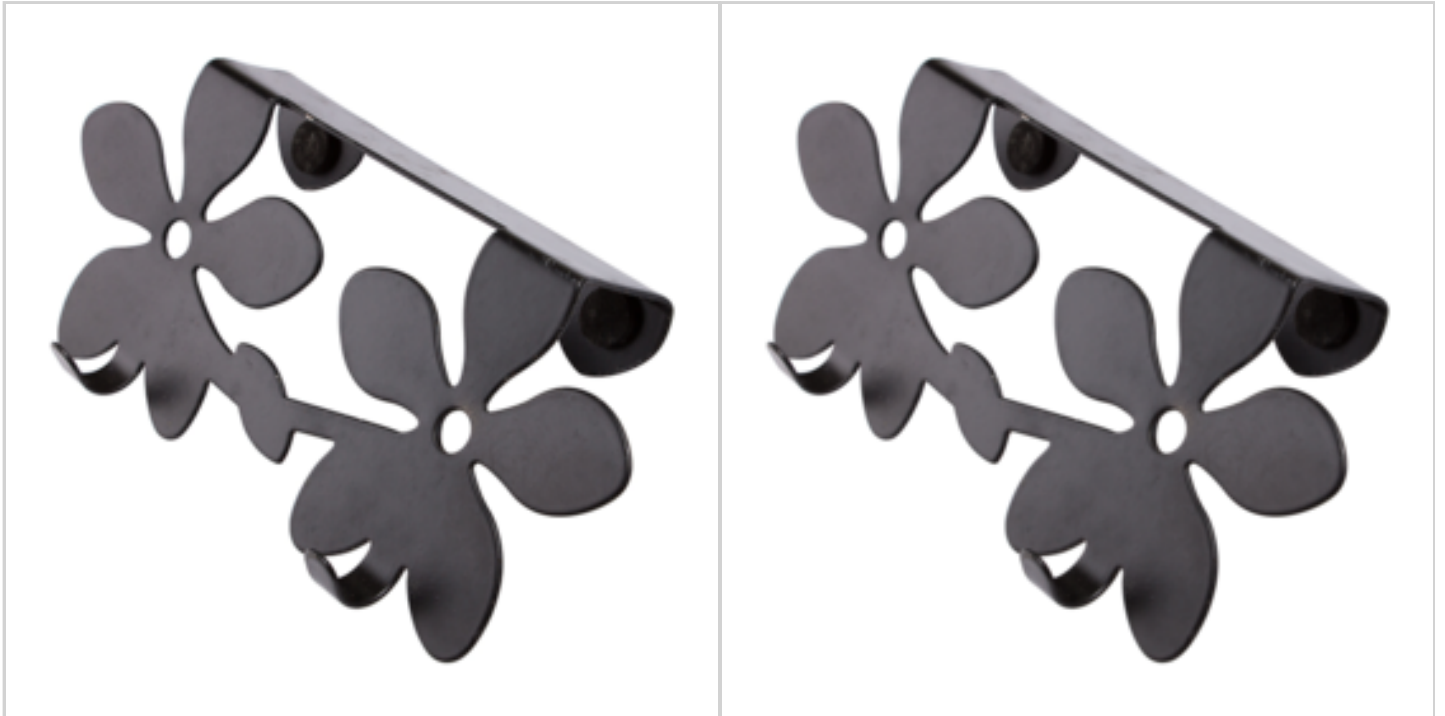

This over the drawer/cabinet flower double hook is a great accessory for hanging your kitchen towels.

Made from strong and durable metal, this dual hook requires no assembly or tools, and mounts over your kitchen cabinet door or drawer.