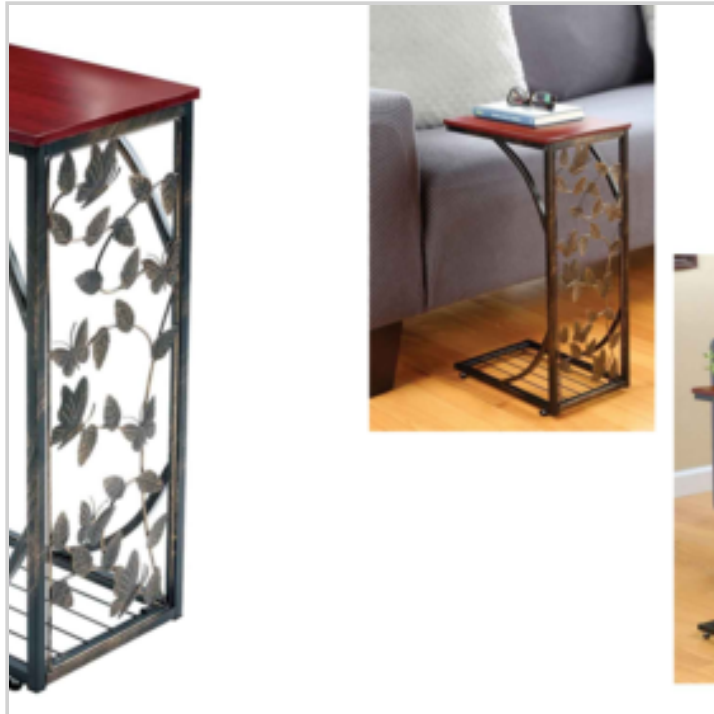

Price offer : OP16039 (price valid until : 18/04/2026)

METAL SIDE SOFA TABLE BUTTERFLY DESIGN

Ref. 11203133

DETAILED INFO

Material : Plateau MDF, pied acier

Gross Weight : 2100 gr.

Net Weight : 1800 gr.

Size item : L 0 x w 0 x h 0 cm

Packaging: boite carton 53 x 31.5 x 5cm

MOQ : 1

Customs Tariff Number : 9403208090

Note :

EAN : 3456850112030

Ref. : 11203133

Price : 7.24 €
+ 0.30 € eco-share