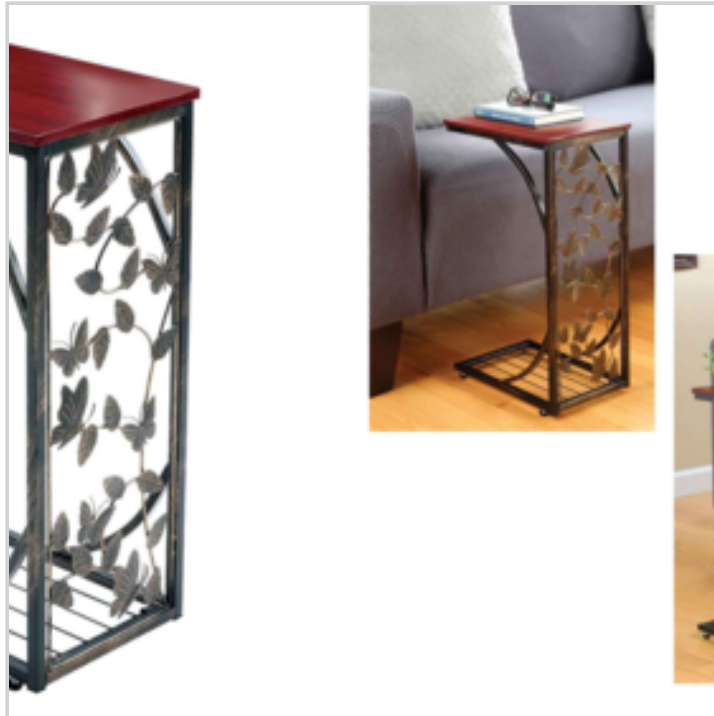

METAL SIDE SOFA TABLE BUTTERFLY DESIGN

Ref. 11203133

DETAILED INFO

Material : Plateau MDF, pied acier

Gross Weight : 2100 gr.

Net Weight : 1800 gr.

Size item : L 0 x w 0 x h 0 cm

Packaging: boite carton 53 x 31.5 x 5cm