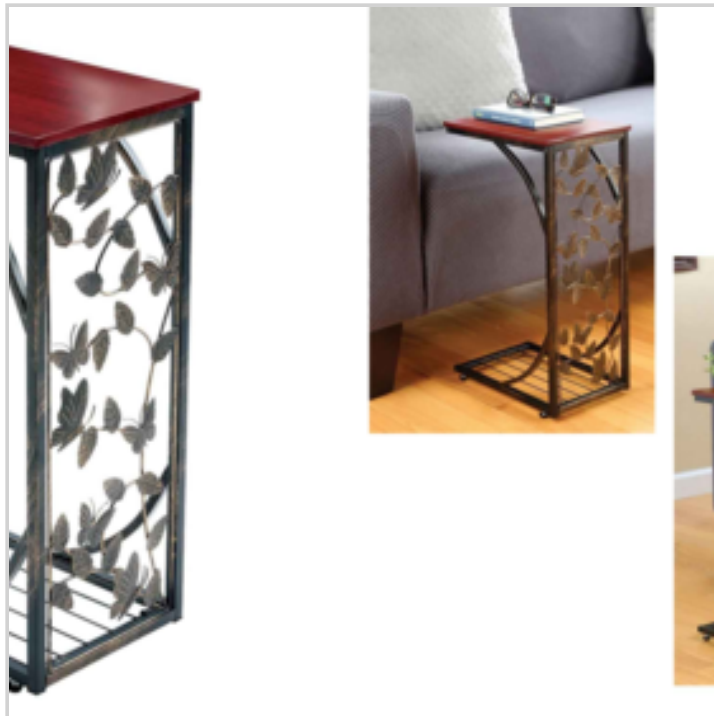

METAL SIDE SOFA TABLE BUTTERFLY DESIGN

Ref. 11203133

DETAILED INFO

Material : Plateau MDF, pied acier

Gross Weight : 2100 gr.

Net Weight : 1800 gr.

Size item : L 0 x w 0 x h 0 cm

Packaging: boite carton 53 x 31.5 x 5cm