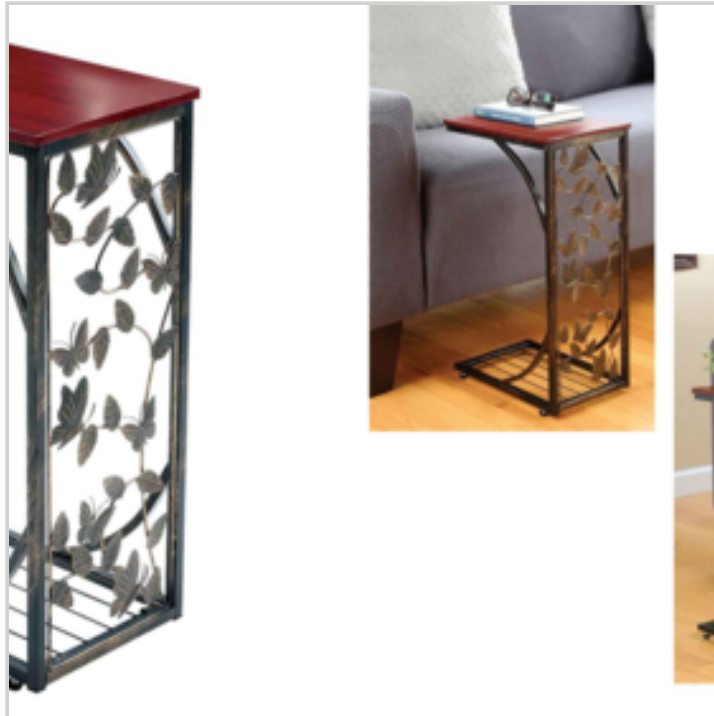

Price offer : OP15982 (price valid until : 20/04/2026)

METAL SIDE SOFA TABLE BUTTERFLY DESIGN

Ref. 11203133

DETAILED INFO

Material : Plateau MDF, pied acier

Gross Weight : 2100 gr.

Net Weight : 1800 gr.

Size item : L 0 x w 0 x h 0 cm

Packaging: boite carton 53 x 31.5 x 5cm

MOQ : 1

Customs Tariff Number : 9403208090

Note : 150 produits disponibles

EAN : 3456850112030

Ref. : 11203133

Price : 8.09 €
+ 0.30 € eco-share