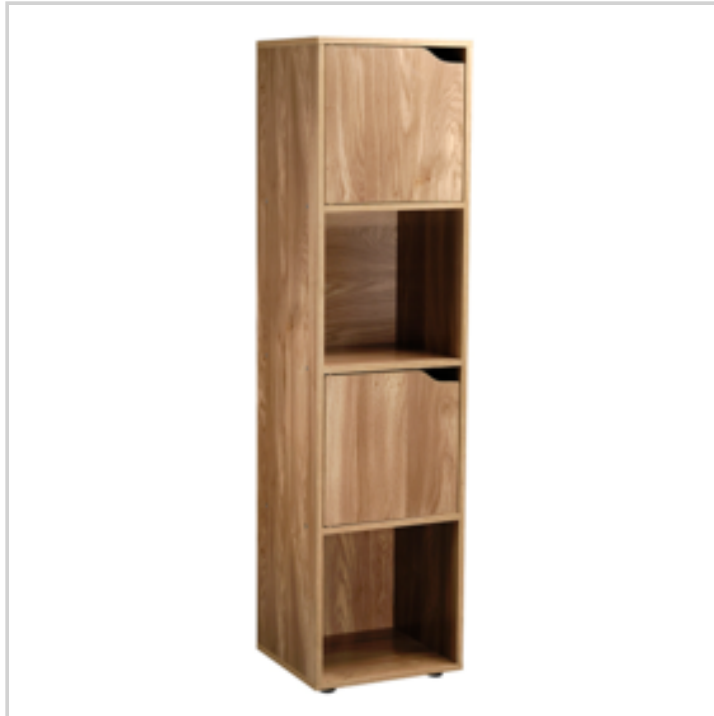

Price offer : OP15964 (price valid until : 20/04/2026)

CABINET WITH 4 CUBES 2 DOORS

Ref. 11449133

DETAILED INFO

Material : panneau de particules 12mm décor bois

Gross Weight : 14500 gr.

Net Weight : 14000 gr.

Size item : L 30.7 x w 29 x h 120 cm

Packaging: Carton 30,5x7x122cm

MOQ : 1

Customs Tariff Number : 9403609000

Note :

EAN : 3456850114492

Ref. : 11449133

Price : 18.84 €
+ 2.20 € eco-share