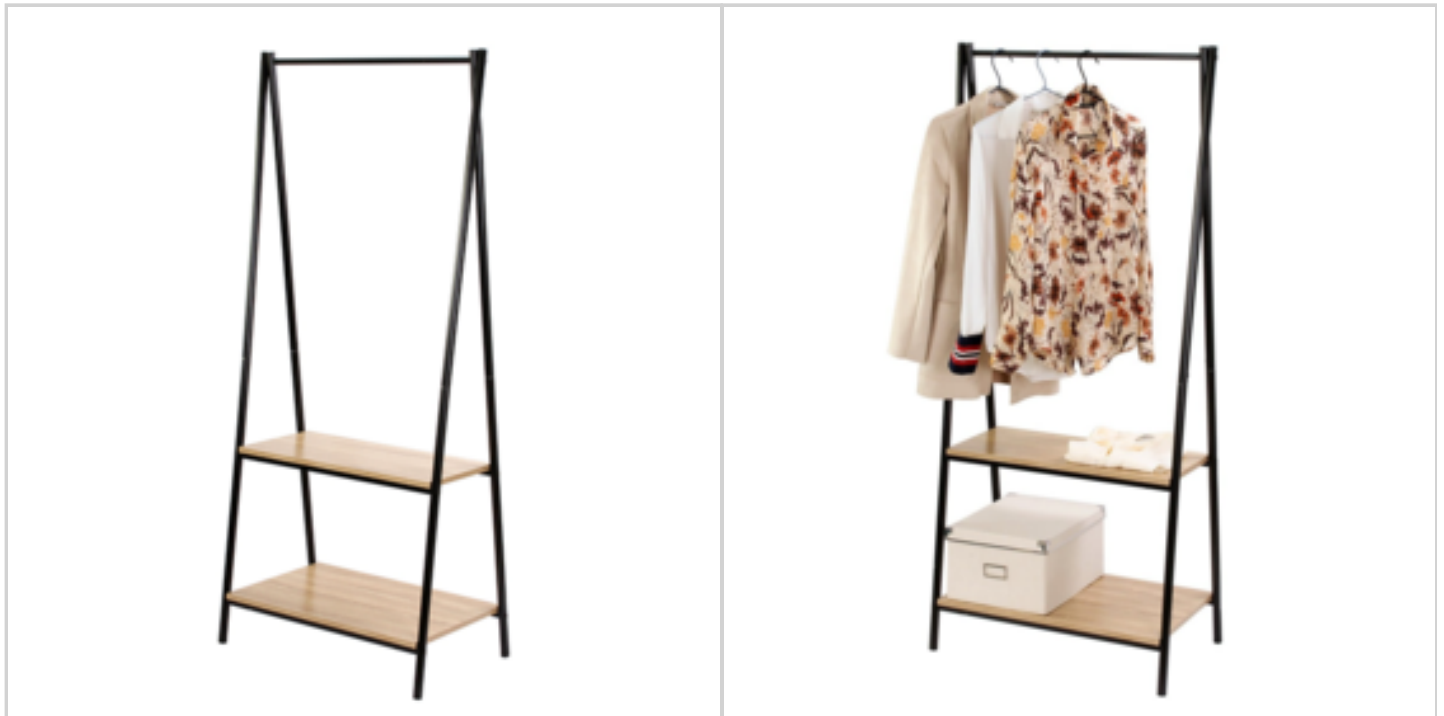

GARMENT RACK

Ref. 11440133

Chipboard with melamine+Steel tube with electric coating +Black screw

DETAILED INFO

Material : Panneaux de particules décor bois, structure en acier noir

Gross Weight : 7400 gr.

Net Weight : 6900 gr.