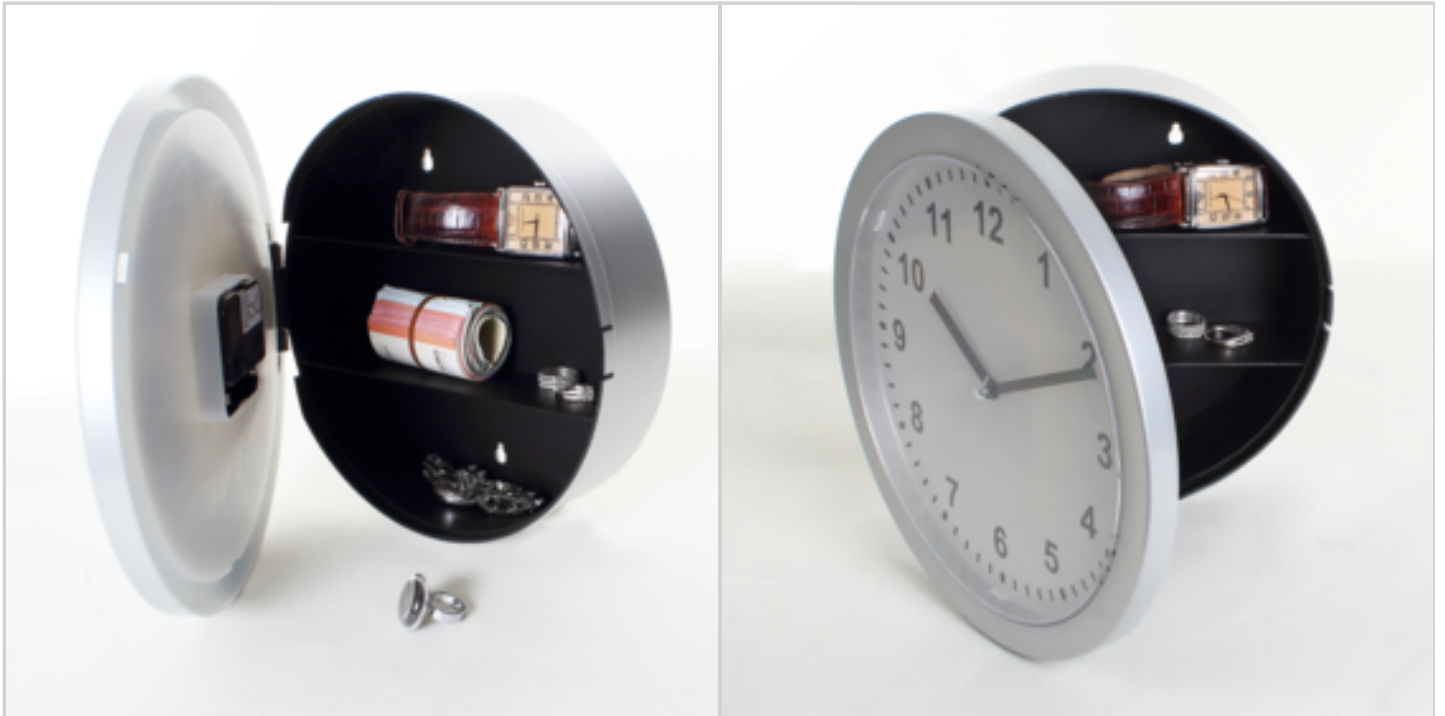

Note :

EAN : 3456850111149

Ref. : 11114133

Price : 5.99 €

Price offer : OP15957 (price valid until : 19/04/2026)

WALL CLOCK W/HIDDEN SAFE GREY SILVER

Ref. 10574133

Wall clock with hidden safe : a real working clock that hides your valuables, perfect for jewelry, cash, important papers and more.

- on the front there is a clock with a second hand to keep you on time
- open the hinged door and you'll find three shelves for your most valuable items
- works with 1 AA battery (non included)

DETAILED INFO**Material :** plastique**Gross Weight :** 600 gr.**Net Weight :** 490 gr.**Size item :** L 0 x w 0 x h 0 cm**Packaging:** boite carton 25.5 x 25.8 x 8 cm**MOQ :** 1**Customs Tariff Number :** 91052100**Note :****EAN :** 3456850105742 **Ref. :** 10574133**Price :** 4.98 €