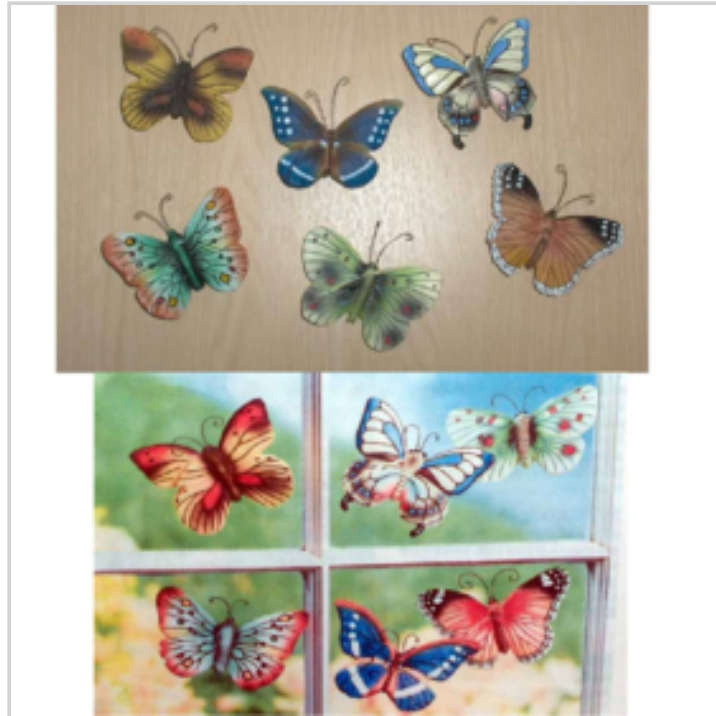

Price offer : OP15957 (price valid until : 19/04/2026)

S/6 BUTTERFLIES W/MAGNETS

Ref. 10391133

DETAILED INFO

Material : résine de polyester

Gross Weight : 650 gr.

Net Weight : 600 gr.

Size item : L 9 x w 2.5 x h 7 cm

Packaging: boite carton 26,5 x 12,5 x 7 cm

MOQ : 1

Customs Tariff Number : 8505199099

Note :

EAN : 3456850103915

Ref. : 10391133

Price : 3.99 €