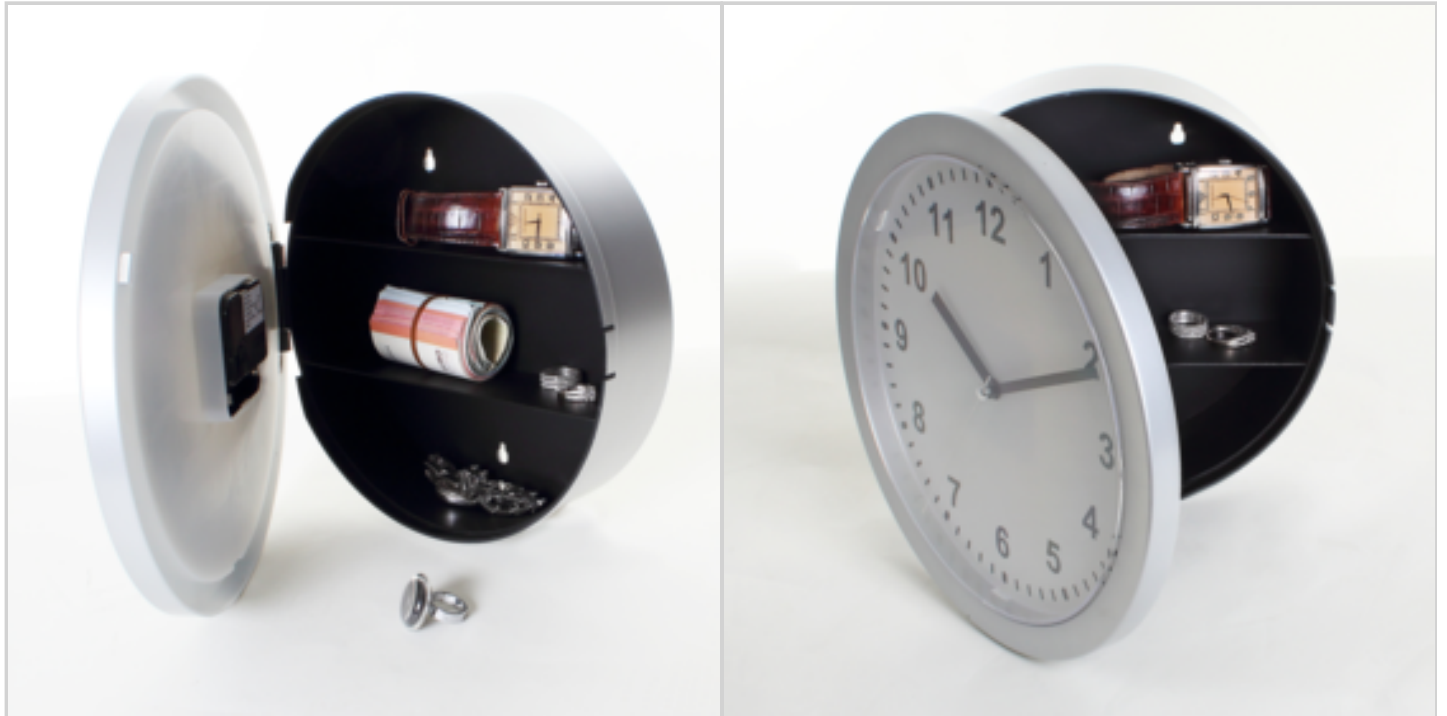

**Note :**

**EAN :** 3456850111149

**Ref. :** 11114133

**Price : 5.99 €**

Price offer : OP15957 (price valid until : 19/04/2026)

**WALL CLOCK W/HIDDEN SAFE GREY SILVER**

Ref. 10574133

Wall clock with hidden safe : a real working clock that hides your valuables, perfect for jewelry, cash, important papers and more.

- on the front there is a clock with a second hand to keep you on time
- open the hinged door and you'll find three shelves for your most valuables items
- works with 1 AA battery (non included)

**DETAILED INFO****Material :** plastique**Gross Weight :** 600 gr.**Net Weight :** 490 gr.**Size item :** L 0 x w 0 x h 0 cm**Packaging:** boite carton 25.5 x 25.8 x 8 cm**MOQ :** 1**Customs Tariff Number :** 91052100**Note :****EAN :** 3456850105742 **Ref. :** 10574133**Price :** 4.98 €