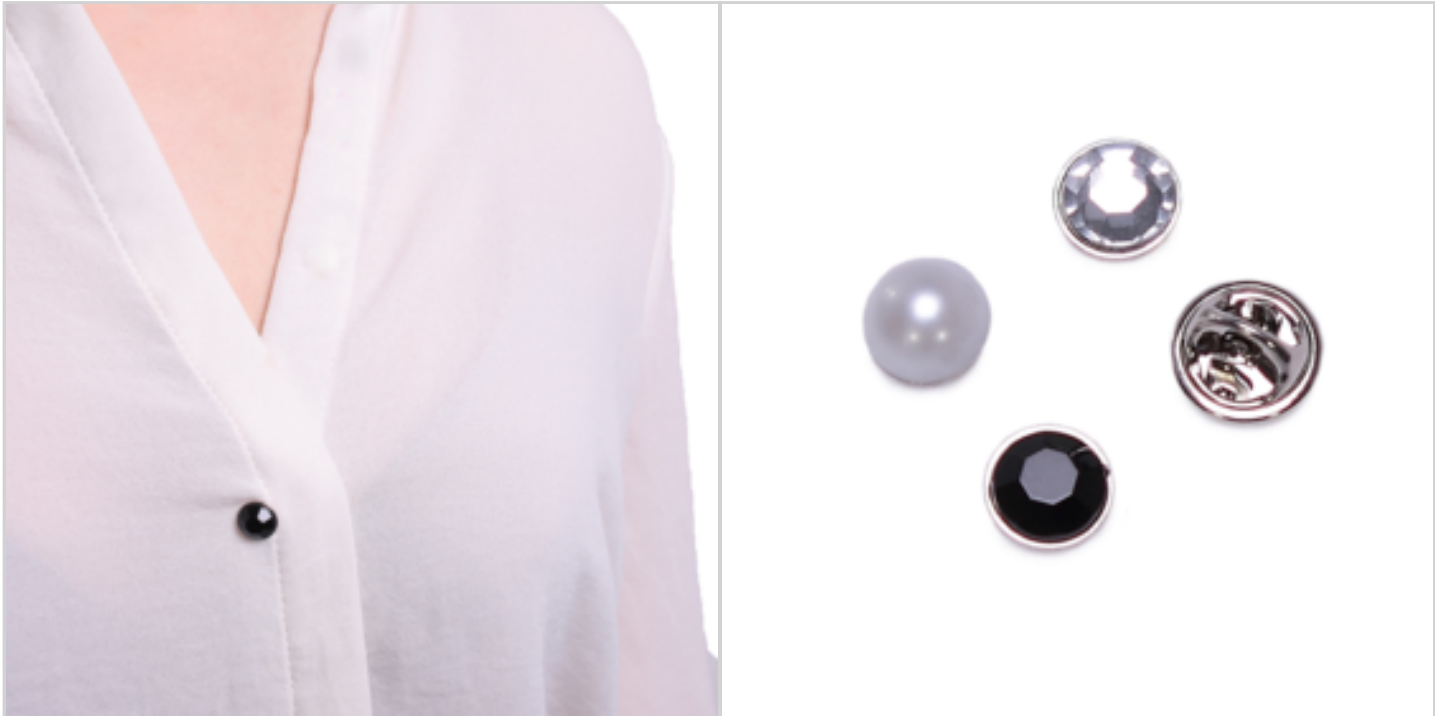

Price offer : OP15950 (price valid until : 20/04/2026)

S/3 BUTTONS (EACH ONE ON A INDIVIDUAL CARDBOARD)

Ref. 71062333

Bosom button, set of 3 including one black, one pearl and one crystal

a functional and pretty fix for over-revealing tops

Note :

EAN : 3456857106230

Ref. : 71062333

Price : 1.49 €

Price offer : OP15950 (price valid until : 20/04/2026)

JEWELRY RACK TREE COLOR BLACK

Ref. 10667133

Jewelry rack tree, black color
To display necklace, earrings, bracelet

Note :

EAN : 3456850106671

Ref. : 10667133

Price : 1.99 €

Price offer : OP15950 (price valid until : 20/04/2026)

JEWELRY KEEPER CANDELABRA WHITE COLOR + MAGNET

Ref. 10721133

Pierce stand chandelier
For earrings on the
Put the rings in the tray
Easy assembly of the 2 parts + one magnet
tray diameter is 12 cm