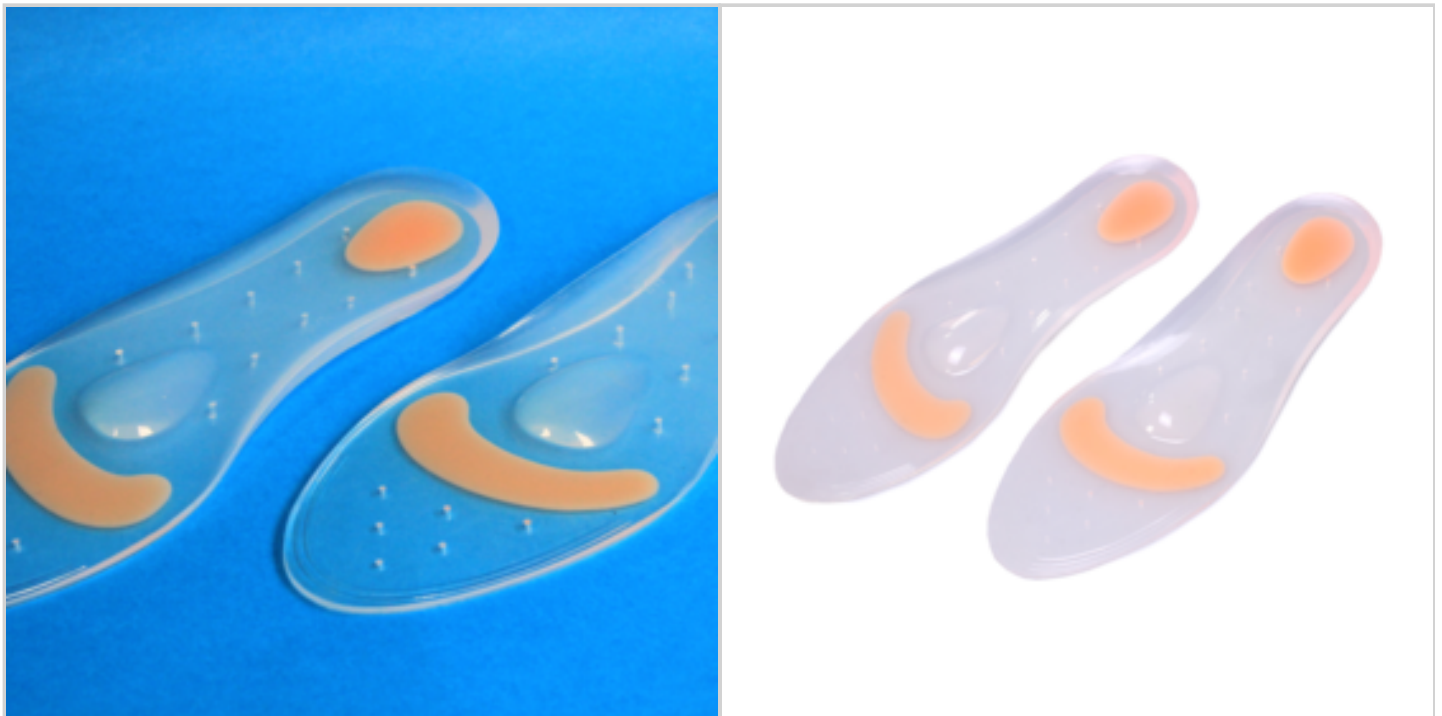

SILICONE INSOLE 25 CM

Ref. 70646634

Transparent soles with reinforced parts - orange color

DETAILED INFO

Material : silicone

Gross Weight : 220 gr.

Net Weight : 0 gr.

Size item : L 0 x w 0 x h 0 cm