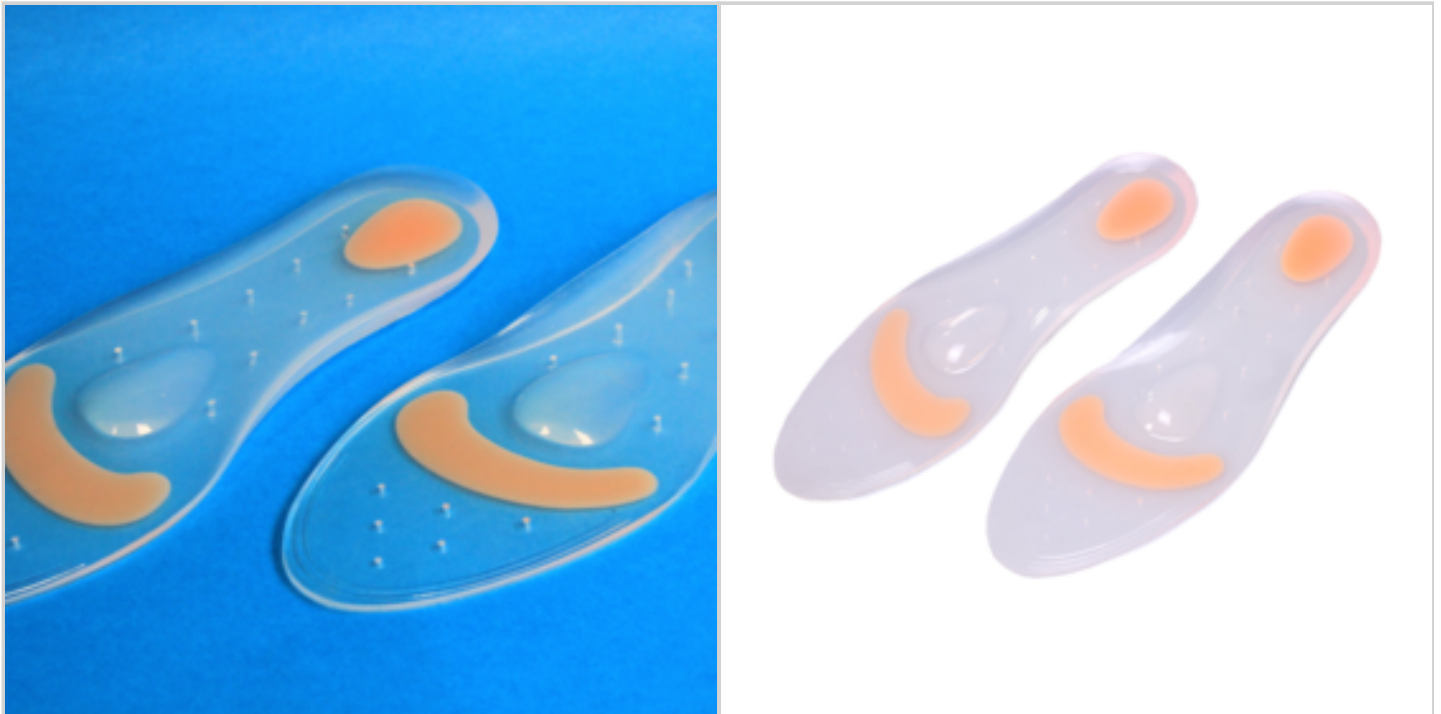

Price offer : OP15939 (price valid until : 20/04/2026)

SILICONE INSOLE

Ref. 70646633

Transparent soles with reinforced parts - orange color

DETAILED INFO

Material : silicone

Gross Weight : 220 gr.

Net Weight : 0 gr.

Size item : L 0 x w 0 x h 0 cm

Packaging: sachet plastique 30 x 22 (plaque carton)

MOQ : 1

Customs Tariff Number : 64069950

Note :

EAN : 3456857064660

Ref. : 70646633

Price : 8.34 €