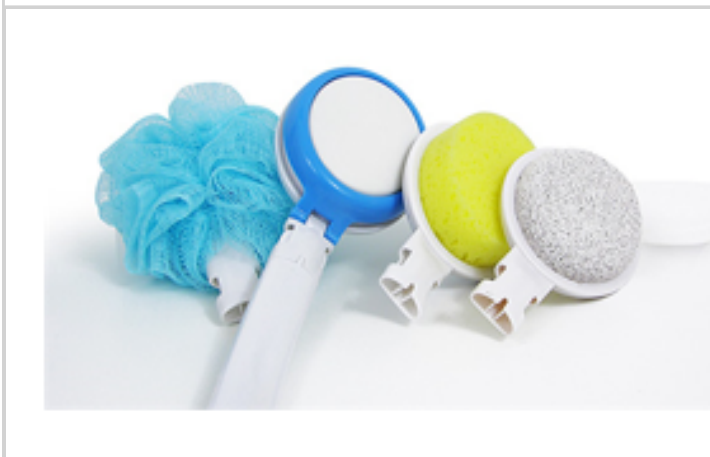

Price offer : OP15939 (price valid until : 20/04/2026)

15 PIECES SPA SYSTEM

Ref. 40402134

Scrub, smooth, soften, and soothe.

Set includes pumice brush, loofah brush, lotion applicator holder, 10 lotion applicators, body sponge and foldable long handle wand

- Long ergonomic handle for hard to reach areas
- No bending, twisting or straining – ideal for feet, legs, ankles, and back
- Easily apply lotions or gels all over your body
- Interchangeable heads help scrub, soften, soothe, or smooth your body
- Everything stores neatly in a zippered pouch

DETAILED INFO

Material : plastique, polyamide

Gross Weight : 530 gr.

Net Weight : 450 gr.

Size item : L 0 x w 0 x h 0 cm

Packaging: Boite VPC 21 x 15 x 10 cm

MOQ : 1

Customs Tariff Number : 96032980

Note :

EAN : 3456850404029

Ref. : 40402134

Price : 5.58 €