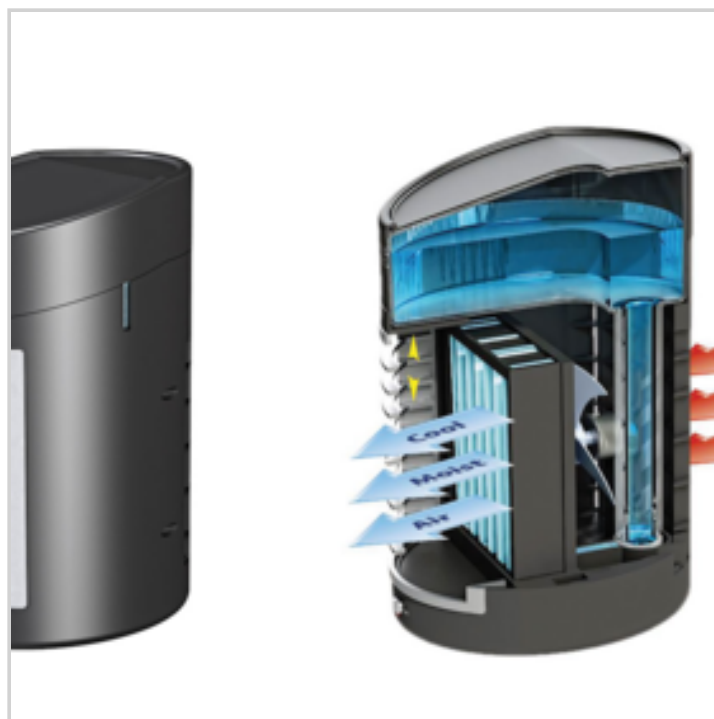

Price : 6.95 €
+ 0.03 € eco-share

Price offer : OP15927 (price valid until : 19/04/2026)

KOOL-DOWN™ EVAPORATIVE COOLER

Ref. 91154133

Cools and Circulates Moist Air

Quiet and portable 2 speed fan

- Add cold water for ultra-cooling action
- Cools up to 7ft. area
- 32 oz. water tank – up to 10 hours
- Water level gauge
- Ideal for desktop, bedroom and kitchen
- Adjustable air vents
- Non-slip rubber feet
- Environmentally friendly